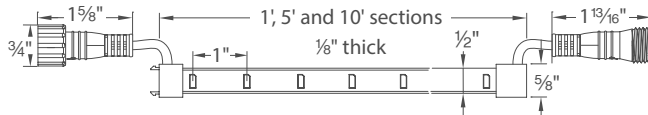

InvisiLED® Pro Outdoor

24V Outdoor LED Tape Light

WAC LIGHTING

Responsible Lighting®

Fixture Type:

Catalog Number:

Project:

Location:

PRODUCT DESCRIPTION

Pro Outdoor is great for any and all outdoor accent lighting applications. Double insulated silicon encasement and distinct electrical and mechanical junctions make for a superior watertight custom system.

FEATURES

- IP-68 rated, allows for submersion up to five feet
- Power supply is UL and CUL listed
- Wet location listed
- Ultra thin profile at 1/8"
- Diodes spaced evenly at 1" on center
- Minimum run length of 1' and maximum of 28'
- May be field cut every 6" and at the end of a run
- Unique tape section connections ensure even LED spacing and no dark spots
- Four mounting options provided for different surfaces
- 80,000 hour rated life
- 5 year WAC Lighting product warranty

SPECIFICATIONS

Construction: Flexible, silicone sealed tape light.
Indicating marks on back for field cutting

Power Supply: Remote electronic Class 2 transformer.
120VAC 50/60Hz input, 24VDC 100W output.

Light Source: 12 LED diodes per foot. Runs on 24V at 3.5W per foot.

Operating Temperature: -4°F – 122°F (-20°C – 50°C), relative humidity 95%.

Standards: UL & CUL Listed. UL (E204239) wet location certified.

FIXTURE PERFORMANCE

Color	Color Temp	Watts/ft	Lumens/ft
White	3500K	3.5	220

POWER SUPPLY

EN-O24100-RB2-T 24VDC/100W Class 2 LED transformer

TAPE LIGHT ACCESSORIES

LED-TO24-IC	Joiner cables
LED-TO24-X	4 way "X" connector
LED-TO24-Y	3 way "Y" connector
LED-TO24-EC	End cap
LED-TO24-C1	Mounting clip 1 (10 per pack)
LED-TO24-C2	Mounting clip 2 (10 per pack)
LED-TO24-C3	Mounting clip 3 (10 per pack)
LED-TO24-CH	Clear channel

For full descriptions and specs of Power Supply and Accessories see next page.

ORDER NUMBER

Model #	Length	Color			
LED-TO2435	1 1 foot	WT White	3500K	3.5W / ft	
	5 5 feet				
	10 10 feet				

Model #   Length   Color
LED-TO2435 - -

Example: **LED-TO2435-1-WT**

WAC Lighting
www.waclighting.com
Phone (800) 526.2588 • Fax (800) 526.2585

Headquarters/Eastern Distribution Center
44 Harbor Park Drive • Port Washington, NY 11050
Phone (516) 515.5000 • Fax (516) 515.5050

Western Distribution Center
1750 Archibald Avenue • Ontario, CA 91760
Phone (800) 526.2588 • Fax (800) 526.2585