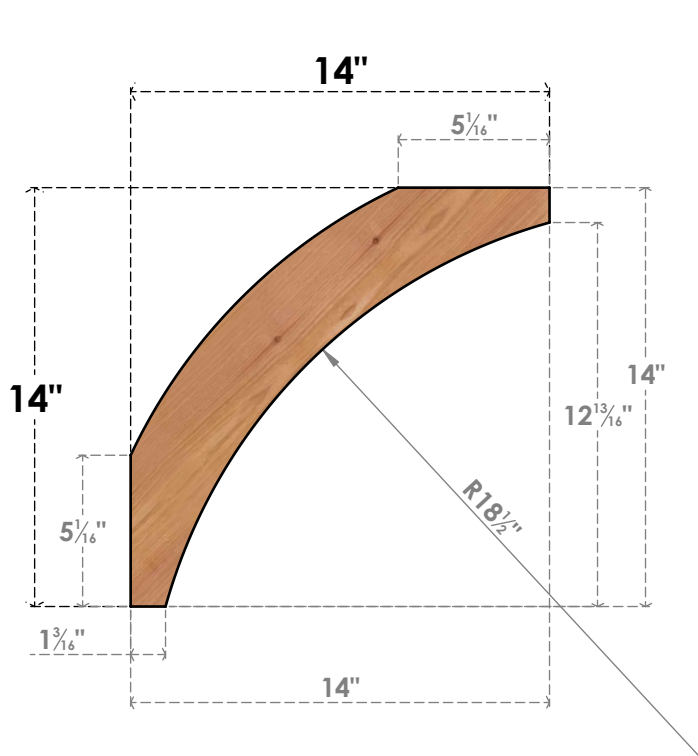

# BRC06X14X14THR00SWR

5 1/2"W X 14"D X 14"H THORTON SMOOTH BRACE, WESTERN RED CEDAR

**SIDE**

**FRONT**

EKENA MILLWORK  
2300 WEST MAIN ST.  
CLARKSVILLE, TX 75426  
TOLL FREE: 866-607-0453  
WWW.EKENAMILLWORK.COM