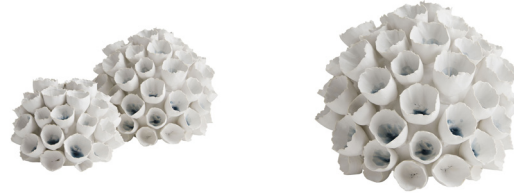

## DAKOTA VASES, SET OF 2

**7825**

**H: 4.5-6 IN, Dia: 6-7 IN**

**White**

**Contract Suitable As Is**

Create coastal curiosity in a space with this set of sea-inspired vases. Reminiscent of barnacles that thrive in the tidal waters of our vast oceans porcelain is uniquely crafted each piece skillfully applied by hand. A matte bisque finish covers its surface, while droplets of a pale cornflower blue glaze in each cup add an unexpected pop of color. Display a single stem of your favorite flower or showcase as a sculpture. Watertight. finish will vary.

### APPEARANCE

Material	Porcelain
Finish	Pale Cornflower Blue, White
Finish Will Vary	true
Top Coat/Sealant	false