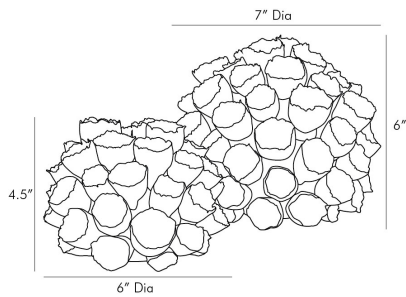

# ARTERIORS

## DAKOTA VASES, SET OF 2

**7825**

**H: 4.5-6 IN, Dia: 6-7 IN**

**White**

**Contract Suitable As Is**

Create coastal curiosity in a space with this set of sea-inspired vases. Reminiscent of barnacles that thrive in the tidal waters of our vast oceans porcelain is uniquely crafted each piece skillfully applied by hand. A matte bisque finish covers its surface, while droplets of a pale cornflower blue glaze in each cup add an unexpected pop of color. Display a single stem of your favorite flower or showcase as a sculpture. Watertight. finish will vary.

### APPEARANCE

Material	Porcelain
Finish	Pale Cornflower Blue, White
Finish Will Vary	true
Top Coat/Sealant	false

### SHIPPING

Gross Weight 1	10 LBS
Shipping Box 1	H: 8.5 IN, L: 16 IN, W: 10 IN