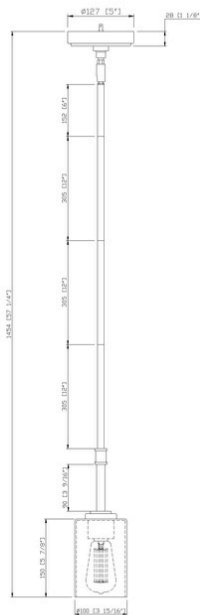

3110-PG

Wexton

Fixture Attributes

Category: Interior Pendant

Finish: Plated Gold

Body: Steel / Glass

Shade Finish: Opal White

Overall Size: 5"x5"x57.25"

Rod/Chain Length: 3x12"+1x6"

Max. Height from Ceiling: 57.25"

Min. Height from Ceiling: 11"

Weight of fixture: 3.30 LBS

Certifications/Qualifications: UL / cUL

Smart SkyPlug Compatible: N/A

Warranty: www.skyplug.com/warranty

Number of bulbs: 1

Max Wattage/Range: 60W

Voltage: 120

Socket Type: Ceramic

Mounting / Installations

 Plug-in Mounting System

Lead Wire Length: 98"

Wire Type: SPT-1 105°C