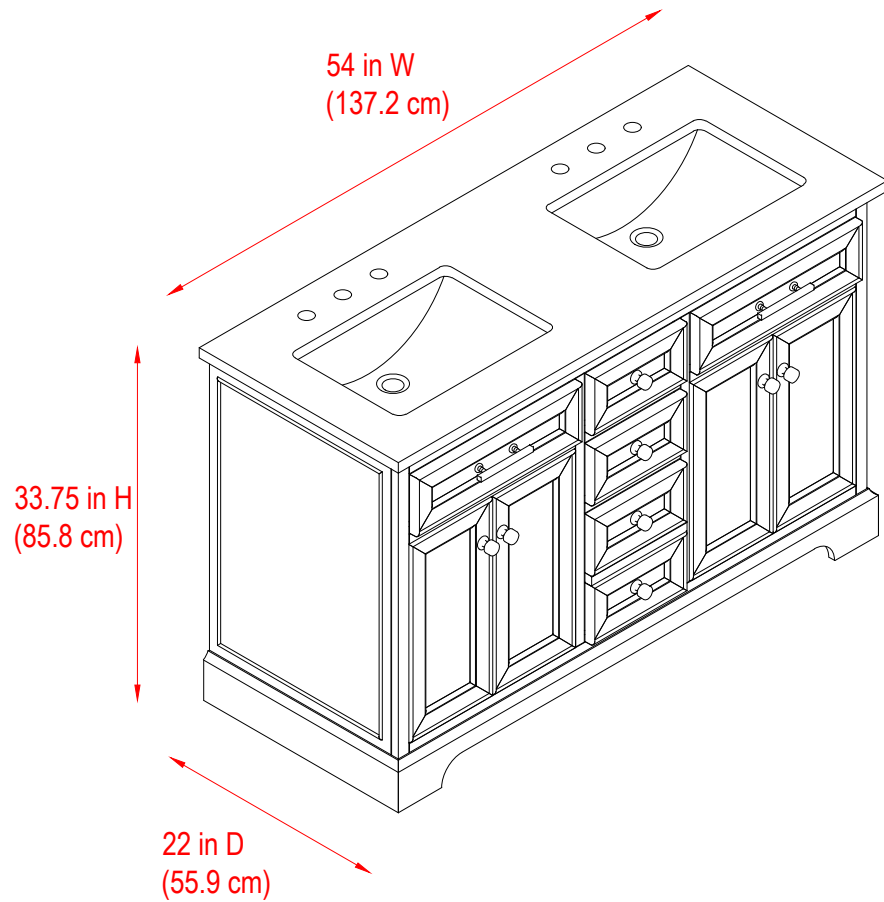

54"D Bathroom Vanity

54 in. W x 22 in. D x 33.75 in. H
(137.2 cm x 55.9 cm x 85.8 cm)

Top View

Back View