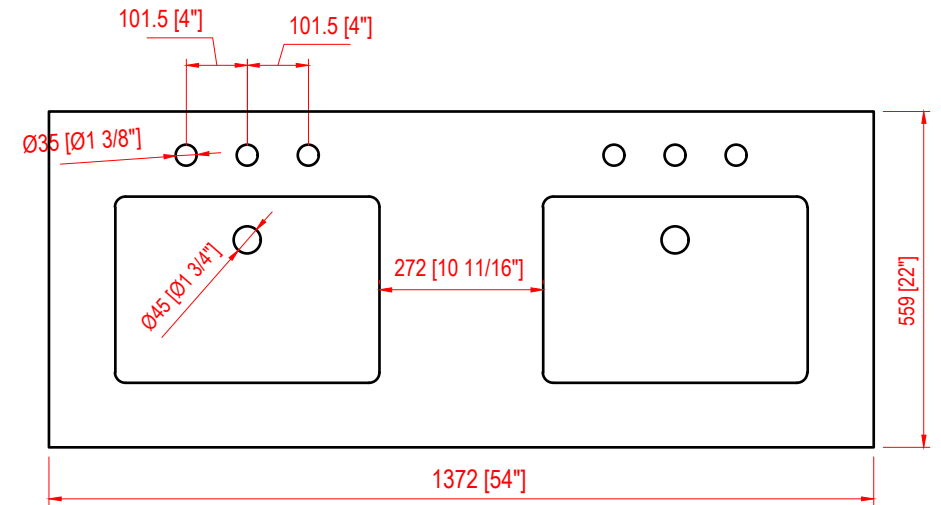

54"D Bathroom Vanity

54 in. W x 22 in. D x 33.75 in. H
(137.2 cm x 55.9 cm x 85.8 cm)

Top View

Back View