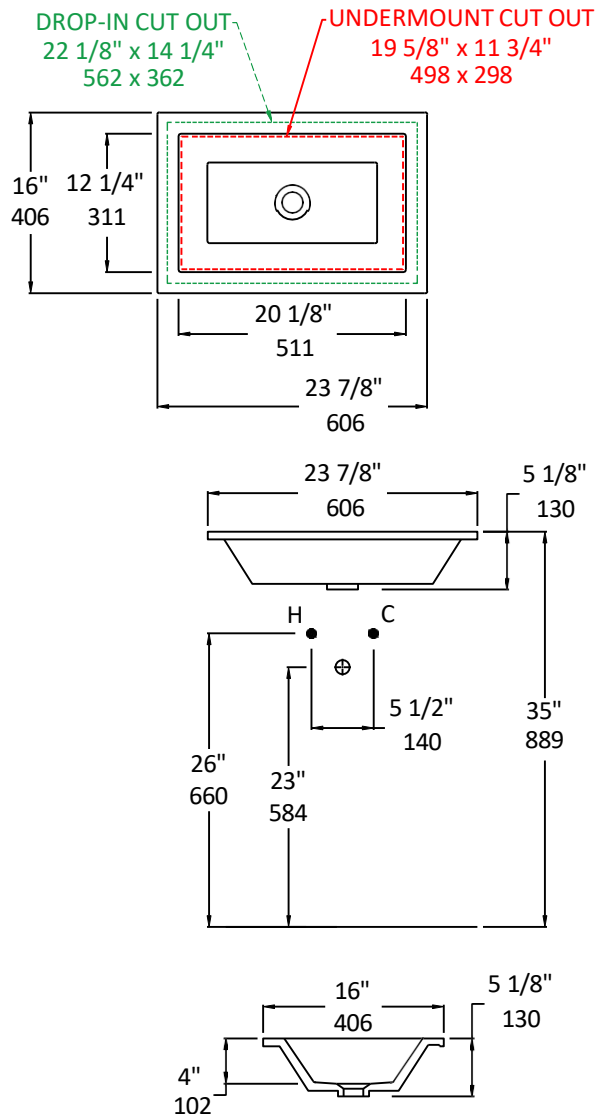

Specifications:

Installation:	Drop-in or undermount
Interior Dimensions:	20 1/8" w x 12 1/4" d x 4" h
Exterior Dimensions:	23 7/8" w x 16" d x 5 1/8" h
Material:	Porcelain
Weight:	20 lbs
Overflow:	No
Finishes:	001 - White
Faucet Holes:	N/A
Cut-out Size:	Undermount: 19 5/8" x 11 3/4" Drop-in: 22 1/8" x 14 1/4" (template available upon request)
Drain Hole Size:	Ø 1 3/4"

Recommended Items:

- European drain without overflow
 - 7100-13

LACAVA reserves the right to revise any dimension or information on this sheet without notice. Dimensions are nominal and may vary within an industry accepted tolerance of 1/4". Drawings provided herein are meant to give the user an idea of the product and are not made to scale.