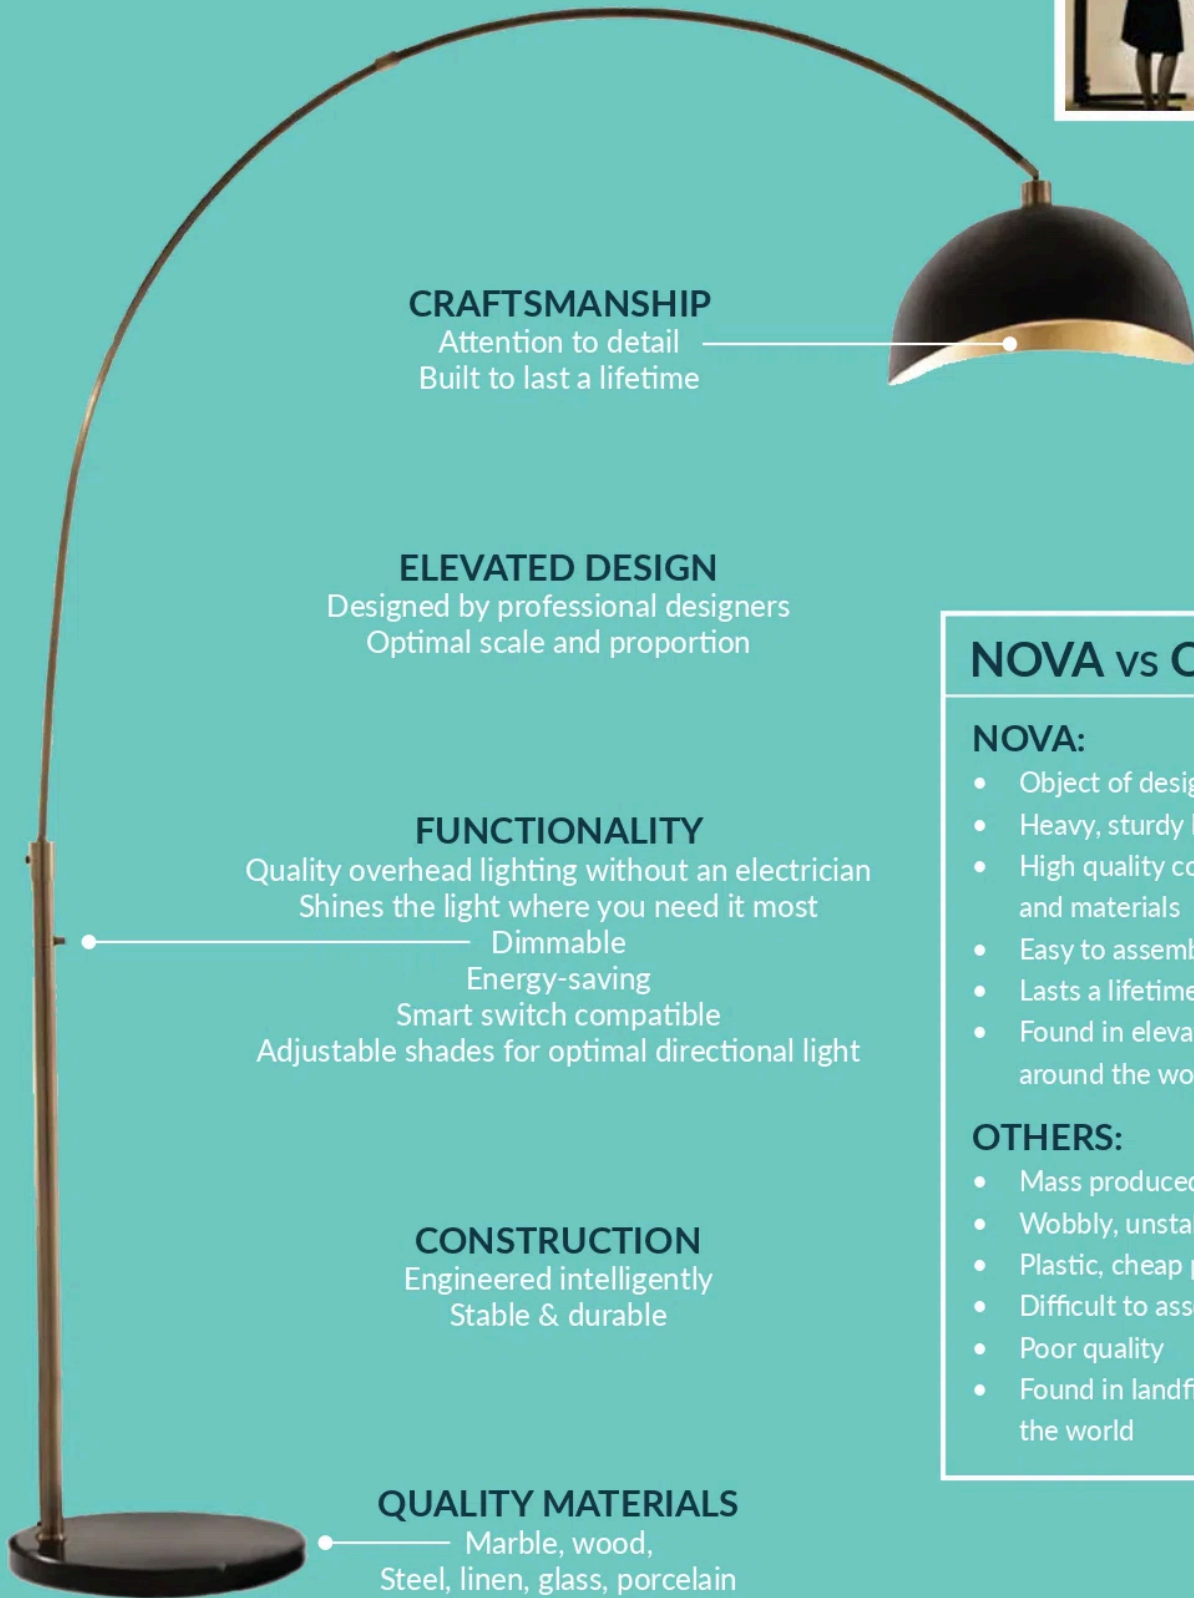

# WHY BUY A NOVA ARC LAMP?

NOVA of California invented the Arc lamp in 1959 to offer consumers portable overhead lighting. There are advantages to buying from the originator of Arc lighting for your home.

## CRAFTSMANSHIP

Attention to detail  
Built to last a lifetime

## ELEVATED DESIGN

Designed by professional designers  
Optimal scale and proportion

## FUNCTIONALITY

Quality overhead lighting without an electrician  
Shines the light where you need it most  
Dimmable  
Energy-saving  
Smart switch compatible  
Adjustable shades for optimal directional light