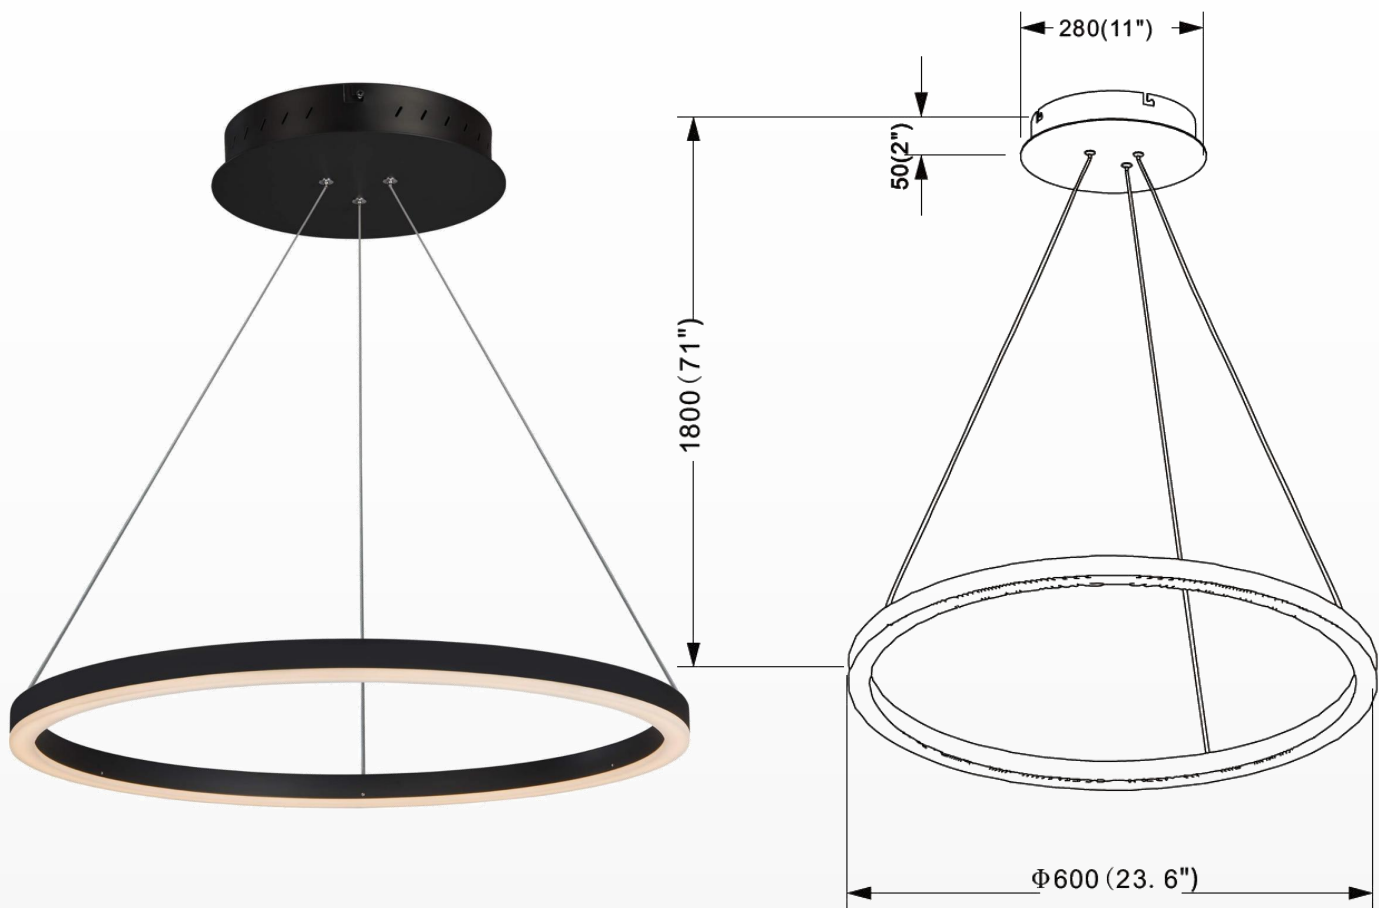

# LED Pendant Lights

## SPECIFICATION

- Dimension: 23.6"×71"
- Wattage: 38W
- Voltage: 120V
- Temp: 3000K
- Lumens: 1512LM
- Dimmable: ELV , DIMMING 5%-100%
- CRI: > 80
- Material : Iron+Aluminum+Acrylic
- Lifespan : 50000hs
- Warranty: 3 years
- Operation temperature : -20°C-40°C