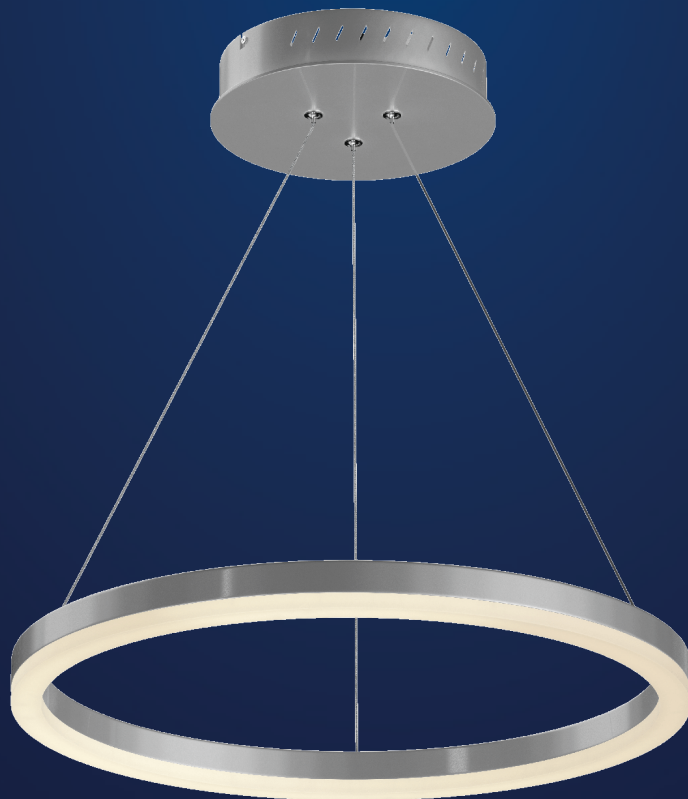

LIGHTING

# LED Pendant Lights

## SPECIFICATION

- Dimension: 23.6"×71"
- Wattage: 38W
- Voltage: 120V
- Temp: 3000K
- Lumens: 1512LM
- Dimmable: ELV , DIMMING 5%-100%
- CRI: > 80
- Material : Iron+Aluminum+Acrylic
- Lifespan : 50000hs
- Warranty: 3 years
- Operation temperature : -20°C-40°C