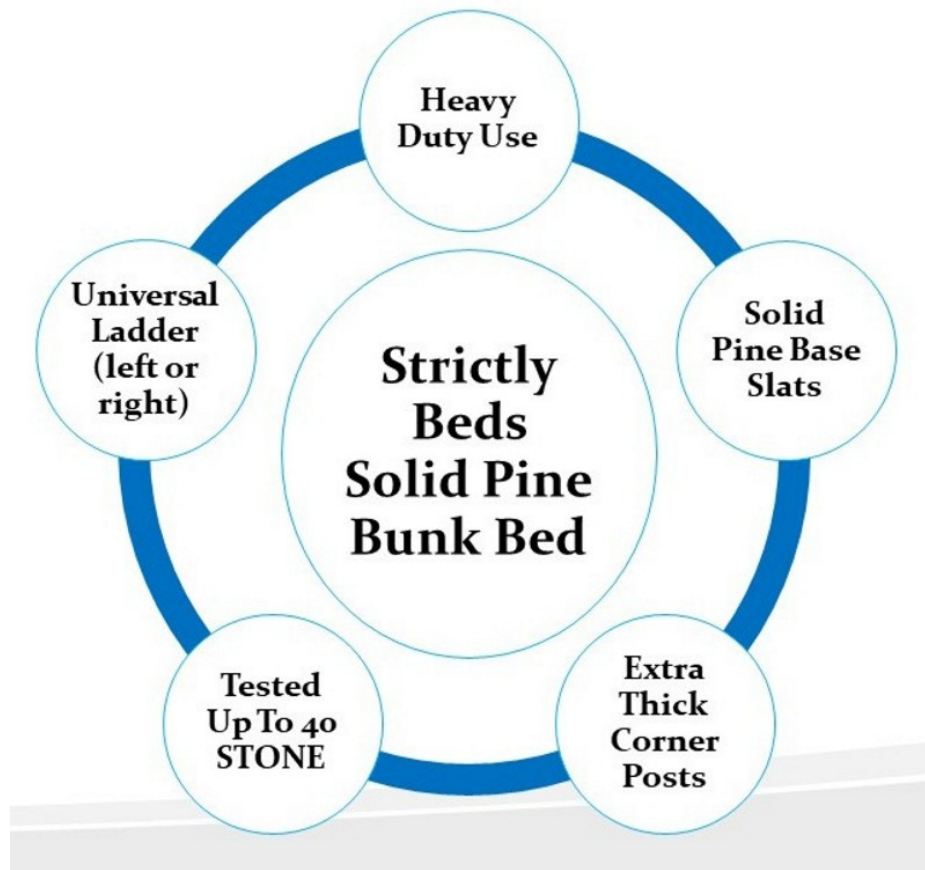

# Pine Bunk Bed

Bed Size (External Dimensions)	A Length	B Height	C Width	D Clearance	E Front	F Depth	G Clearance
2ft 6 Small Single, SHORT LENGTH	173cm	185cm	85cm	108cm	120cm	40cm	29.5cm
3ft Single, SHORT LENGTH	173cm	185cm	98cm	108cm	120cm	40cm	29.5cm
2ft 6 Small Single	202cm	185cm	85cm	108cm	150cm	40cm	29.5cm
3ft Single	202cm	185cm	98cm	108cm	150cm	40cm	29.5cm
4ft Small Double	202cm	185cm	129cm	108cm	150cm	40cm	29.5cm
4ft Small Double, SHORT LENGTH	173cm	185cm	129cm	108cm	120cm	40cm	29.5cm
4ft 6 Double	202cm	185cm	143cm	108cm	150cm	40cm	29.5cm
EURO Size, 3ft Single (Extra Long)	212cm	185cm	98cm	108cm	160cm	40cm	29.5cm
Mattress (External Dimensions)	Mattress Size	Max Thickness		Total Boxes	Total Weight		
2ft 6 Small Single, SHORT LENGTH	75cm by 160cm	20cm		3	65 KG		
3ft Single, SHORT LENGTH	90cm by 160cm	20cm		3	65 KG		
2ft 6 Small Single	75cm by 190cm	20cm		3	65 KG		
3ft Single	90cm by 190cm	20cm		3	65 KG		
4ft Small Double	120cm by 190cm	20cm		3	79 KG		
4ft Small Double, SHORT LENGTH	120cm by 160cm	20cm		3	79 KG		
4ft 6 Double	137cm by 190cm	20cm		3	79 KG		
EURO Size, 3ft Single (Extra Long)	90cm by 200cm	20cm		3	65 KG		

**Universal Ladder**  
**Can go to the left or right side**

**Size DOES Matter !!**  
This bed is made using a thicker, stronger 60mm corner post  
Cheaper models can use a lot thinner to save costs.

**This bed has been tested to take a weight up to 40 stone (254kg) (subject to conditions)**