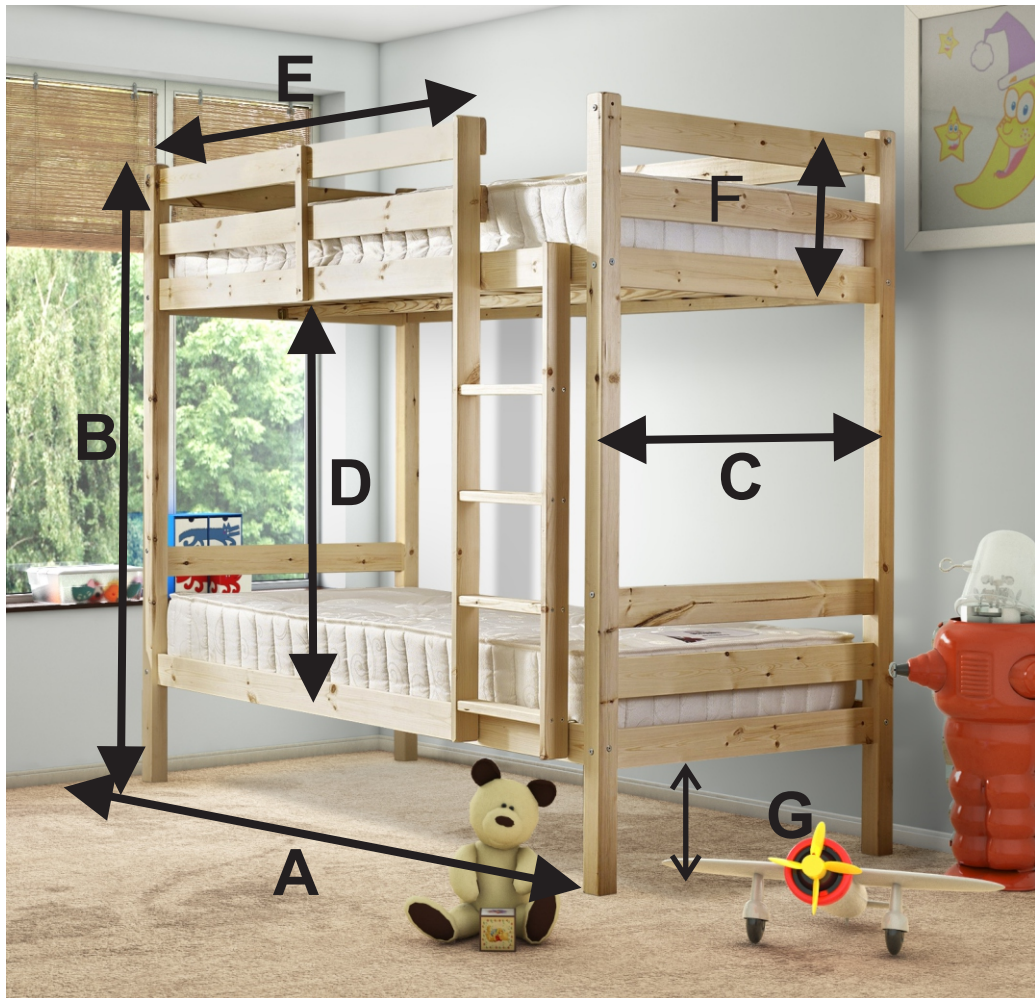

# Pine Bunk Bed

Bed Size (External Dimensions)	A Length	B Height	C Width	D Clearance	E Front	F Depth	G Clearance
2ft 6 Small Single, SHORT LENGTH	173cm	185cm	85cm	108cm	120cm	40cm	29.5cm
3ft Single, SHORT LENGTH	173cm	185cm	98cm	108cm	120cm	40cm	29.5cm
2ft 6 Small Single	202cm	185cm	85cm	108cm	150cm	40cm	29.5cm
3ft Single	202cm	185cm	98cm	108cm	150cm	40cm	29.5cm
4ft Small Double	202cm	185cm	129cm	108cm	150cm	40cm	29.5cm
4ft Small Double, SHORT LENGTH	173cm	185cm	129cm	108cm	120cm	40cm	29.5cm
4ft 6 Double	202cm	185cm	143cm	108cm	150cm	40cm	29.5cm
EURO Size, 3ft Single (Extra Long)	212cm	185cm	98cm	108cm	160cm	40cm	29.5cm
Mattress (External Dimensions)	Mattress Size	Max Thickness		Total Boxes	Total Weight		
2ft 6 Small Single, SHORT LENGTH	75cm by 160cm	20cm		3	65 KG		
3ft Single, SHORT LENGTH	90cm by 160cm	20cm		3	65 KG		
2ft 6 Small Single	75cm by 190cm	20cm		3	65 KG		
3ft Single	90cm by 190cm	20cm		3	65 KG		
4ft Small Double	120cm by 190cm	20cm		3	79 KG		
4ft Small Double, SHORT LENGTH	120cm by 160cm	20cm		3	79 KG		
4ft 6 Double	137cm by 190cm	20cm		3	79 KG		
EURO Size, 3ft Single (Extra Long)	90cm by 200cm	20cm		3	65 KG		

**Universal Ladder**  
**Can go to the left or right side**

**Size DOES Matter !!**  
This bed is made using a thicker, stronger 60mm corner post  
Cheaper models can use a lot thinner to save costs.

**This bed has been tested to take a weight up to 40 stone (254kg) (subject to conditions)**