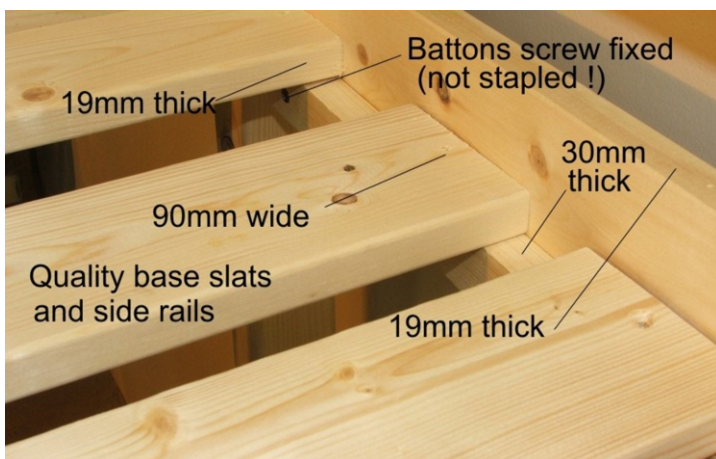

# Pine Bunk Bed

Bed Size (External Dimensions)	A Length	B Height	C Width	D Clearance	E Front	F Depth	G Clearance
2ft 6 Small Single, SHORT LENGTH	173cm	185cm	85cm	108cm	120cm	40cm	29.5cm
3ft Single, SHORT LENGTH	173cm	185cm	98cm	108cm	120cm	40cm	29.5cm
2ft 6 Small Single	202cm	185cm	85cm	108cm	150cm	40cm	29.5cm
3ft Single	202cm	185cm	98cm	108cm	150cm	40cm	29.5cm
4ft Small Double	202cm	185cm	129cm	108cm	150cm	40cm	29.5cm
4ft Small Double, SHORT LENGTH	173cm	185cm	129cm	108cm	120cm	40cm	29.5cm
4ft 6 Double	202cm	185cm	143cm	108cm	150cm	40cm	29.5cm
EURO Size, 3ft Single (Extra Long)	212cm	185cm	98cm	108cm	160cm	40cm	29.5cm
Mattress (External Dimensions)	Mattress Size	Max Thickness		Total Boxes	Total Weight		
2ft 6 Small Single, SHORT LENGTH	75cm by 160cm	20cm		3	65 KG		
3ft Single, SHORT LENGTH	90cm by 160cm	20cm		3	65 KG		
2ft 6 Small Single	75cm by 190cm	20cm		3	65 KG		
3ft Single	90cm by 190cm	20cm		3	65 KG		
4ft Small Double	120cm by 190cm	20cm		3	79 KG		
4ft Small Double, SHORT LENGTH	120cm by 160cm	20cm		3	79 KG		
4ft 6 Double	137cm by 190cm	20cm		3	79 KG		
EURO Size, 3ft Single (Extra Long)	90cm by 200cm	20cm		3	65 KG		

**Universal Ladder**  
**Can go to the left or right side**

**Size DOES Matter !!**  
This bed is made using a thicker, stronger 60mm corner post  
Cheaper models can use a lot thinner to save costs.

**This bed has been tested to take a weight up to 40 stone (254kg) (subject to conditions)**