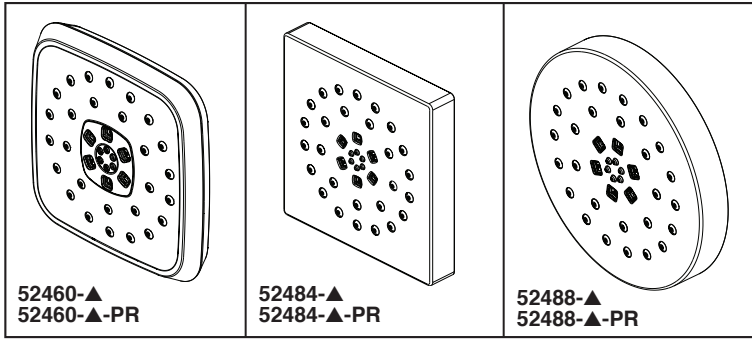

see what Delta can do™

SHOWER HEAD

■ H₂Okinetic® Shower Head

Submitted Model No.: _____

Specific Features: _____

FEATURES:

- Touch-Clean® Nozzles
- H₂Okinetic® UltraSoak™ Spray
- H₂Okinetic® PowerDrench® Spray
- Lumicoat™ Finish (-PR models only)
- Lumicoat™ Finishes easily wipe clean without cleaners and chemicals on the products most commonly touched areas

STANDARD SPECIFICATIONS

- Max flow rate 1.75 gpm at 80 psi, 6.6 L/min @ 550 kPa
- Shower head with four spray settings - pause is a non-positive shut-off
- Lever changes spray settings
- The ball joint swivel angle is 44° (22° per side)
- Metal ball connector for durability, easy installation
- Standard 1/2"-14 NPT pipe fitting

COMPLIES WITH:

- ASME A112.18.1 / CSA B125.1
- EPA WaterSense®

Spray Patterns

▲ Designate proper finish suffix

Delta reserves the right (1) to make changes in specifications and materials, and (2) to change or discontinue models, both without notice or obligation. Dimensions are for reference only. See current full-line price book or www.deltafaucet.com for finish options and product availability.