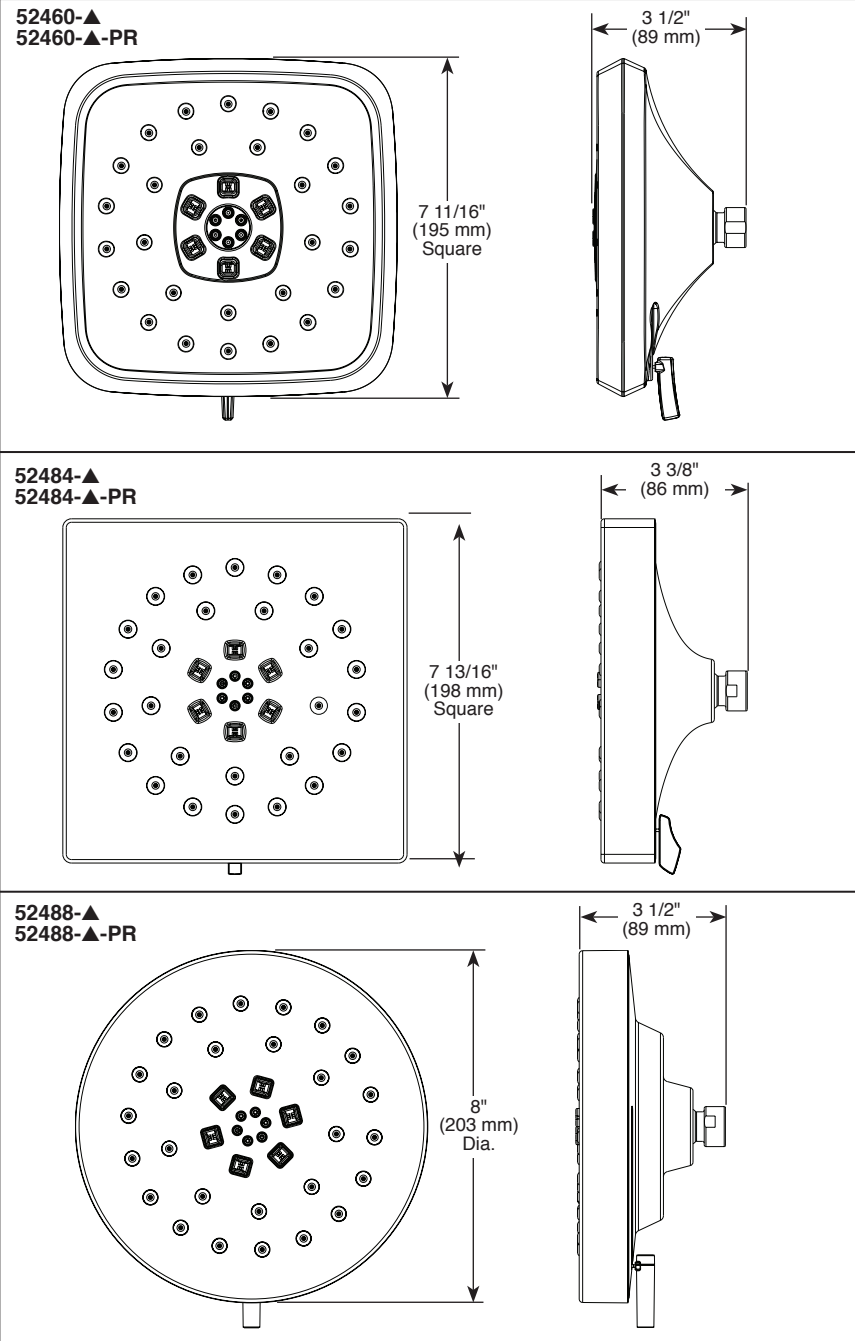

see what Delta can do™

SHOWER HEAD

■ H₂Okinetic® Shower Head

Submitted Model No.: _____

Specific Features: _____

FEATURES:

- Touch-Clean® Nozzles
- H₂Okinetic® UltraSoak™ Spray
- H₂Okinetic® PowerDrench® Spray
- Lumicoat™ Finish (-PR models only)
- Lumicoat™ Finishes easily wipe clean without cleaners and chemicals on the products most commonly touched areas

STANDARD SPECIFICATIONS

- Max flow rate 1.75 gpm at 80 psi, 6.6 L/min @ 550 kPa
- Shower head with four spray settings - pause is a non-positive shut-off
- Lever changes spray settings
- The ball joint swivel angle is 44° (22° per side)
- Metal ball connector for durability, easy installation
- Standard 1/2"-14 NPT pipe fitting

COMPLIES WITH:

- ASME A112.18.1 / CSA B125.1
- EPA WaterSense®

Spray Patterns

▲ Designate proper finish suffix

Delta reserves the right (1) to make changes in specifications and materials, and (2) to change or discontinue models, both without notice or obligation. Dimensions are for reference only. See current full-line price book or www.deltafaucet.com for finish options and product availability.