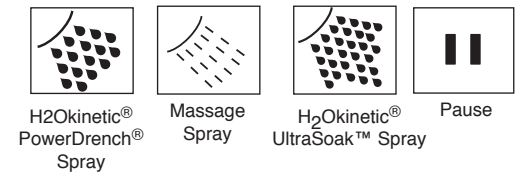

Spray Patterns

▲ Designate proper finish suffix

Delta reserves the right (1) to make changes in specifications and materials, and (2) to change or discontinue models, both without notice or obligation. Dimensions are for reference only. See current full-line price book or www.deltafaucet.com for finish options and product availability.

DSP-B-52460 Rev. B

Delta Faucet Company

55 E. 111th Street, Indianapolis, IN 46280
350 South Edgeware Road, St. Thomas, ON N5P 4L1
© 2021 Delta Faucet Company