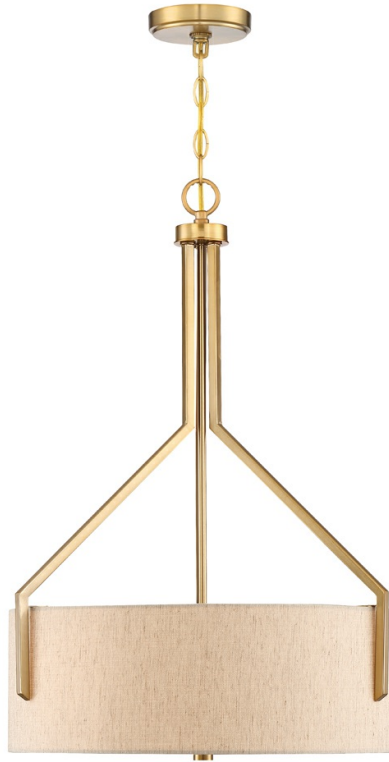

Project: Date:

Prepared By:

Comments

<p>Description</p> <p>Model: 93931-BG Collection: Elara Finish: Brushed Gold Shade: Beige Linen Features: Etched Glass Diffuser</p>	<p>Dimensions</p> <p>Width: 20" Height: 29"</p>
<p>Lamping</p>  <ul style="list-style-type: none">• 3 Bulb(s), Medium Based Socket• 60 Watts Max Each• Twist LED, CFL, Incandescent• Bulb(s) Not Included	<p>Installation</p> <p>3' Chain, 10' Wire included for adjustable hanging length.</p> <p>Suitable for sloped ceilings</p>