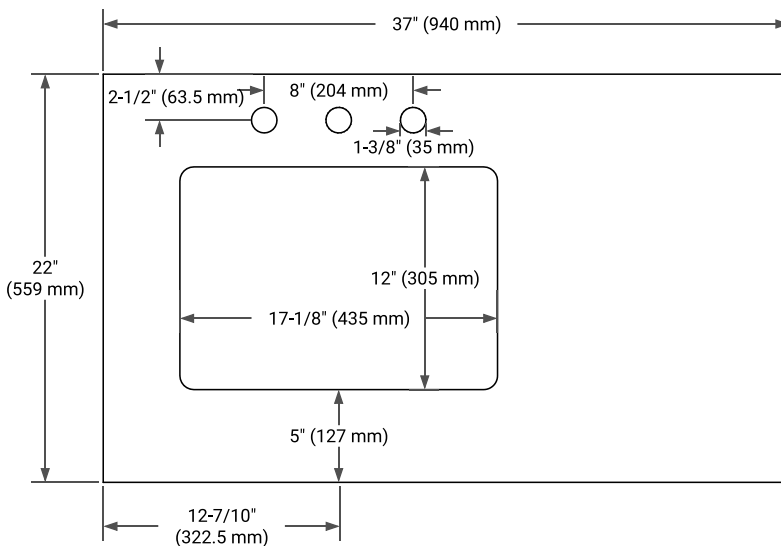

36" LEFT OFFSET CABINET

BASE CABINET DIMENSIONS

36" W x 21.5" D x 34.5" H

FEATURES

- Solid wood frame & plywood panels
- Dovetail drawers and joints
- Soft closing doors & drawers

HARDWARE FINISHES*

Brushed Nickel Satin Brass Matte Black Polished Chrome

37" LEFT RECTANGLE SINK COUNTERTOP WITH 0.75 IN. THICKNESS

OVERALL DIMENSIONS

37" W x 22" D x 0.75" H

COUNTERTOP OPTIONS

Carrara Marble

FEATURES

- Solid countertop with mitered edges & seams
- Undermount white rectangular sink
- Pre-drilled for 8" widespread faucet

INCLUDED

- Countertop
- Matching Backsplash
- Rectangle Sink

COUNTERTOP PLAN VIEW

EDGE SIDE VIEW

THREE DIMENSIONAL COUNTERTOP VIEW