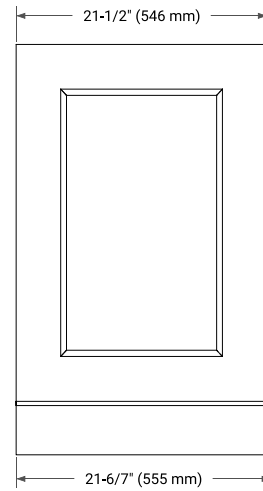

36" LEFT OFFSET CABINET

BASE CABINET DIMENSIONS

36" W x 21.5" D x 34.5" H

FEATURES

- Solid wood frame & plywood panels
- Dovetail drawers and joints
- Soft closing doors & drawers

HARDWARE FINISHES*

Brushed Nickel   Satin Brass   Matte Black   Polished Chrome

*Hardware comes preinstalled with the illustrated option. Other finishes are available on our online store if you prefer a different one.

AVAILABLE COLORS

White   Grey   Midnight Blue

FRONT VIEW

SIDE VIEW

PLAN VIEW