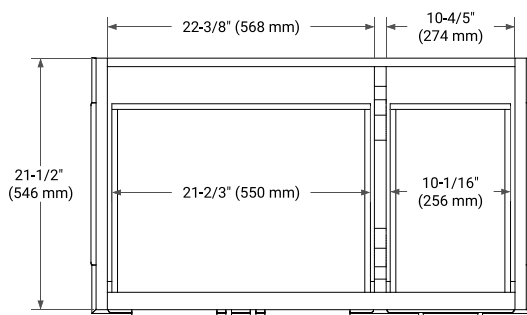

36" LEFT OFFSET CABINET

BASE CABINET DIMENSIONS

36" W x 21.5" D x 34.5" H

FEATURES

- Solid wood frame & plywood panels
- Dovetail drawers and joints
- Soft closing doors & drawers

HARDWARE FINISHES*

Brushed Nickel Satin Brass Matte Black Polished Chrome

37" LEFT RECTANGLE SINK COUNTERTOP WITH 0.75 IN. THICKNESS

OVERALL DIMENSIONS

37" W x 22" D x 0.75" H

COUNTERTOP OPTIONS

Carrara Marble

FEATURES

- Solid countertop with mitered edges & seams
- Undermount white rectangular sink
- Pre-drilled for 8" widespread faucet

INCLUDED

- Countertop
- Matching Backsplash
- Rectangle Sink

COUNTERTOP PLAN VIEW

EDGE SIDE VIEW

THREE DIMENSIONAL COUNTERTOP VIEW