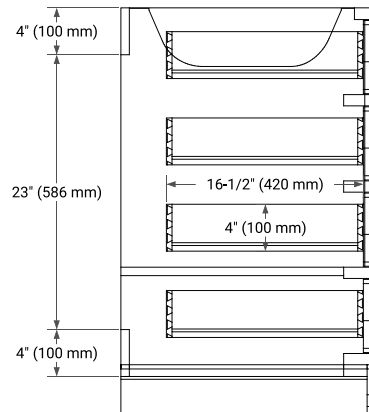

36" LEFT OFFSET CABINET

BASE CABINET DIMENSIONS

36" W x 21.5" D x 34.5" H

FEATURES

- Solid wood frame & plywood panels
- Dovetail drawers and joints
- Soft closing doors & drawers

HARDWARE FINISHES*

Brushed Nickel Satin Brass Matte Black Polished Chrome

37" LEFT RECTANGLE SINK COUNTERTOP WITH 0.75 IN. THICKNESS

OVERALL DIMENSIONS

37" W x 22" D x 0.75" H

COUNTERTOP OPTIONS

Carrara Marble

FEATURES

- Solid countertop with mitered edges & seams
- Undermount white rectangular sink
- Pre-drilled for 8" widespread faucet

INCLUDED

- Countertop
- Matching Backsplash
- Rectangle Sink

COUNTERTOP PLAN VIEW

EDGE SIDE VIEW

THREE DIMENSIONAL COUNTERTOP VIEW