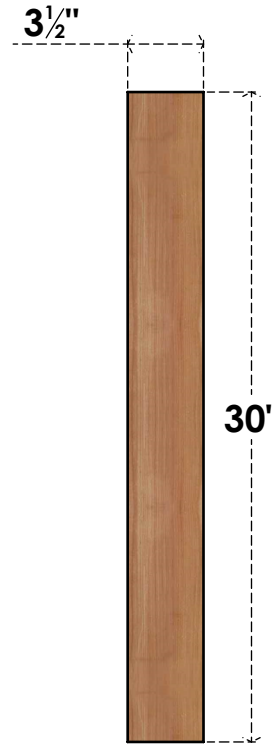

BRC04X22X30TRA00SWR

3 1/2"W X 22"D X 30"H TRADITIONAL SMOOTH BRACE, WESTERN RED CEDAR

SIDE

FRONT

EKENA MILLWORK
 2300 WEST MAIN ST.
 CLARKSVILLE, TX 75426
 TOLL FREE: 866-607-0453
 WWW.EKENAMILLWORK.COM

NOTES

1. INSTALLATION TO BE COMPLETED IN ACCORDANCE WITH MANUFACTURER'S SPECIFICATIONS.
2. DRAWING MAY NOT BE TO SCALE
3. THIS DRAWING IS INTENDED FOR DESIGN AND PLANNING PURPOSES ONLY.
4. ALL INFORMATION CONTAINED HEREIN WAS CURRENT AT THE TIME OF DEVELOPMENT BUT MUST BE REVIEWED AND APPROVED BY THE PRODUCT MANUFACTURER TO BE CONSIDERED ACCURATE.
5. PRODUCTS ARE NOT KILN DRIED. THIS ITEM IS UNIQUE AND WILL CONTAIN THE NATURAL VARIATIONS THAT THE WOOD SPECIES OFFERS. THIS MAY RESULT IN VARIATIONS UP TO 1/4"