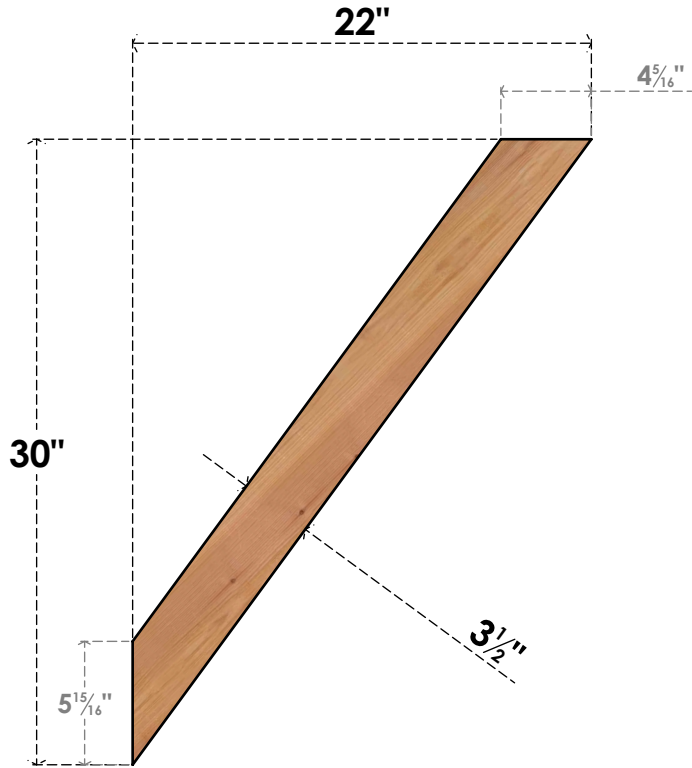

BRC04X22X30TRA00SWR

3 1/2"W X 22"D X 30"H TRADITIONAL SMOOTH BRACE, WESTERN RED CEDAR

SIDE

FRONT

EKENA MILLWORK
 2300 WEST MAIN ST.
 CLARKSVILLE, TX 75426
 TOLL FREE: 866-607-0453
 WWW.EKENAMILLWORK.COM

NOTES