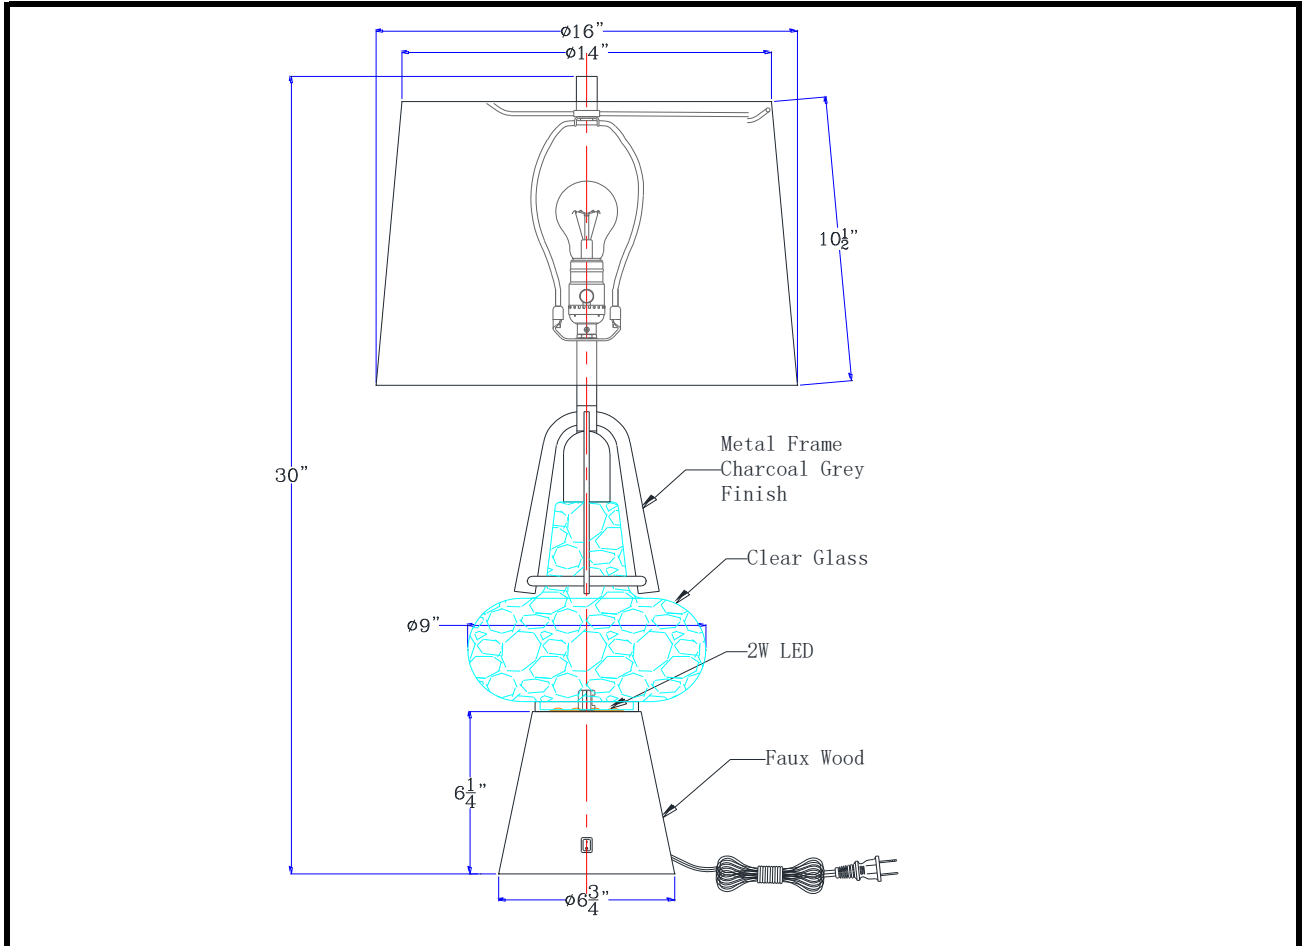

Type: _____

Project: _____

Catalog No.: _____

Lamp/Wattage: _____

Specifications subject to change without notice

Model No:

Description: 100W LED Marietta metal/glass table lamp with 2W LED night light

Material: Metal/Glass

Finish : Oak / Iron Grey

Height: 30"

Reach/Depth: 16"

Base Width: Dia.6 3/4"

Wattage : 100W+2W

Socket : Medium Base (E26)+LED

Switch: On/off

Bulb: Incandescent, CFL

Wire Length: 6'

Wire Color: Black

Shade No:

Material: Fabric

Shade size: 14"X16"X10 1/2"

Certificate : 