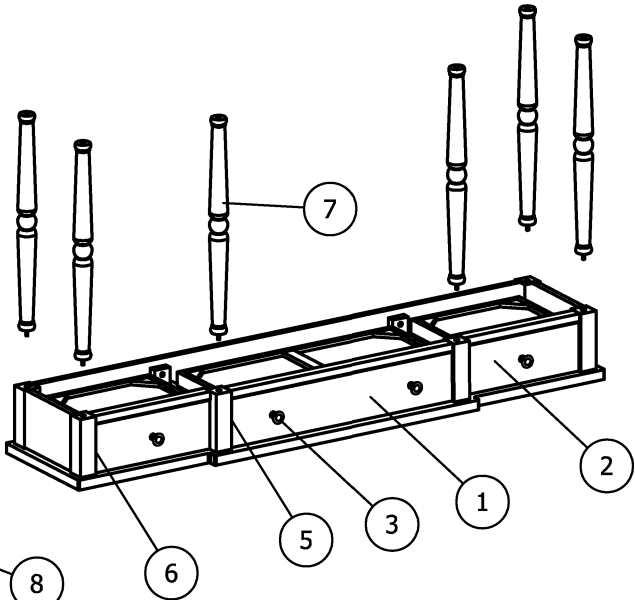

ASSEMBLY INSTRUCTIONS & PARTS IDENTIFICATION

60" BREAKFRONT CONSOLE

Thank you for purchasing this quality product. Be sure to check all packing material carefully for small parts that may have come loose inside the carton during shipment

Key Parts		
No	Qty	Description
1	1 pc	Middle Drawer
2	2 pcs	Side Drawer
3	4 pcs	Knob w/screw
4	3 pcs	Drawer stop
5	2 pcs	Middle Drawer glide
6	4 Pcs	Side Drawer glide
7	6 pcs	Middle leg
8	6 pcs	Bottom leg
9	1 pc	Shelf
10	6 pcs	Floor glide

STEP 1

STEP 2