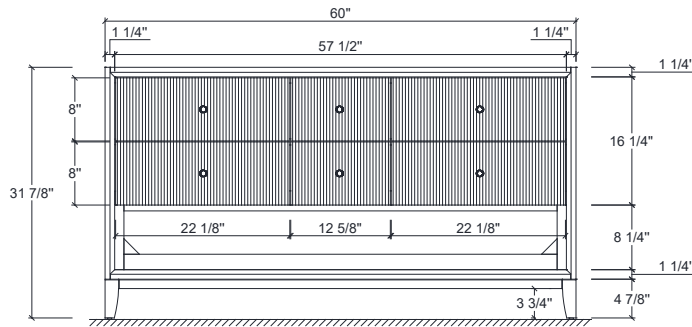

Dimensions

Front

Back

Side

Top

Features

- Solid Wood & Hardwood Construction
- 6 Soft-close Drawers
- 1 Open Shelf
- Adjustable leg levelers
- cUPC Undermount Basin

Dimensions:

- 60``X22``X34 1/4``(With Top)
- 60``X22``X31 7/8``(Vanity Only)

Vanity Finish:

- Oak
- Black Oak

Countertop:

- White Quartz

Certification:

CARB P2

Countertop & Sink