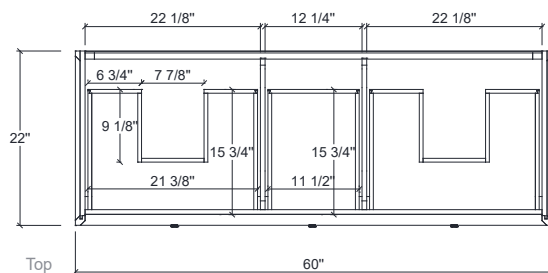

Dimensions

Front

Back

Side

Top

Features

- Solid Wood & Hardwood Construction
- 6 Soft-close Drawers
- 1 Open Shelf
- Adjustable leg levelers
- cUPC Undermount Basin

Dimensions:

- 60``X22``X34 1/4``(With Top)
- 60``X22``X31 7/8``(Vanity Only)

Vanity Finish:

- Oak
- Black Oak

Countertop:

- White Quartz

Certification:

CARB P2

Countertop & Sink