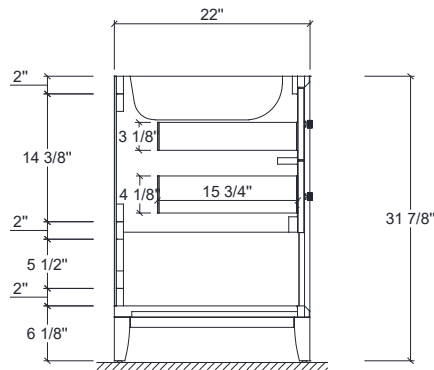

Dimensions

Front

Back

Side

Top

Features

- Solid Wood & Hardwood Construction
- 6 Soft-close Drawers
- 1 Open Shelf
- Adjustable leg levelers
- cUPC Undermount Basin

Dimensions:

- 60``X22``X34 1/4``(With Top)
- 60``X22``X31 7/8``(Vanity Only)

Vanity Finish:

- Oak
- Black Oak

Countertop:

- White Quartz

Certification:

CARB P2

Countertop & Sink