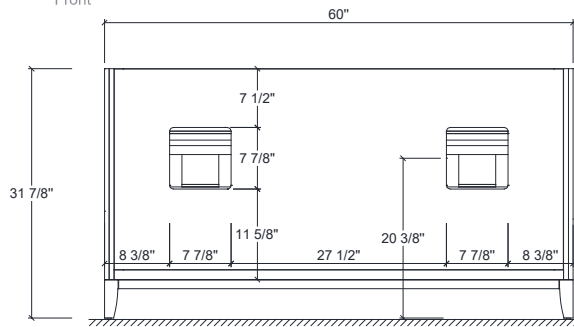

Dimensions

Front

Back

Side

Top

Features

- Solid Wood & Hardwood Construction
- 6 Soft-close Drawers
- 1 Open Shelf
- Adjustable leg levelers
- cUPC Undermount Basin

Dimensions:

- 60``X22``X34 1/4``(With Top)
- 60``X22``X31 7/8``(Vanity Only)

Vanity Finish:

- Oak
- Black Oak

Countertop:

- White Quartz

Certification:

CARB P2

Countertop & Sink