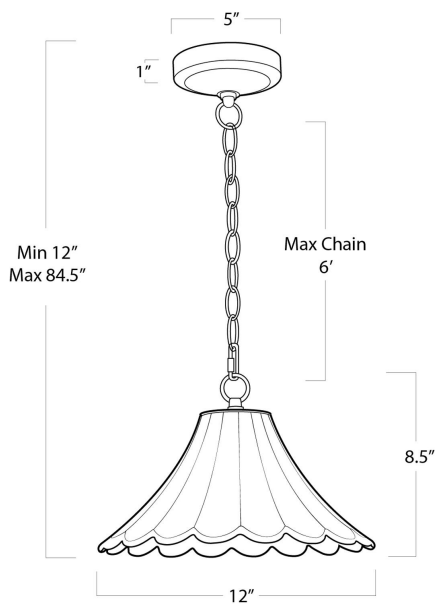

REGINA ANDREW

DETROIT

SPECIFICATION SHEET

Cally Ceramic Pendant Small 16-1214

HEIGHT	12
WIDTH	12
DEPTH	12
SHADE DIMS	N/A
SHADE COLOR	N/A
BULB QTY	1
BULB TYPE	A Type Medium Base (E26)
SOCKET	E26 Keyless
WATTAGE	60 Watt Max
WIRING TYPE	Hard Wire
MATERIAL	Ceramic
FINISH	N/A
NOTES	10 ft of cord and 6 ft of chain
FREIGHT ONLY	No