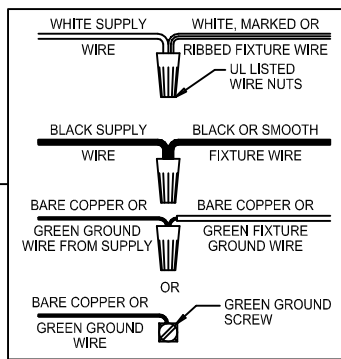

Assembly & Installation Instructions

CAUTION: Read instructions carefully and turn electricity off at main circuit breaker panel before beginning installation.

*****

WARNING - If any Special Control Devices are used with this Fixture, Follow the Instructions Carefully to assure full compliance with N.E.C. requirements. If there are any questions, contact a Qualified Electrical Contractor.

WARNING - This product contains chemicals known to the State of California to cause cancer, birth defects and /or other reproductive harm. Thoroughly wash hands after installing, handling, cleaning, or otherwise touching this product.
CAUTION - All glass is fragile, use care when handling Glass component(s) and or Lamp(s).

*****

ASSEMBLY STEPS:
PASOS PARA ENSAMBLAR:
MODE D'ASSEMBLAGE:

1. E → A
2. B, A → C
3. F → G
4. J, D, H → A
5. Q, P, N → K
6. M → L
7. R, S, T, U, V, W, X → Q
8. Y → Q

**B, C, G & M
(NOT FURNISHED)
(NO INCLUIDA)
(NON FOURNIE)**