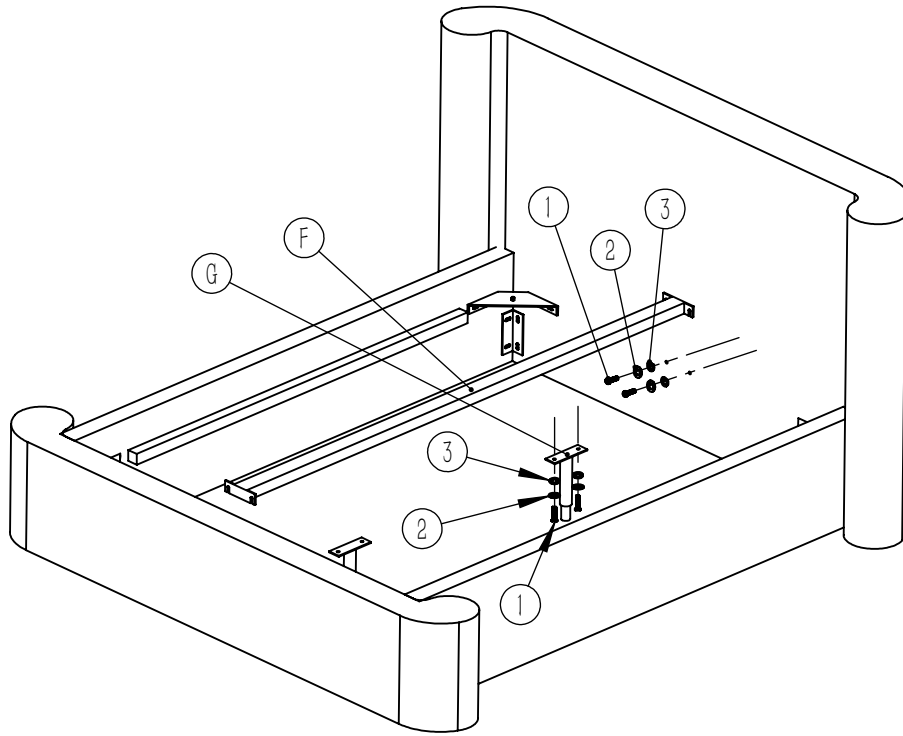

ASSEMBLY INSTRUCTION

bed

Step3