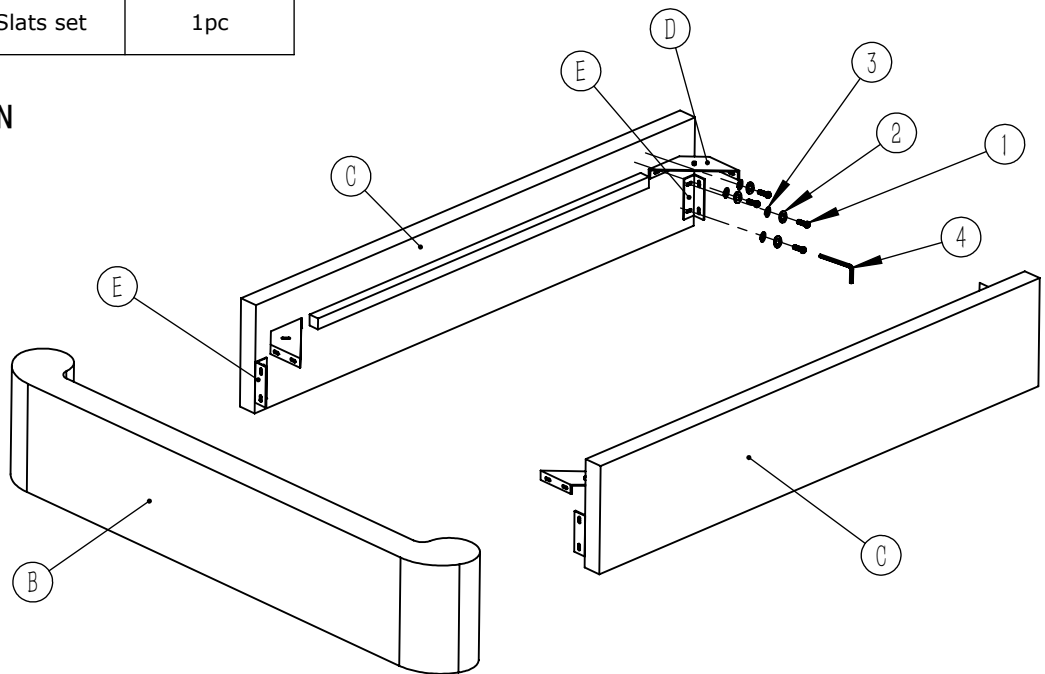

ASSEMBLY INSTRUCTION

bed

Components

NO.	PICTURE	DESCRIPTION	QTY
A		Headboard	1pc
B		Footboard	1pc
C		Side rail	2pcs
D		Triangle connector	4pcs
E		L shaped connector	4pcs
F		Middle rail	1pc
G		Middle foot	2pcs
H		Slats set	1pc

Hardware

NO.	PICTURE	DESCRIPTION	SPEC	QTY
1		Screw	8X25mm	40pcs
2		Spring Washer	Ø8	40pcs
3		Flat Gasket	Ø8	40pcs
4		Allen Key	8mm	1pc

ASSEMBLY INSTRUCTION

Step1