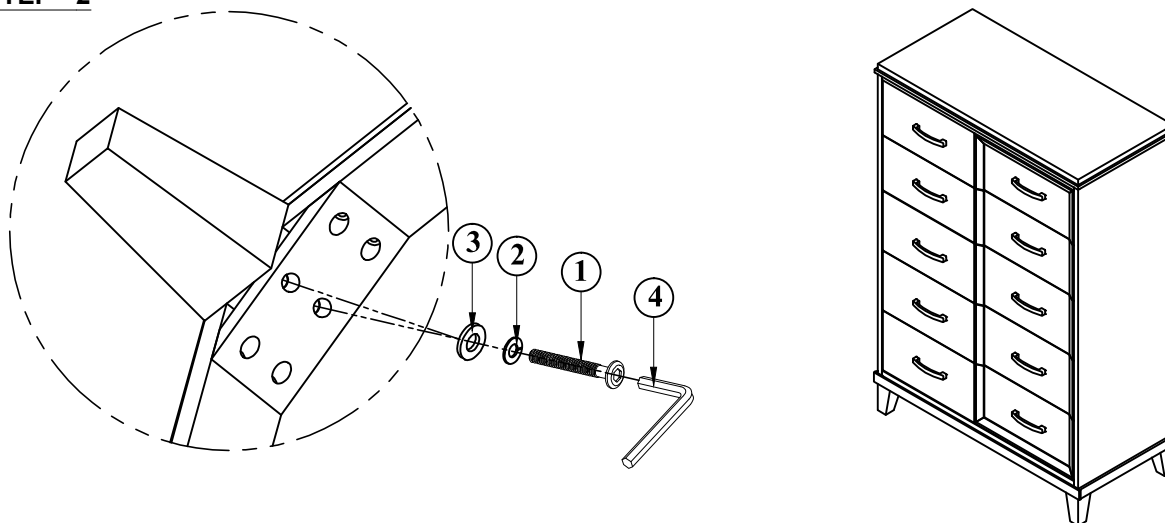

STEP - 2

COMPLETED

Made in Vietnam