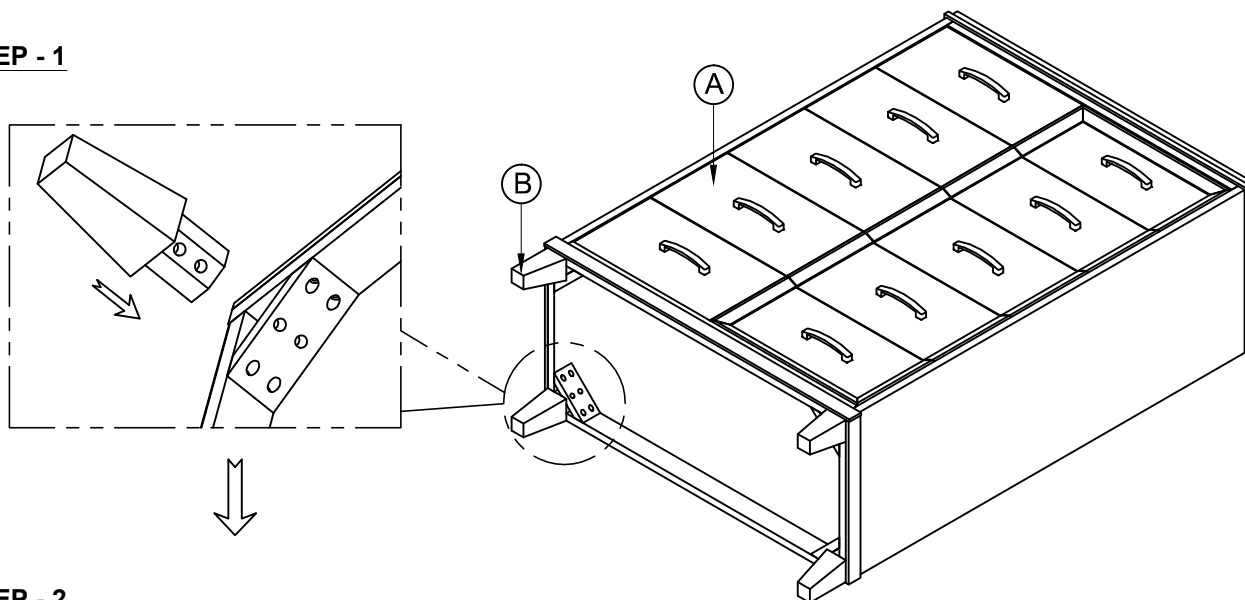

ASSEMBLY INSTRUCTION

MODEL: #23896 CHEST

Thank you for purchasing this quality product. Be sure to check all packing material carefully for small parts which may have come loose inside the carton during shipment. Separate, identify and count all parts and metal hardware. Compare with parts list to be sure all parts are present. If any part(s) are missing or damaged, please contact your local furniture dealer. For efficient and speedy service, please indicate the model number and code letter of part(s) needed.

*** Do not fully tighten screws until fully assembled ***

PARTS LIST				HARDWARE LIST			
NO	DESCRIPTION	SKETCH	QTY	NO	DESCRIPTION	SKETCH	QTY
A	CHEST		1 Pc	1	ALLEN BOLT (Ø5/16*35mm)		8 Pcs
B	LEGS		4 Pcs	2	SPRING WASHER (Ø5/16*11*2mm)		8 Pcs
				3	FLAT WASHER (Ø5/16*19*2mm)		8 Pcs
				4	ALLEN KEY (M4)		1 Pc

STEP - 1