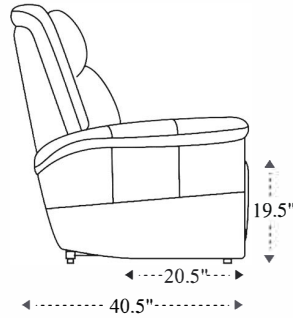

# Zero Gravity Power Reclining Sofa

|   |                   |
|---|-------------------|
| Overall Dimensions  | 83" x 40.5" x 42" |
| Overall Width   | 83"               |
| Overall Depth   | 40.5"             |
| Overall Height  | 42"               |
| Overall Weight  | 242.4 lbs.        |
| Fully Reclined  | 71"               |
| Distance from Wall  | 7"                |
| Back of Seat to end of Chaise   | 45"               |
| Leg Height<br><small>(Distance from Foot Rest to Floor in Full Recline)</small> | 23"               |
| Head Height<br><small>(Distance from Headrest to Floor in Full Recline)</small> | 27.5"             |

|                             |       |
|-----------------------------|-------|
| Seat Width                  | 69"   |
| Seat Depth                  | 20.5" |
| Seat Height                 | 19.5" |
| Arm Width                   | 6.5"  |
| Arm Depth                   | 22.5" |
| Arm Height                  | 24.5" |
| Back Width                  | 76.5" |
| Back Height                 | 26"   |
| Headrest Extended from Back | 5"    |

# Zero Gravity Power Reclining Console Loveseat

|  |                   |
|--|-------------------|
| Overall Dimensions   | 73" x 40.5" x 42" |
| Overall Width  | 73"               |
| Overall Depth  | 40.5"             |
| Overall Height   | 42"               |
| Overall Weight   | 230.1 lbs.        |
| Fully Reclined   | 71"               |
| Distance from Wall   | 7"                |
| Back of Seat to end of Chaise                                    | 45"               |
| Leg Height<br>(Distance from Foot Rest to Floor in Full Recline) | 23"               |
| Head Height<br>(Distance from Headrest to Floor in Full Recline) | 27.5"             |