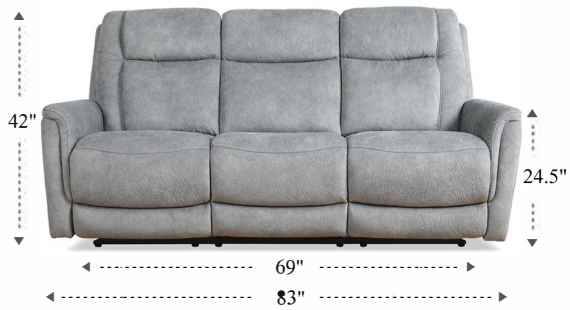

# Zero Gravity Power Reclining Sofa

|   |                   |
|---|-------------------|
| Overall Dimensions  | 83" x 40.5" x 42" |
| Overall Width   | 83"               |
| Overall Depth   | 40.5"             |
| Overall Height  | 42"               |
| Overall Weight  | 242.4 lbs.        |
| Fully Reclined  | 71"               |
| Distance from Wall  | 7"                |
| Back of Seat to end of Chaise   | 45"               |
| Leg Height<br><small>(Distance from Foot Rest to Floor in Full Recline)</small> | 23"               |
| Head Height<br><small>(Distance from Headrest to Floor in Full Recline)</small> | 27.5"             |

|                             |       |
|-----------------------------|-------|
| Seat Width                  | 69"   |
| Seat Depth                  | 20.5" |
| Seat Height                 | 19.5" |
| Arm Width                   | 6.5"  |
| Arm Depth                   | 22.5" |
| Arm Height                  | 24.5" |
| Back Width                  | 76.5" |
| Back Height                 | 26"   |
| Headrest Extended from Back | 5"    |

# Zero Gravity Power Reclining Console Loveseat

|  |                   |
|--|-------------------|
| Overall Dimensions   | 73" x 40.5" x 42" |
| Overall Width  | 73"               |
| Overall Depth  | 40.5"             |
| Overall Height   | 42"               |
| Overall Weight   | 230.1 lbs.        |
| Fully Reclined   | 71"               |
| Distance from Wall   | 7"                |
| Back of Seat to end of Chaise                                    | 45"               |
| Leg Height<br>(Distance from Foot Rest to Floor in Full Recline) | 23"               |
| Head Height<br>(Distance from Headrest to Floor in Full Recline) | 27.5"             |