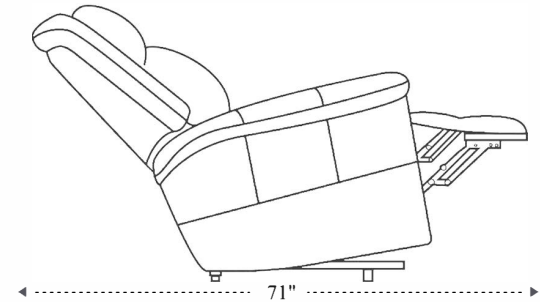

# Zero Gravity Power Reclining Sofa

|   |                   |
|---|-------------------|
| Overall Dimensions  | 83" x 40.5" x 42" |
| Overall Width   | 83"               |
| Overall Depth   | 40.5"             |
| Overall Height  | 42"               |
| Overall Weight  | 242.4 lbs.        |
| Fully Reclined  | 71"               |
| Distance from Wall  | 7"                |
| Back of Seat to end of Chaise   | 45"               |
| Leg Height<br><small>(Distance from Foot Rest to Floor in Full Recline)</small> | 23"               |
| Head Height<br><small>(Distance from Headrest to Floor in Full Recline)</small> | 27.5"             |

|                             |       |
|-----------------------------|-------|
| Seat Width                  | 69"   |
| Seat Depth                  | 20.5" |
| Seat Height                 | 19.5" |
| Arm Width                   | 6.5"  |
| Arm Depth                   | 22.5" |
| Arm Height                  | 24.5" |
| Back Width                  | 76.5" |
| Back Height                 | 26"   |
| Headrest Extended from Back | 5"    |

# Zero Gravity Power Reclining Console Loveseat

|  |                   |
|--|-------------------|
| Overall Dimensions   | 73" x 40.5" x 42" |
| Overall Width  | 73"               |
| Overall Depth  | 40.5"             |
| Overall Height   | 42"               |
| Overall Weight   | 230.1 lbs.        |
| Fully Reclined   | 71"               |
| Distance from Wall   | 7"                |
| Back of Seat to end of Chaise                                    | 45"               |
| Leg Height<br>(Distance from Foot Rest to Floor in Full Recline) | 23"               |
| Head Height<br>(Distance from Headrest to Floor in Full Recline) | 27.5"             |