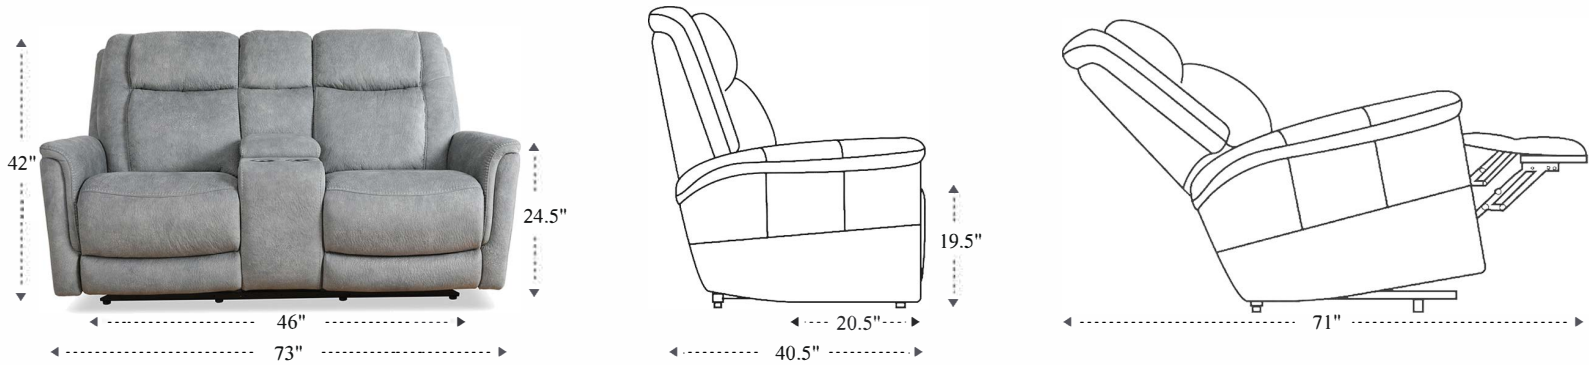

# Zero Gravity Power Reclining Sofa

|   |                   |
|---|-------------------|
| Overall Dimensions  | 83" x 40.5" x 42" |
| Overall Width   | 83"               |
| Overall Depth   | 40.5"             |
| Overall Height  | 42"               |
| Overall Weight  | 242.4 lbs.        |
| Fully Reclined  | 71"               |
| Distance from Wall  | 7"                |
| Back of Seat to end of Chaise   | 45"               |
| Leg Height<br><small>(Distance from Foot Rest to Floor in Full Recline)</small> | 23"               |
| Head Height<br><small>(Distance from Headrest to Floor in Full Recline)</small> | 27.5"             |

|                             |       |
|-----------------------------|-------|
| Seat Width                  | 69"   |
| Seat Depth                  | 20.5" |
| Seat Height                 | 19.5" |
| Arm Width                   | 6.5"  |
| Arm Depth                   | 22.5" |
| Arm Height                  | 24.5" |
| Back Width                  | 76.5" |
| Back Height                 | 26"   |
| Headrest Extended from Back | 5"    |

# Zero Gravity Power Reclining Console Loveseat

|  |                   |
|--|-------------------|
| Overall Dimensions   | 73" x 40.5" x 42" |
| Overall Width  | 73"               |
| Overall Depth  | 40.5"             |
| Overall Height   | 42"               |
| Overall Weight   | 230.1 lbs.        |
| Fully Reclined   | 71"               |
| Distance from Wall   | 7"                |
| Back of Seat to end of Chaise                                    | 45"               |
| Leg Height<br>(Distance from Foot Rest to Floor in Full Recline) | 23"               |
| Head Height<br>(Distance from Headrest to Floor in Full Recline) | 27.5"             |