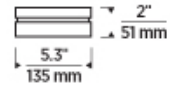

700BX _____

JOB NAME _____

NOTES _____

BOXIE SMALL FLUSH MOUNT

SPECIFICATIONS

HARDWARE MATERIAL	Metal
SHADE MATERIAL	Glass
NET WEIGHT	5 lbs
HEIGHT	2in
WIDTH	5.3in
LENGTH	5.3in
UP LIGHT / DOWN LIGHT / BOTH?	
WET LISTED	Yes
DAMP LISTED	
DRY LISTED	
WALL / CEILING MOUNT	
GENERAL LISTING	ETL Listed
INCLUDES	