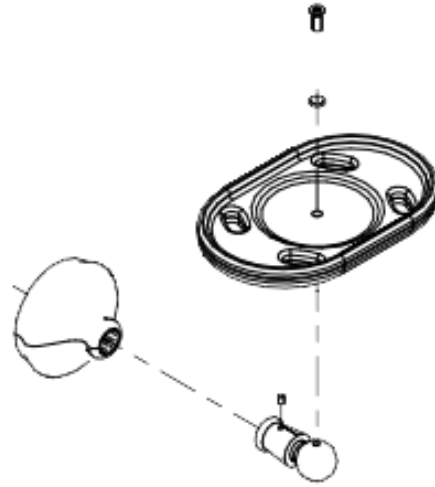

The Sacramento Traditional Style Wall Mounted Porcelain Toothbrush and Glass Holder with High Quality Solid Brass

## COMPONENTS LIST

BILL OF MATERIAL				
ITEM	PT/ASSY	DESCRIPTION	TYPE	QTY
1	0525	Tile Anchor	ASSEMBLY	2
2	0524	Mounting Bracket	ASSEMBLY	2
3	0526	Screw	ASSEMBLY	1
4	0528	ASM	ASSEMBLY	1
5	386-1	Handle Escutcheon	ASSEMBLY	1
6	0529	Final Robe Hook	ASSEMBLY	2
7	0513	Post	ASSEMBLY	2