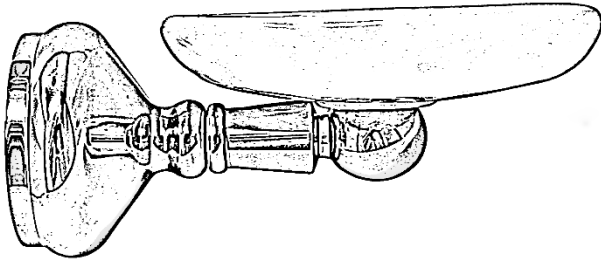

The Sacramento Traditional Style Wall Mounted Porcelain Toothbrush and Glass Holder with High Quality Solid Brass