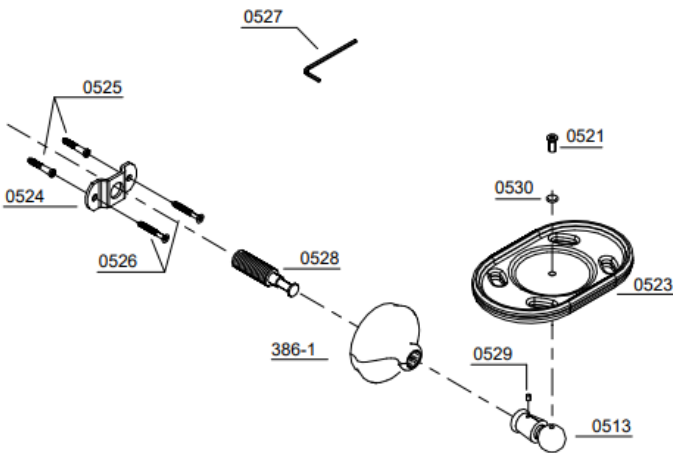

The Sacramento Traditional Style Wall Mounted Porcelain Toothbrush and Glass Holder with High Quality Solid Brass

## COMPONENTS LIST

BILL OF MATERIAL				
ITEM	PT/ASSY	DESCRIPTION	TYPE	QTY
1	0525	Tile Anchor	ASSEMBLY	2
2	0524	Mounting Bracket	ASSEMBLY	2
3	0526	Screw	ASSEMBLY	1
4	0528	ASM	ASSEMBLY	1
5	386-1	Handle Escutcheon	ASSEMBLY	1
6	0529	Final Robe Hook	ASSEMBLY	2
7	0513	Post	ASSEMBLY	2