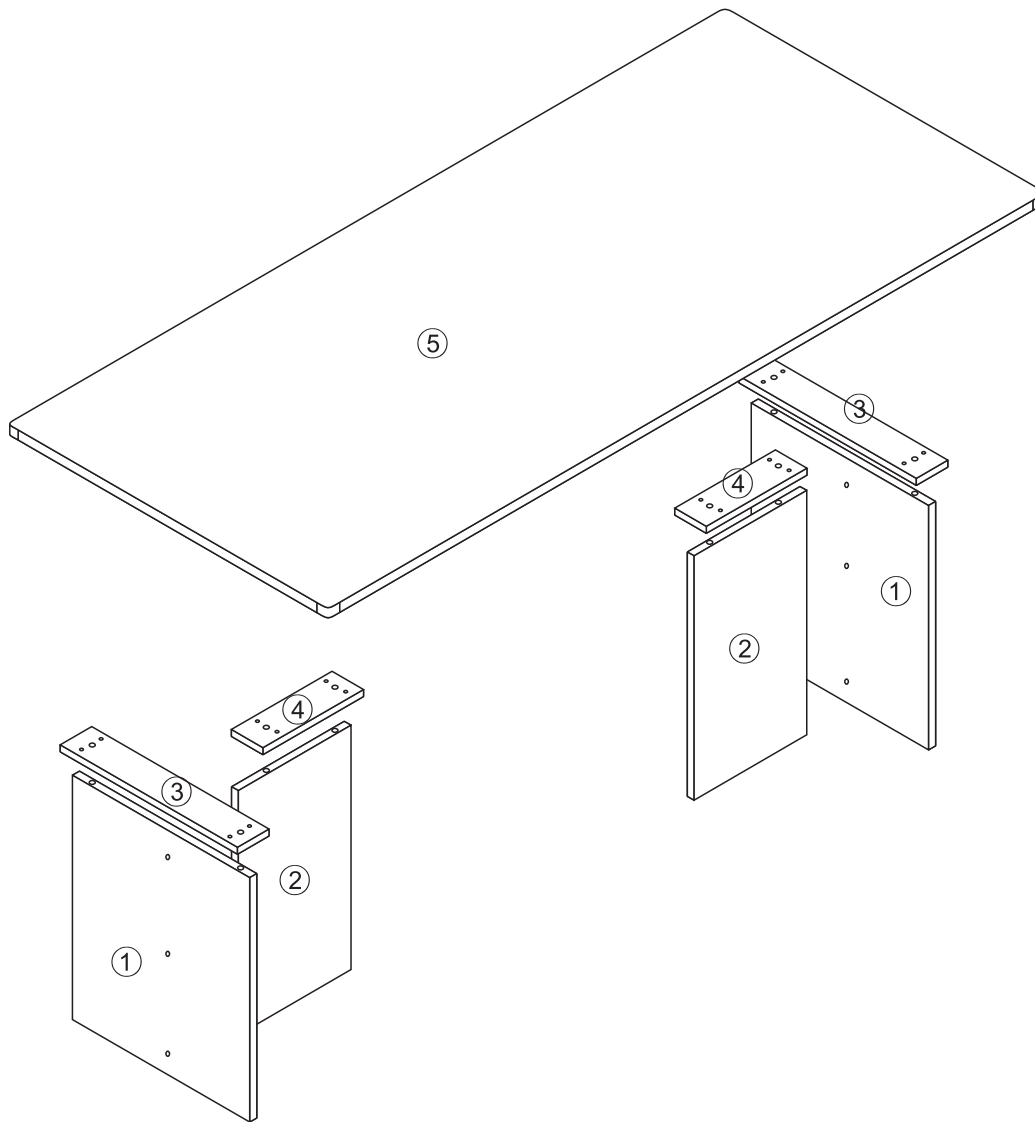

Parts and accessories

A	6PCS	B	24PCS	C	6PCS	D	6PCS	E	1PC
6*35mm		6*20mm		17*4mm		20*5mm		Phillips screwdriver