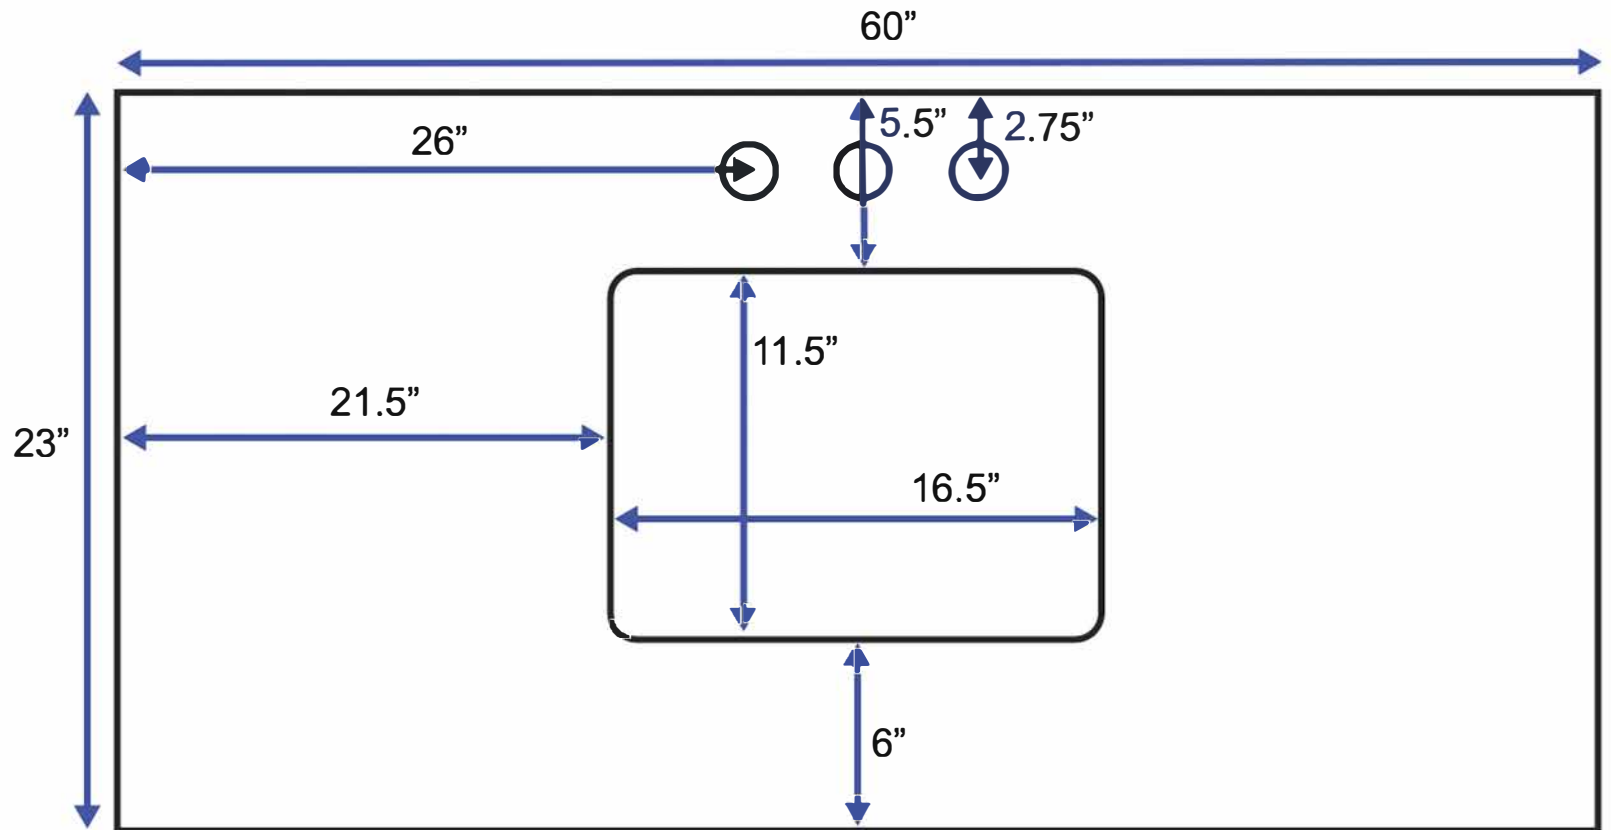

60-inch Vanity (Top View)

All measurements are approximate and rounded to the nearest quarter inch.
Please allow for a slight margin of error.