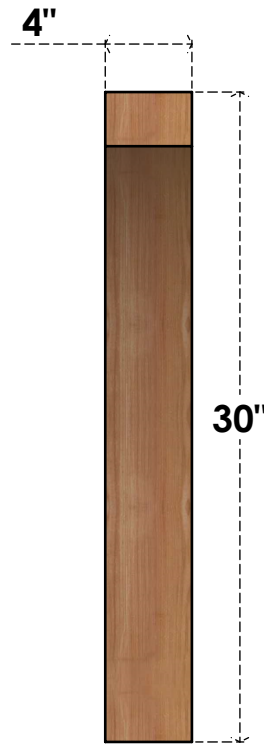

BRC04X22X30THR00RWR

4"W X 22"D X 30"H THORTON ROUGH SAWN BRACE, WESTERN RED CEDAR

SIDE

FRONT

EKENA MILLWORK
 2300 WEST MAIN ST.
 CLARKSVILLE, TX 75426
 TOLL FREE: 866-607-0453
 WWW.EKENAMILLWORK.COM

NOTES

1. INSTALLATION TO BE COMPLETED IN ACCORDANCE WITH MANUFACTURER'S SPECIFICATIONS.
2. DRAWING MAY NOT BE TO SCALE
3. THIS DRAWING IS INTENDED FOR DESIGN AND PLANNING PURPOSES ONLY.
4. ALL INFORMATION CONTAINED HEREIN WAS CURRENT AT THE TIME OF DEVELOPMENT BUT MUST BE REVIEWED AND APPROVED BY THE PRODUCT MANUFACTURER TO BE CONSIDERED ACCURATE.
5. PRODUCTS ARE NOT KILN DRIED. THIS ITEM IS UNIQUE AND WILL CONTAIN THE NATURAL VARIATIONS THAT THE WOOD SPECIES OFFERS. THIS MAY RESULT IN VARIATIONS UP TO 1/4"