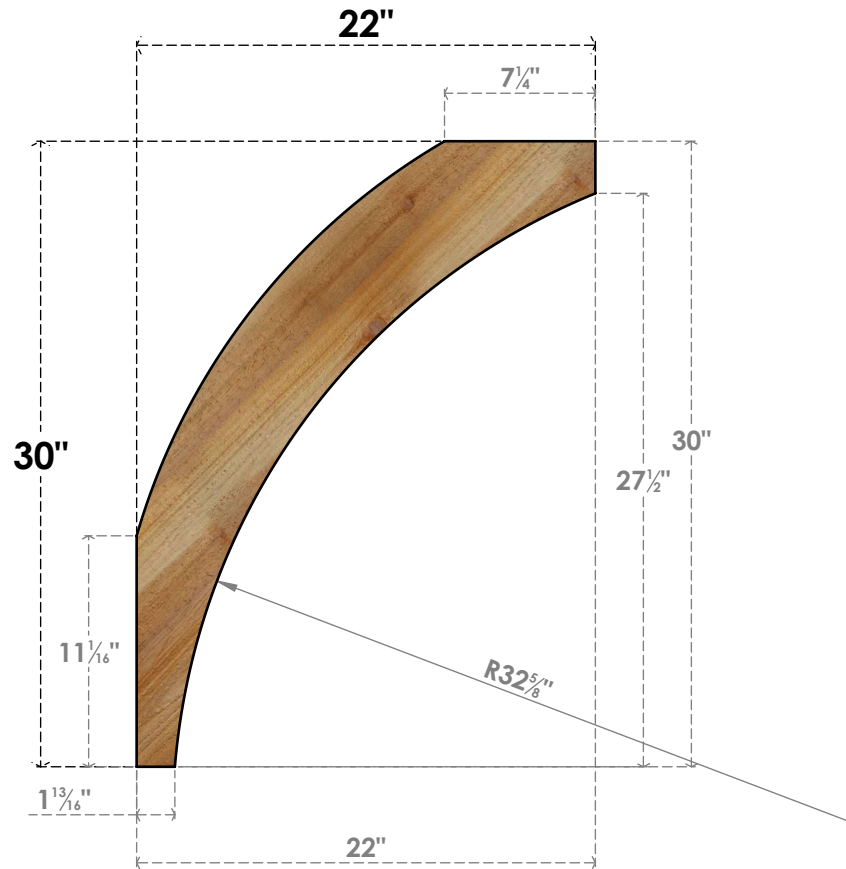

BRC04X22X30THR00RWR

4"W X 22"D X 30"H THORTON ROUGH SAWN BRACE, WESTERN RED CEDAR

SIDE

FRONT

EKENA MILLWORK
 2300 WEST MAIN ST.
 CLARKSVILLE, TX 75426
 TOLL FREE: 866-607-0453
 WWW.EKENAMILLWORK.COM

NOTES

1. INSTALLATION TO BE COMPLETED IN ACCORDANCE WITH MANUFACTURER'S SPECIFICATIONS.
2. DRAWING MAY NOT BE TO SCALE
3. THIS DRAWING IS INTENDED FOR DESIGN AND PLANNING PURPOSES ONLY.
4. ALL INFORMATION CONTAINED HEREIN WAS CURRENT AT THE TIME OF DEVELOPMENT BUT MUST BE REVIEWED AND APPROVED BY THE PRODUCT MANUFACTURER TO BE CONSIDERED ACCURATE.
5. PRODUCTS ARE NOT KILN DRIED. THIS ITEM IS UNIQUE AND WILL CONTAIN THE NATURAL VARIATIONS THAT THE WOOD SPECIES OFFERS. THIS MAY RESULT IN VARIATIONS UP TO 1/4"