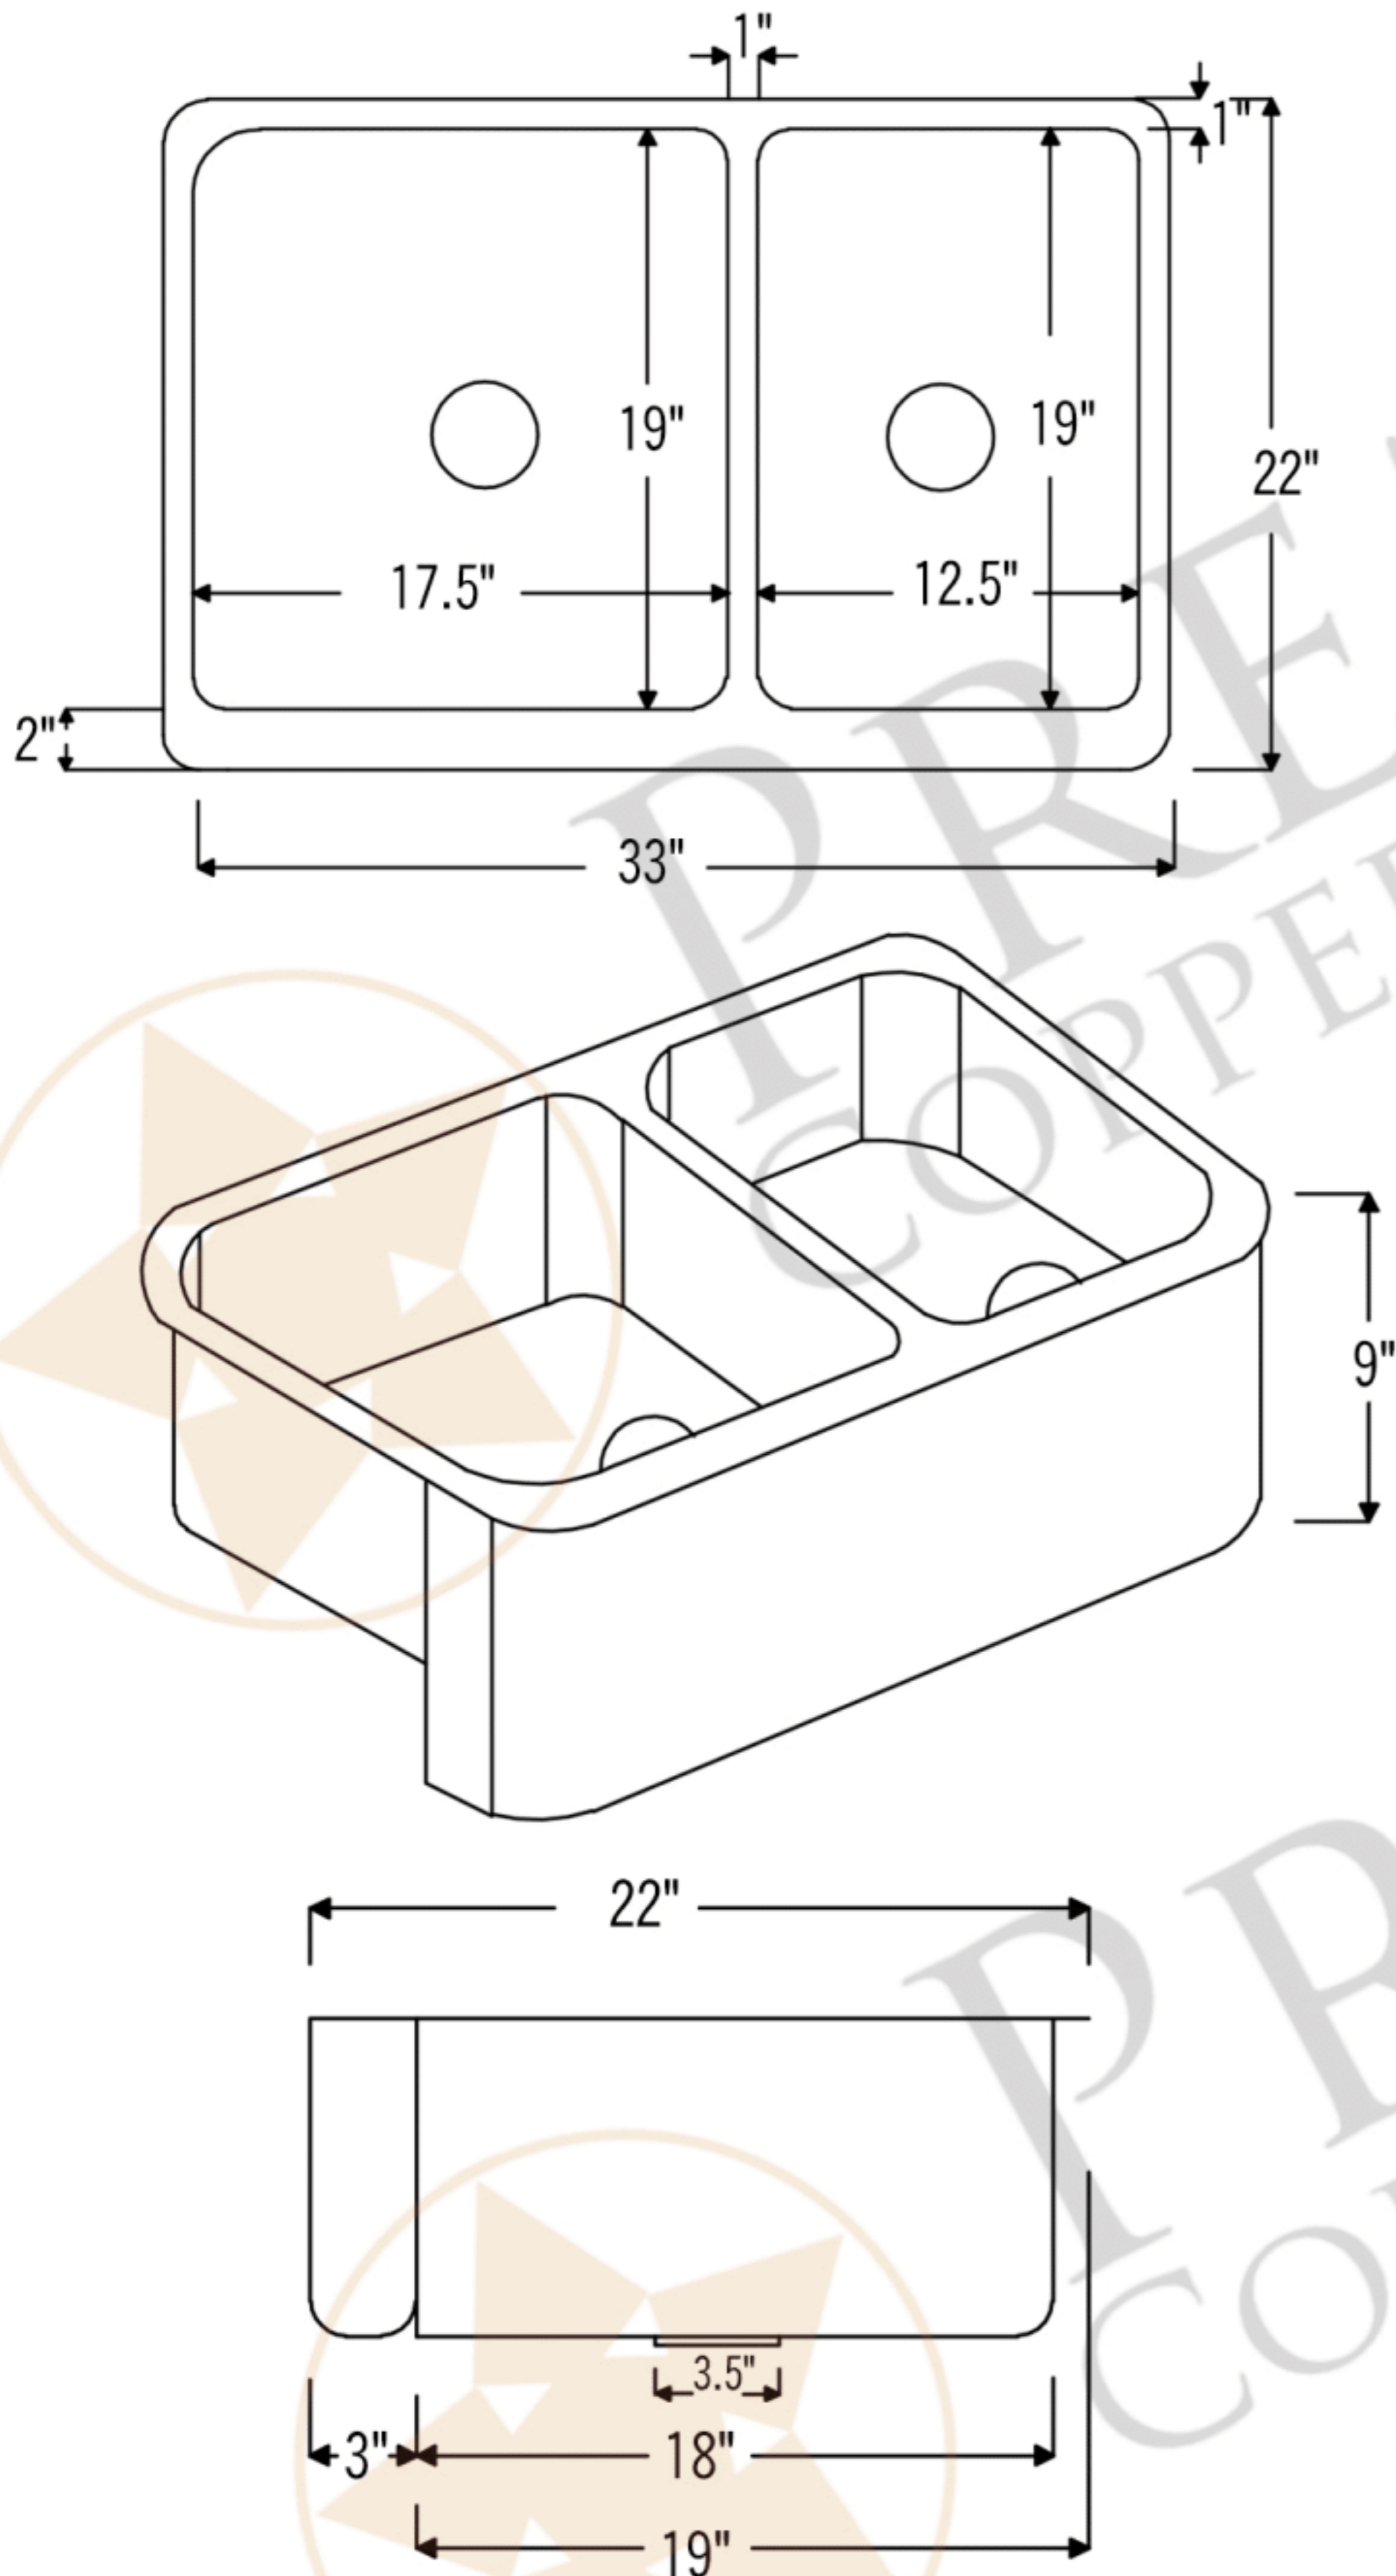

PREMIER
COPPER PRODUCTS

MODEL NUMBER: KA60DB33229

- Description: 33" Hammered Copper Kitchen Apron 60/40 Double Basin Sink
- Outer Dimension: 33" x 22" x 9"
- Inner Dimension: L: 17.5" x 19" x 9" / R: 12.5" x 19" x 9"
- Rim: Back, Left, Right - 1" / Front - 2"
- Divider: 1" Wide (Optimized)
- Drain Opening: 3.5"
- Gauge: 14
- Finish: Oil Rubbed Bronze

CODE/STANDARD COMPLIANCE

* IAPMO/cUPC LISTED

* ORB: Oil Rubbed Bronze

THIS PRODUCT IS HAND CRAFTED, SMALL VARIANCES IN COLOR AND SIZE MAY OCCUR.
DO NOT MAKE ANY INSTALLATION CUTS UNTIL YOU RECEIVE YOUR ITEM(S).