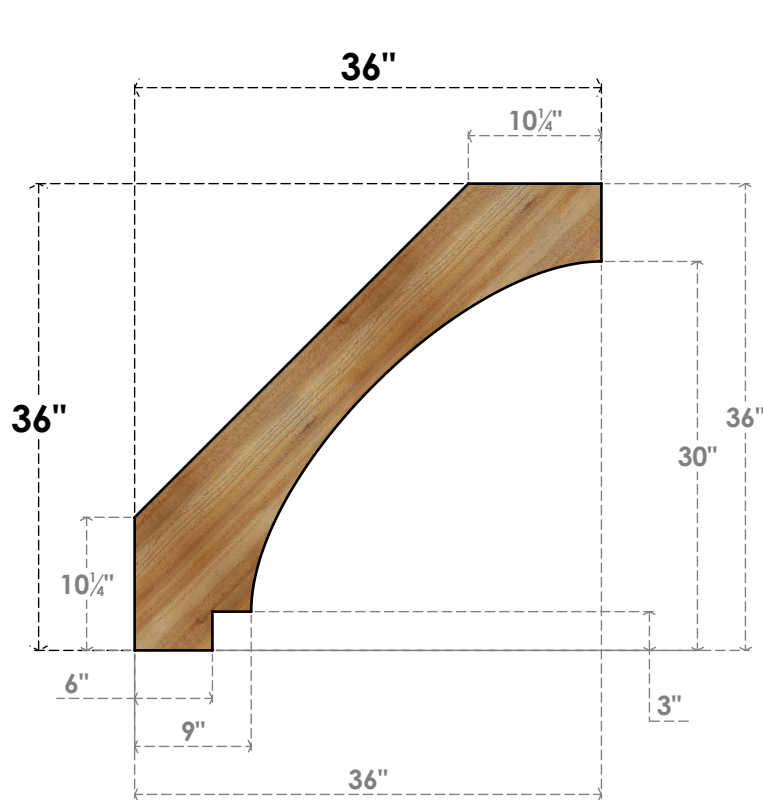

BRC06X36X36IMPOORWR

6"W X 36"D X 36"H IMPERIAL ROUGH SAWN BRACE, WESTERN RED CEDAR

SIDE

FRONT

EKENA MILLWORK
 2300 WEST MAIN ST.
 CLARKSVILLE, TX 75426
 TOLL FREE: 866-607-0453
 WWW.EKENAMILLWORK.COM

NOTES