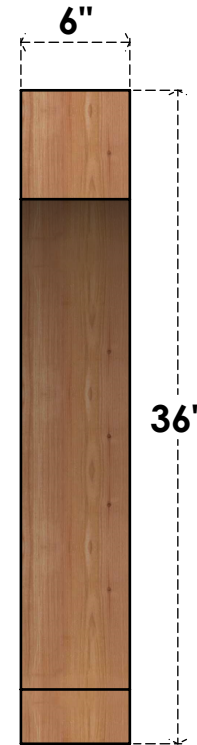

BRC06X36X36IMPOORWR

6"W X 36"D X 36"H IMPERIAL ROUGH SAWN BRACE, WESTERN RED CEDAR

SIDE

FRONT

EKENA MILLWORK
 2300 WEST MAIN ST.
 CLARKSVILLE, TX 75426
 TOLL FREE: 866-607-0453
 WWW.EKENAMILLWORK.COM

NOTES

1. INSTALLATION TO BE COMPLETED IN ACCORDANCE WITH MANUFACTURER'S SPECIFICATIONS.
2. DRAWING MAY NOT BE TO SCALE
3. THIS DRAWING IS INTENDED FOR DESIGN AND PLANNING PURPOSES ONLY.
4. ALL INFORMATION CONTAINED HEREIN WAS CURRENT AT THE TIME OF DEVELOPMENT BUT MUST BE REVIEWED AND APPROVED BY THE PRODUCT MANUFACTURER TO BE CONSIDERED ACCURATE.
5. PRODUCTS ARE NOT KILN DRIED. THIS ITEM IS UNIQUE AND WILL CONTAIN THE NATURAL VARIATIONS THAT THE WOOD SPECIES OFFERS. THIS MAY RESULT IN VARIATIONS UP TO 1/4"