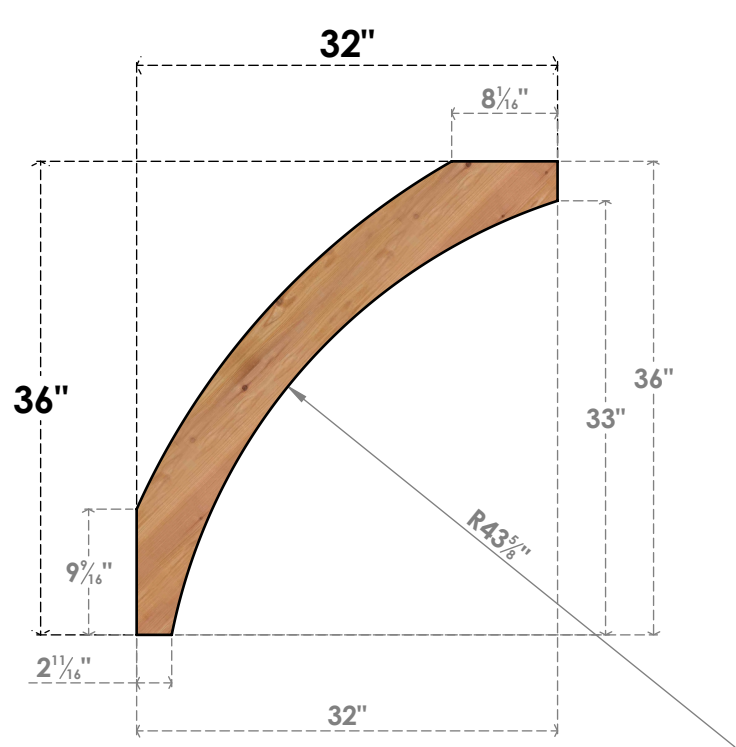

BRC06X32X36THR00SWR

5 1/2"W X 32"D X 36"H THORTON SMOOTH BRACE, WESTERN RED CEDAR

SIDE

FRONT

EKENA MILLWORK
 2300 WEST MAIN ST.
 CLARKSVILLE, TX 75426
 TOLL FREE: 866-607-0453
 WWW.EKENAMILLWORK.COM

NOTES

1. INSTALLATION TO BE COMPLETED IN ACCORDANCE WITH MANUFACTURER'S SPECIFICATIONS.
2. DRAWING MAY NOT BE TO SCALE
3. THIS DRAWING IS INTENDED FOR DESIGN AND PLANNING PURPOSES ONLY.
4. ALL INFORMATION CONTAINED HEREIN WAS CURRENT AT THE TIME OF DEVELOPMENT BUT MUST BE REVIEWED AND APPROVED BY THE PRODUCT MANUFACTURER TO BE CONSIDERED ACCURATE.
5. PRODUCTS ARE NOT KILN DRIED. THIS ITEM IS UNIQUE AND WILL CONTAIN THE NATURAL VARIATIONS THAT THE WOOD SPECIES OFFERS. THIS MAY RESULT IN VARIATIONS UP TO 1/4"