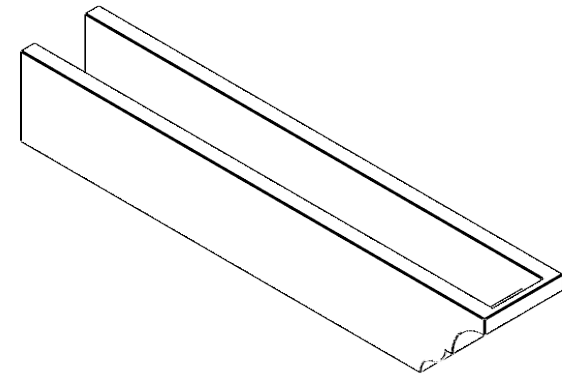

ITEM NUMBER: RFTURO060X06000X36000X006ASH00RCPR

6"W X 6"H X 36"L TIMBERTHANE ROUGH CEDAR ASHEBORO FAUX WOOD OPEN RAFTER TAIL, 6"L END, PRIMED TAN

GENERATED DATE : 03/02/2023

EKENA MILLWORK
 2300 WEST MAIN ST.
 CLARKSVILLE, TX 75426
 TOLL FREE: 866-607-0453
 WWW.EKENAMILLWORK.COM

NOTES

1. INSTALLATION TO BE COMPLETED IN ACCORDANCE WITH MANUFACTURER'S SPECIFICATIONS.
2. DRAWING MAY NOT BE TO SCALE
3. THIS DRAWING IS INTENDED FOR DESIGN AND PLANNING PURPOSES ONLY.
4. ALL INFORMATION CONTAINED HEREIN WAS CURRENT AT THE TIME OF DEVELOPMENT BUT MUST BE REVIEWED AND APPROVED BY THE PRODUCT MANUFACTURER TO BE CONSIDERED ACCURATE.
5. TIMBERTHANE ARCHITECTURAL PRODUCTS ARE MADE FROM HIGH DENSITY URETHANE AND COME FACTORY PRIMED