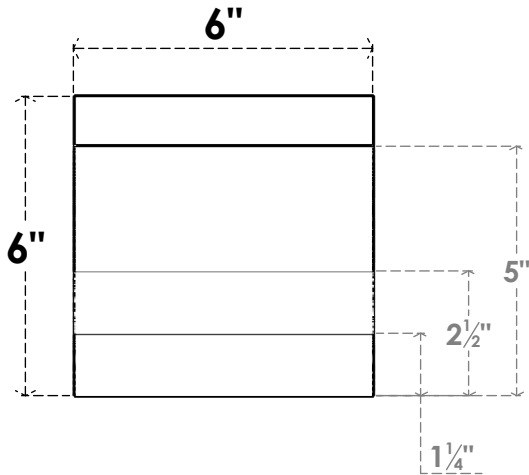

ITEM NUMBER: RFTURO060X06000X36000X006ASH00RCPR

6"W X 6"H X 36"L TIMBERTHANE ROUGH CEDAR ASHEBORO FAUX WOOD OPEN RAFTER TAIL, 6"L END, PRIMED TAN

GENERATED DATE : 03/02/2023

EKENA MILLWORK
 2300 WEST MAIN ST.
 CLARKSVILLE, TX 75426
 TOLL FREE: 866-607-0453
 WWW.EKENAMILLWORK.COM

NOTES

1. INSTALLATION TO BE COMPLETED IN ACCORDANCE WITH MANUFACTURER'S SPECIFICATIONS.
2. DRAWING MAY NOT BE TO SCALE
3. THIS DRAWING IS INTENDED FOR DESIGN AND PLANNING PURPOSES ONLY.
4. ALL INFORMATION CONTAINED HEREIN WAS CURRENT AT THE TIME OF DEVELOPMENT BUT MUST BE REVIEWED AND APPROVED BY THE PRODUCT MANUFACTURER TO BE CONSIDERED ACCURATE.
5. TIMBERTHANE ARCHITECTURAL PRODUCTS ARE MADE FROM HIGH DENSITY URETHANE AND COME FACTORY PRIMED