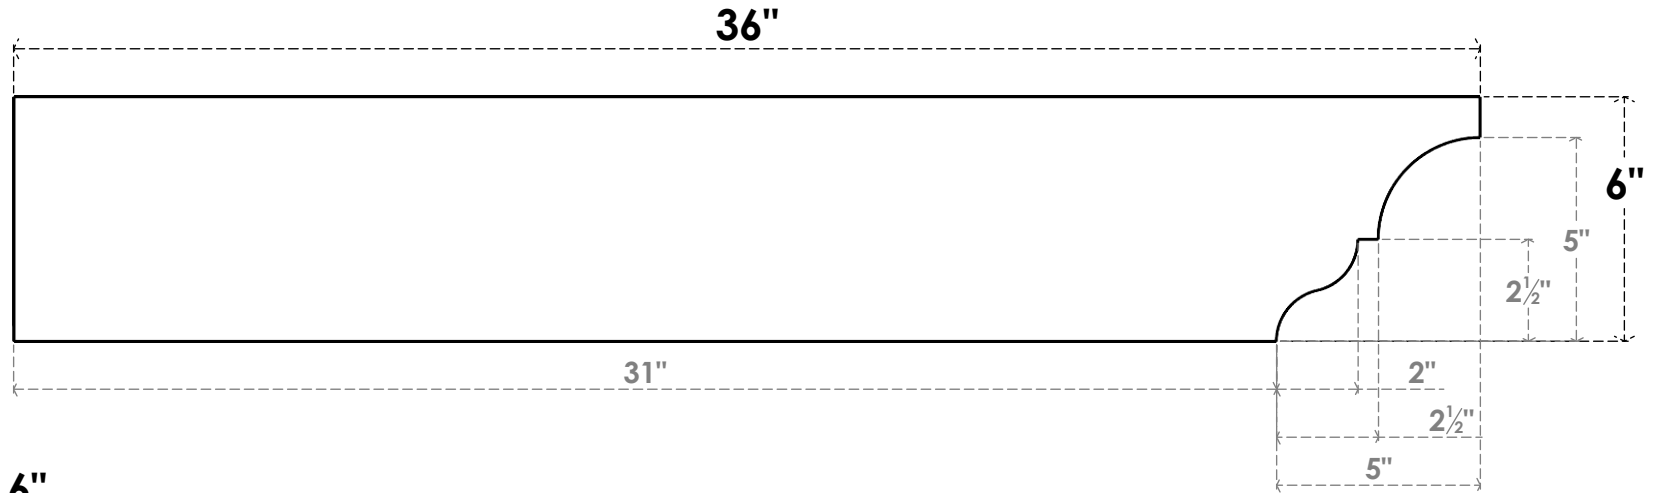

ITEM NUMBER: RFTURO060X06000X36000X006ASH00RCPR

6"W X 6"H X 36"L TIMBERTHANE ROUGH CEDAR ASHEBORO FAUX WOOD OPEN RAFTER TAIL, 6"L END, PRIMED TAN

GENERATED DATE : 03/02/2023

EKENA MILLWORK
 2300 WEST MAIN ST.
 CLARKSVILLE, TX 75426
 TOLL FREE: 866-607-0453
 WWW.EKENAMILLWORK.COM

NOTES

1. INSTALLATION TO BE COMPLETED IN ACCORDANCE WITH MANUFACTURER'S SPECIFICATIONS.
2. DRAWING MAY NOT BE TO SCALE
3. THIS DRAWING IS INTENDED FOR DESIGN AND PLANNING PURPOSES ONLY.
4. ALL INFORMATION CONTAINED HEREIN WAS CURRENT AT THE TIME OF DEVELOPMENT BUT MUST BE REVIEWED AND APPROVED BY THE PRODUCT MANUFACTURER TO BE CONSIDERED ACCURATE.
5. TIMBERTHANE ARCHITECTURAL PRODUCTS ARE MADE FROM HIGH DENSITY URETHANE AND COME FACTORY PRIMED