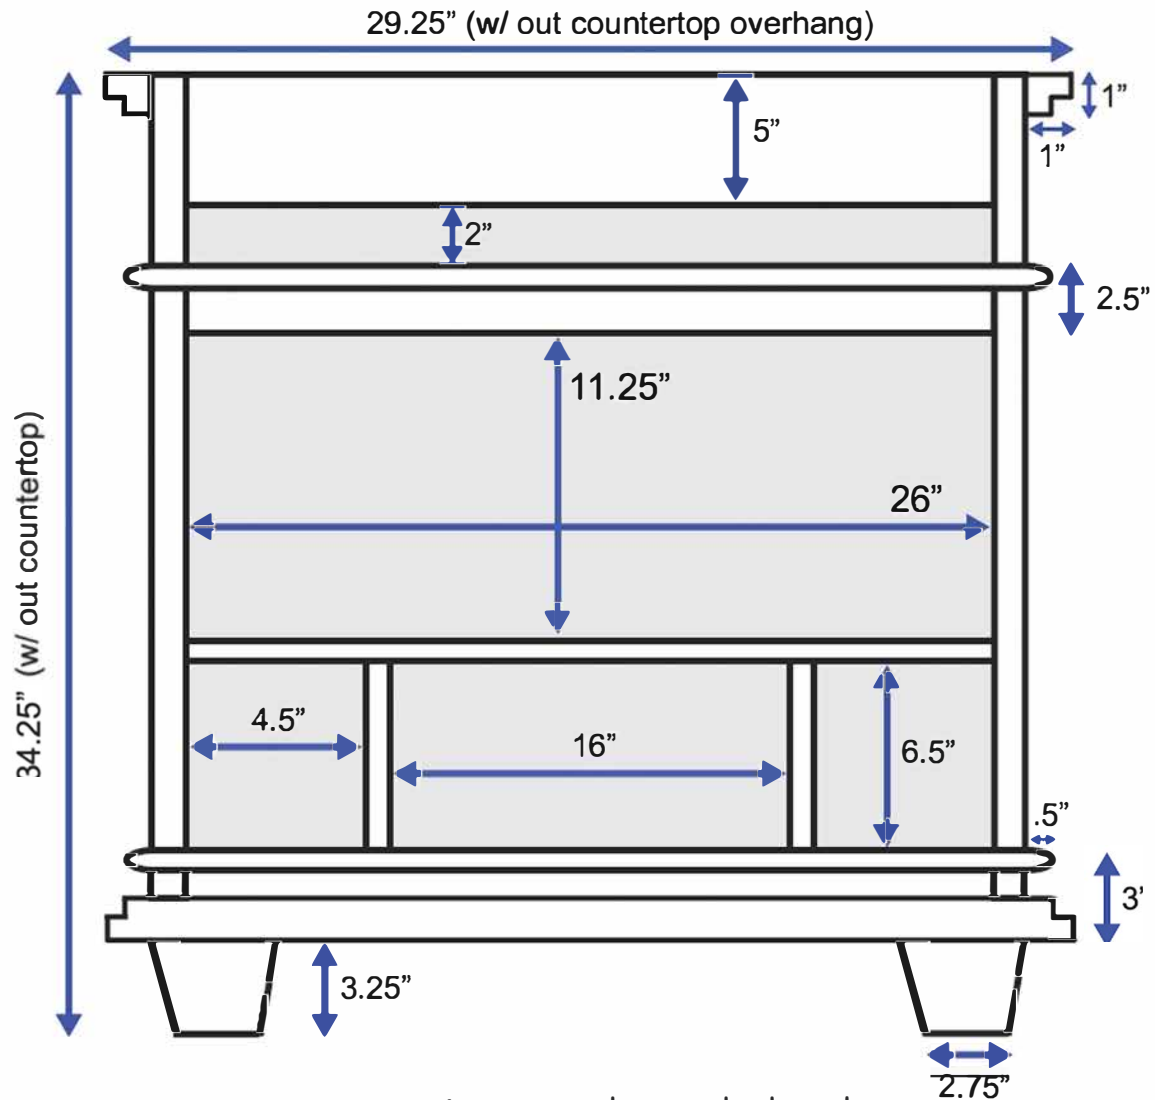

# 30-inch Bath Vanity (Back View)

All measurements are approximate and rounded to the nearest quarter-inch. Please allow for a slight margin of error.