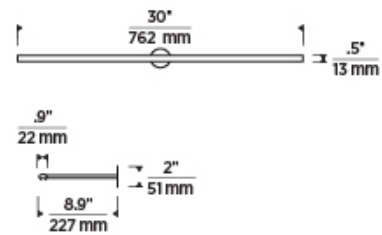

7400 Linder Avenue, Skokie, IL 60077
T 847.410.4400 | F 847.410.4500 | techlighting.com

PLURAL DOME 30 PICTURE LIGHT

VISUAL COMFORT & Co.

SPECIFICATIONS

PRIMARY MATERIAL	Aluminum or Brass
SHADE MATERIAL	Acrylic
NET WEIGHT	3 lbs
HEIGHT	0.5in
WIDTH	8.9in
LENGTH	30in
MIN. EXTENSION FROM WALL	8.9in
UP LIGHT / DOWN LIGHT / BOTH?	
WET LISTED	
DAMP LISTED	
DRY LISTED	
UP / DOWN	
HORIZONTAL / VERTICAL	
WALL / CEILING MOUNT	
GENERAL LISTING	ETL Listed
ADA COMPLIANT	
INCLUDES	