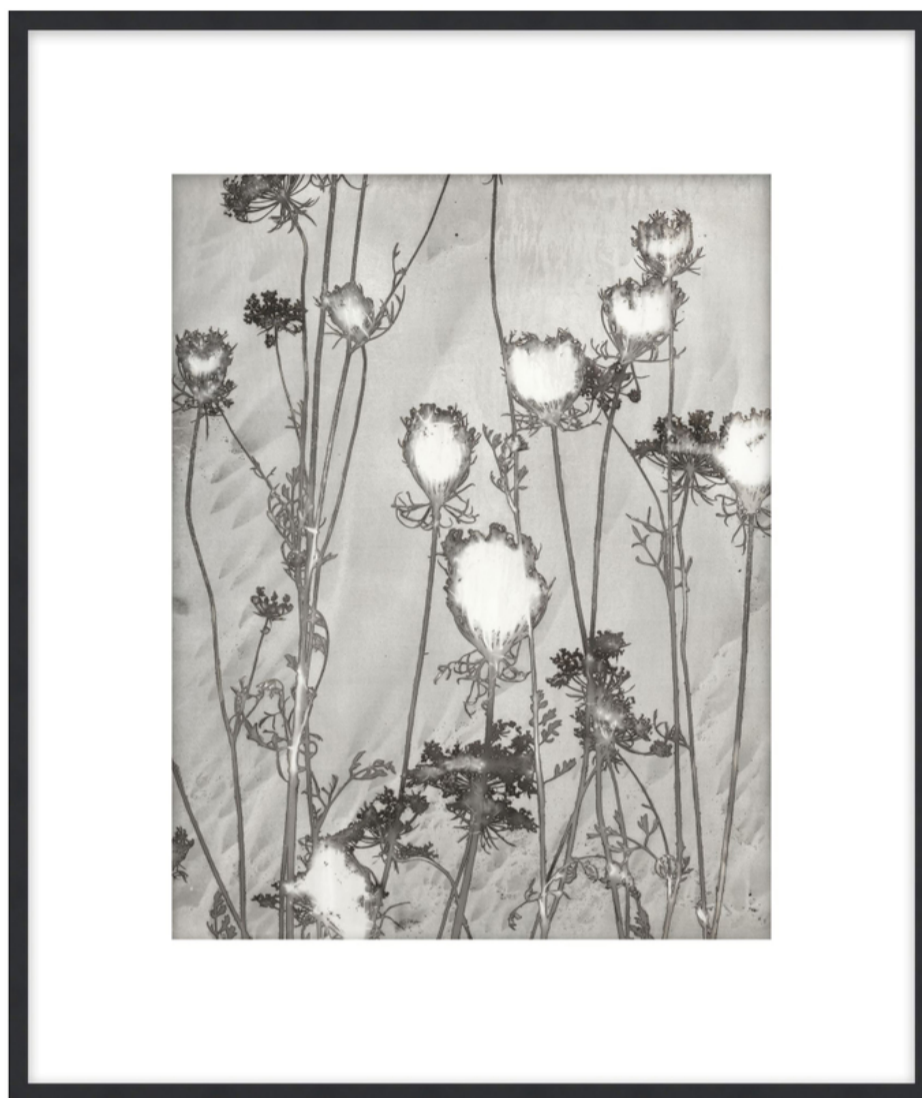

# THEODORE ALEXANDER

## Lucent Botanicals 1

D3083S61641-5059

Wood Frame

Textured Paper - Single Matboard

M5 - White Smooth + White Core Width:6"

F1344 - Matte Black Cap Frame - Width: 0.75

W 25½ x D 1¼ x H 28½ inches

Material(s):