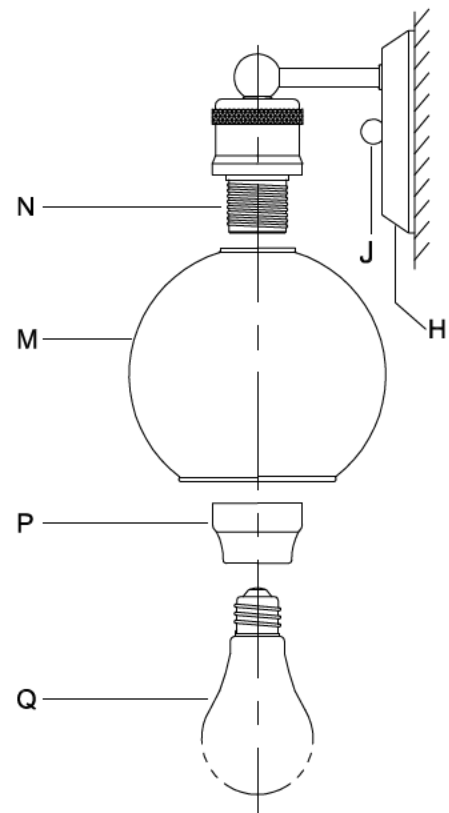

Assembly & Installation Instructions

CAUTION: Read instructions carefully and turn electricity off at main circuit breaker panel before beginning installation.

WARNING - If any Special Control Devices are used with this Fixture, Follow the Instructions Carefully to assure full compliance with N.E.C. requirements. If there are any questions, contact a Qualified Electrical Contractor.
WARNING - This product contains chemicals known to the State of California to cause cancer, birth defects and /or other reproductive harm. Thoroughly wash hands after installing, handling, cleaning, or otherwise touching this product.
CAUTION - All glass is fragile, use care when handling Glass component(s) and or Lamp(s).

CANOPY MOUNTING & WIRE CONNECTION ASSEMBLY STEPS:

1. D,E → A
2. K,L → D
3. B,A → C
4. F → G
5. H,J → D

ADJUST HEIGHT WITH "D"	L	→	A (TO LOCK)
AJUSTA LA ALTURA CON "D"	L	→	A (APRETAR)
RÉGLEZ LA HAUTEUR AVEC "D"	L	→	A (À VERROUILLER)

FIXTURE ASSEMBLY STEPS:

1. M,P → N
2. Q → N

B, C, G & Q
 (NOT FURNISHED)
 (NO INCLUIDA)
 (NON FOURNIE)

Instructions d'Assemblage et Installation

MISE EN GARDE: Lire les instructions avec soin et couper le courant au disjoncteur central avant de commencer l'installation.