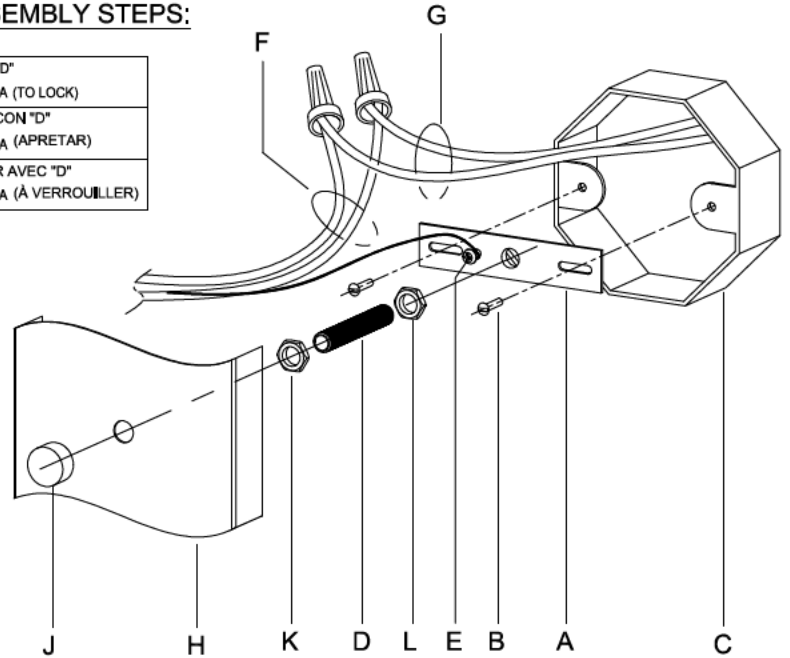

Assembly & Installation Instructions

CAUTION: Read instructions carefully and turn electricity off at main circuit breaker panel before beginning installation.

WARNING - If any Special Control Devices are used with this Fixture, Follow the Instructions Carefully to assure full compliance with N.E.C. requirements. If there are any questions, contact a Qualified Electrical Contractor.
WARNING - This product contains chemicals known to the State of California to cause cancer, birth defects and /or other reproductive harm. Thoroughly wash hands after installing, handling, cleaning, or otherwise touching this product.
CAUTION - All glass is fragile, use care when handling Glass component(s) and or Lamp(s).

CANOPY MOUNTING & WIRE CONNECTION ASSEMBLY STEPS:

1. D,E → A
2. K,L → D
3. B,A → C
4. F → G
5. H,J → D

ADJUST HEIGHT WITH "D"	L	→	A (TO LOCK)
AJUSTA LA ALTURA CON "D"	L	→	A (APRETAR)
RÉGLEZ LA HAUTEUR AVEC "D"	L	→	A (À VERROUILLER)

FIXTURE ASSEMBLY STEPS:

1. M,P → N
2. Q → N

B, C, G & Q
 (NOT FURNISHED)
 (NO INCLUIDA)
 (NON FOURNIE)

Instructions d'Assemblage et Installation

MISE EN GARDE: Lire les instructions avec soin et couper le courant au disjoncteur central avant de commencer l'installation.