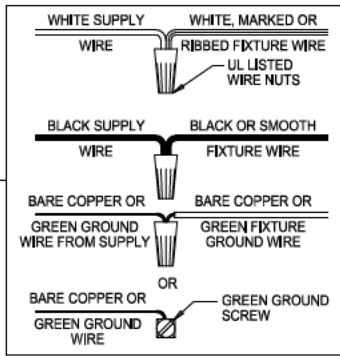

Assembly & Installation Instructions

CAUTION: Read instructions carefully and turn electricity off at main circuit breaker panel before beginning installation.

WARNING - If any Special Control Devices are used with this Fixture, Follow the Instructions Carefully to assure full compliance with N.E.C. requirements. If there are any questions, contact a Qualified Electrical Contractor.
WARNING - This product contains chemicals known to the State of California to cause cancer, birth defects and /or other reproductive harm. Thoroughly wash hands after installing, handling, cleaning, or otherwise touching this product.
CAUTION - All glass is fragile, use care when handling Glass component(s) and or Lamp(s).

CANOPY MOUNTING & WIRE CONNECTION ASSEMBLY STEPS:

1. D,E → A
2. K,L → D
3. B,A → C
4. F → G
5. H,J → D

ADJUST HEIGHT WITH "D"	L	→	A (TO LOCK)
AJUSTA LA ALTURA CON "D"	L	→	A (APRETAR)
RÉGLEZ LA HAUTEUR AVEC "D"	L	→	A (À VERROUILLER)

FIXTURE ASSEMBLY STEPS:

1. M,P → N
2. Q → N

B, C, G & Q
 (NOT FURNISHED)
 (NO INCLUIDA)
 (NON FOURNIE)

Instructions d'Assemblage et Installation

MISE EN GARDE: Lire les instructions avec soin et couper le courant au disjoncteur central avant de commencer l'installation.