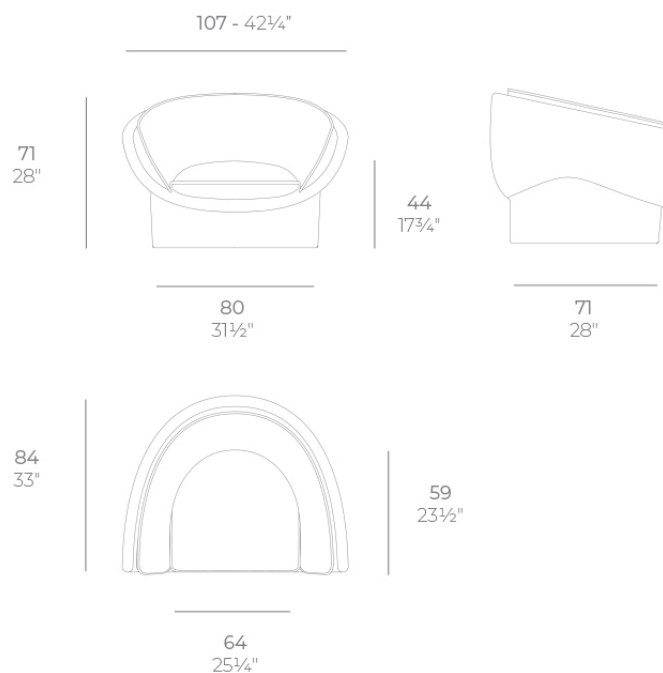

Weight: 18 Kg

LUNA Butaca
LUNA Armchair
ref. 54850

Finishes

finishes

BASIC

Ref. 54850

white 2001

ecru 2003