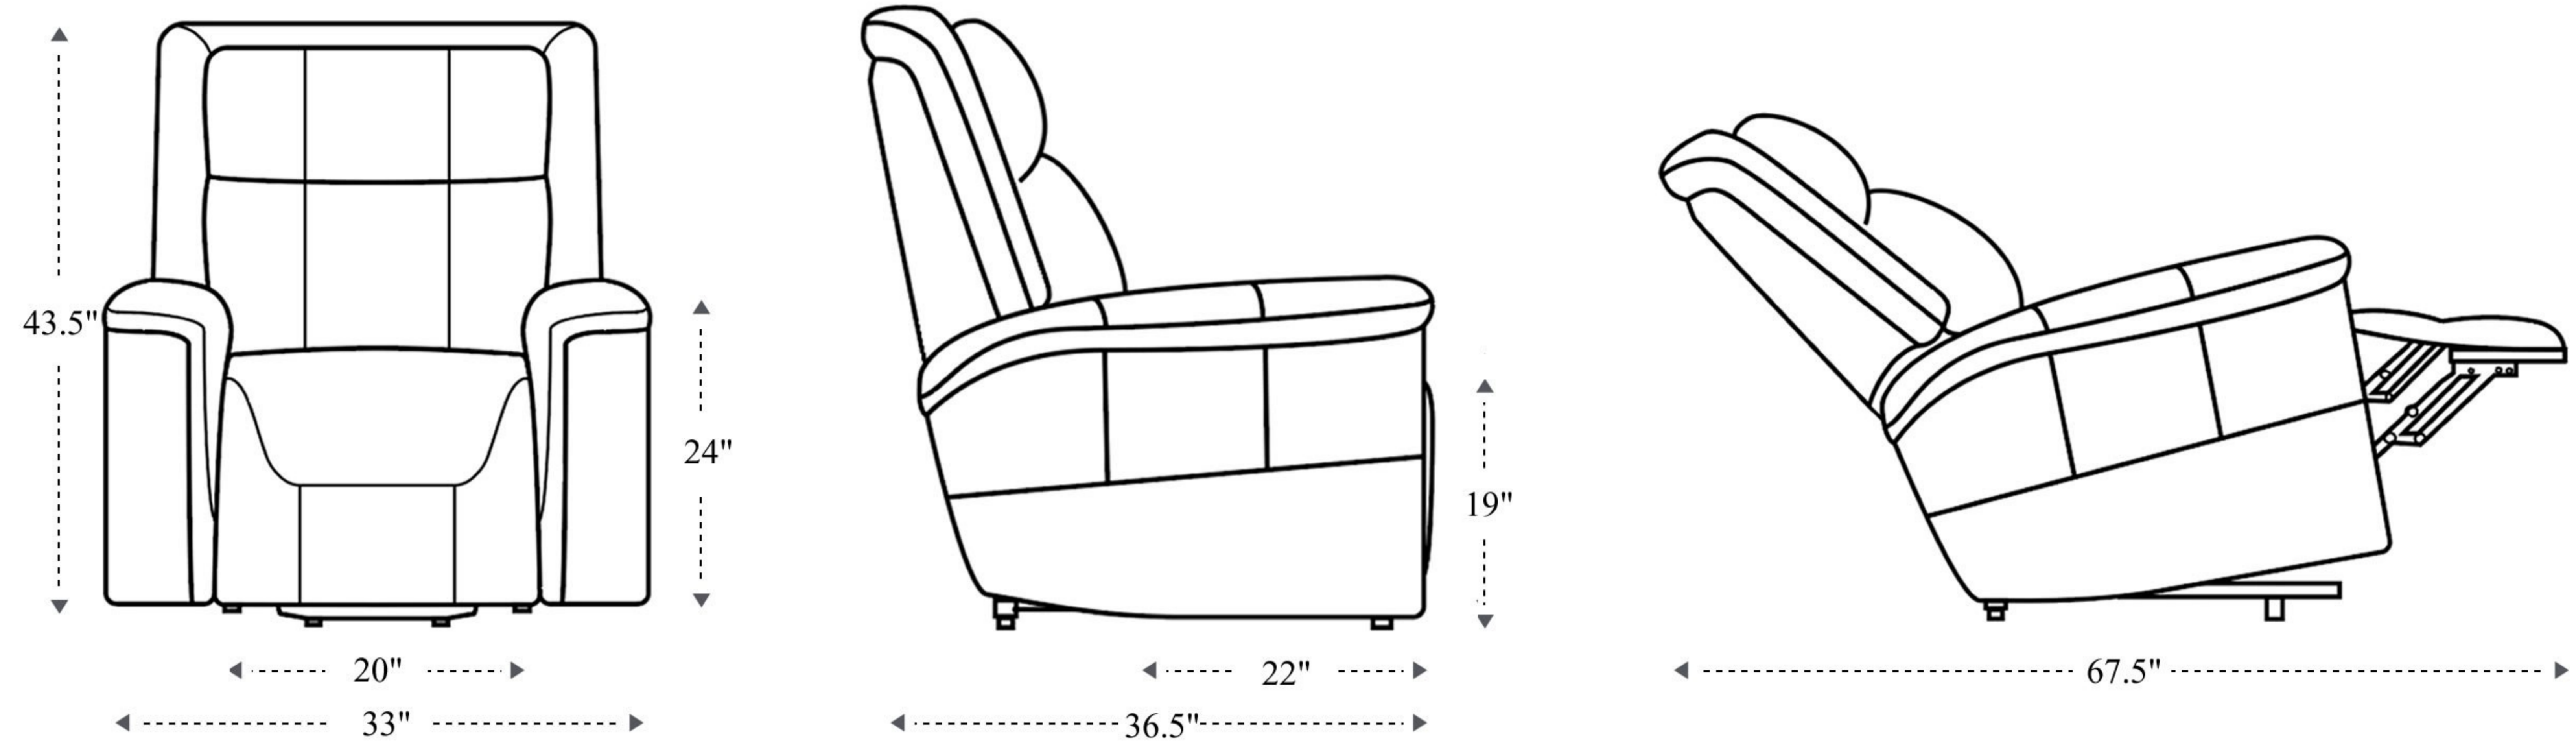

MORI#

Power Reclining Home Theater Recliner

Overall Dimensions	33" x 36.5" x 43.5"
Overall Width	33"
Overall Depth	36.5"
Overall Height	43.5"
Overall Weight	112 lbs.
Fully Reclined	67.5"
Distance from Wall	7"
Back of Seat to end of Chaise	40"
Leg Height (Distance from Foot Rest to Floor in Full Recline)	22"
Head Height (Distance from Headrest to floor when fully recline)	35"

Seat Width	20"
Seat Depth	22"
Seat Height	19"
Arm Width	6"
Arm Depth	13.5"
Arm Height	25.5"
Back Width	20"
Back Height	27.5"
Headrest Extended from Back	6"