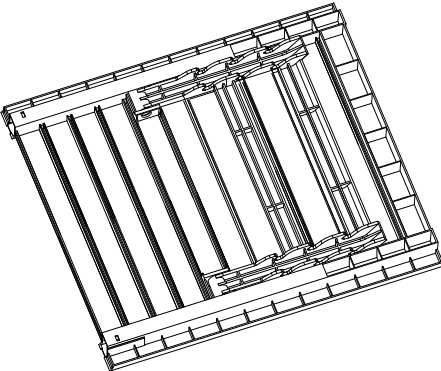

PLASTIC SUN LOUNGER

ASSEMBLE INSTRUCTIONS

Please note: After assembly, it cannot be disassembled. Please confirm that the goods are satisfactory before assembling. After assembly, it cannot be returned

IMPORTANT

PARTS LIST

CB (X1)

B (X1)

F (X1)

M2 (X2)

M1 (X4)

1

F (X1)