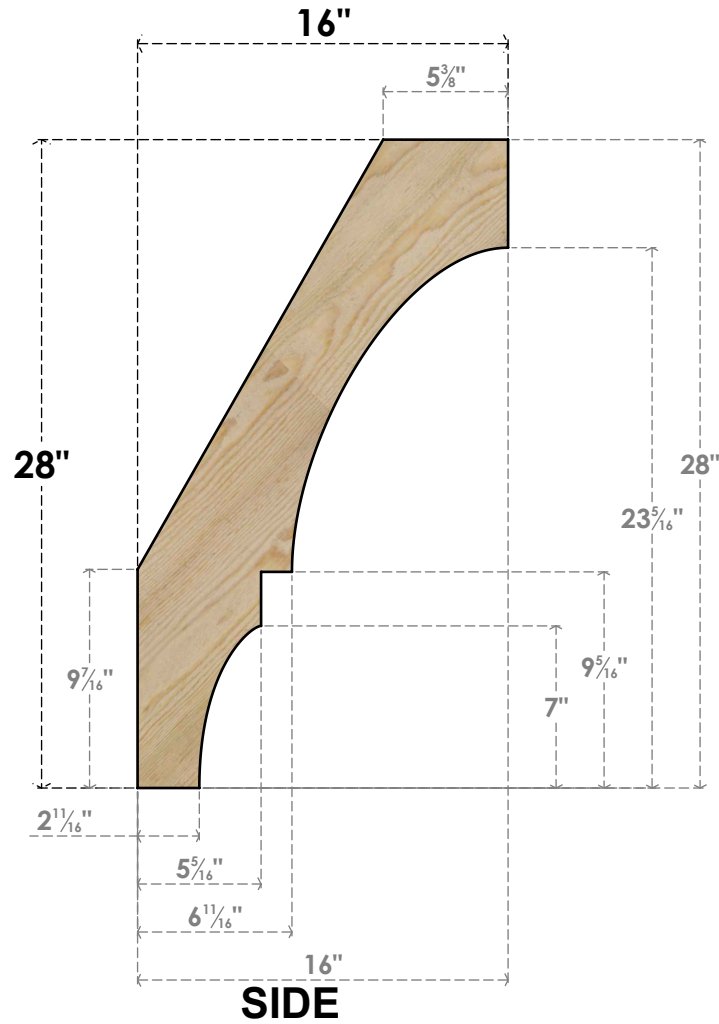

# BRC06X16X28BOA00RDF

6"W X 16"D X 28"H BALBOA ROUGH SAWN BRACE, DOUGLAS FIR

**EKENA MILLWORK**  
 2300 WEST MAIN ST.  
 CLARKSVILLE, TX 75426  
 TOLL FREE: 866-607-0453  
 WWW.EKENAMILLWORK.COM

### NOTES

1. INSTALLATION TO BE COMPLETED IN ACCORDANCE WITH MANUFACTURER'S SPECIFICATIONS.
2. DRAWING MAY NOT BE TO SCALE
3. THIS DRAWING IS INTENDED FOR DESIGN AND PLANNING PURPOSES ONLY.
4. ALL INFORMATION CONTAINED HEREIN WAS CURRENT AT THE TIME OF DEVELOPMENT BUT MUST BE REVIEWED AND APPROVED BY THE PRODUCT MANUFACTURER TO BE CONSIDERED ACCURATE.
5. PRODUCTS ARE NOT KILN DRIED. THIS ITEM IS UNIQUE AND WILL CONTAIN THE NATURAL VARIATIONS THAT THE WOOD SPECIES OFFERS. THIS MAY RESULT IN VARIATIONS UP TO 1/4"