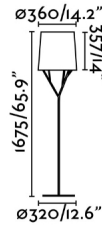

Modern floor lamp made from steel with a textile shade.
Designed by: Estudi Ribaudí.

General characteristics

Fixation	Floor
voltage	120V
Hertz	60Hz
Cable length	0.02 ft
Switch type	Push
Max. Power	15W

Material