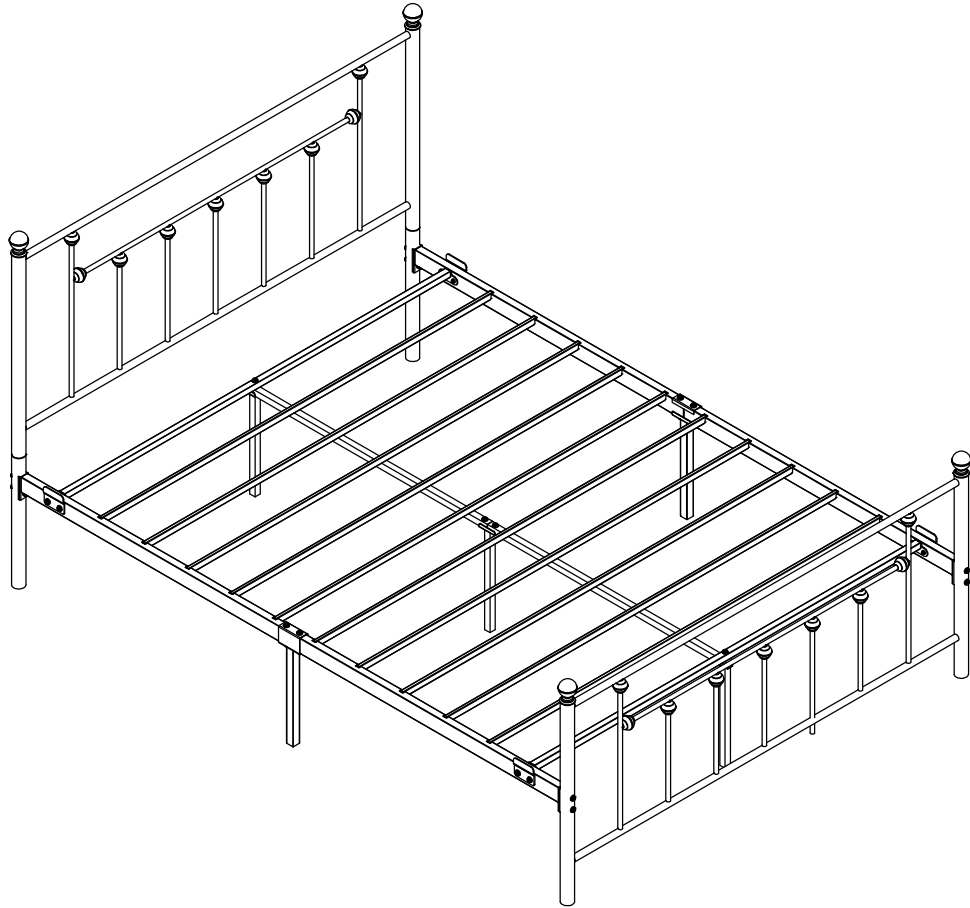

ASSEMBLY INSTRUCTIONS

ASSEMBLY INSTRUCTIONS

			QTY.
A		10 MM	4+4
B		40 MM	10
C		56 MM	10
D		70 MM	4
E			15
F			8
G			4
H		5mm	2
I		4mm	1
J			1
K			4

Part No.	Part	Qty.
1	Headboard	01
2	Headboard Legs	02
3	Side Tubes Left/Right	04
4	Center Connect Tube	02
5	Side Support Legs	02
6	Center Leg (2 Holes)	01
7	Center Leg (1 Hole)	02
8	Head/Foot Connect Tube	02
9	Slats	10
10	Footboard	01