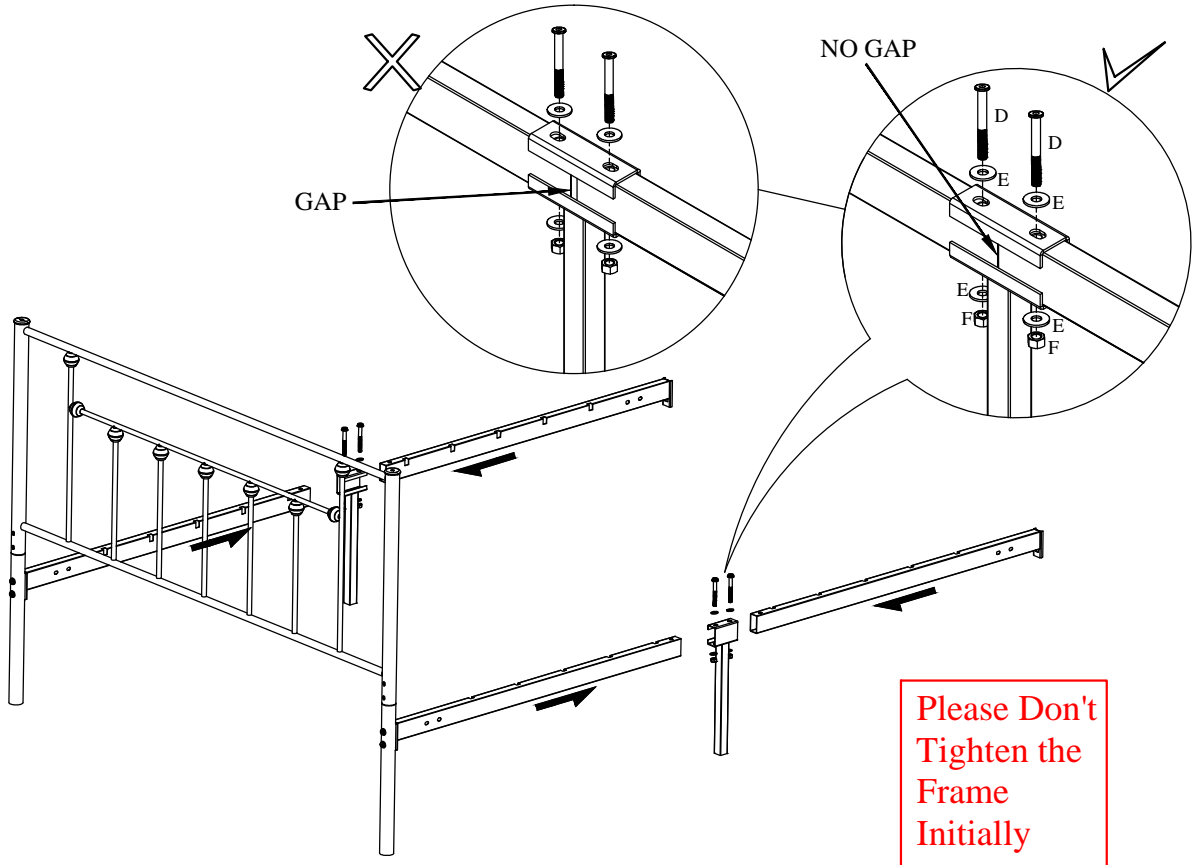

ASSEMBLY INSTRUCTIONS

ASSEMBLY INSTRUCTIONS

			QTY.
A		10 MM	4+4
B		40 MM	10
C		56 MM	10
D		70 MM	4
E			15
F			8
G			4
H		5mm	2
I		4mm	1
J			1
K			4

Part No.	Part	Qty.
1	Headboard	01
2	Headboard Legs	02
3	Side Tubes Left/Right	04
4	Center Connect Tube	02
5	Side Support Legs	02
6	Center Leg (2 Holes)	01
7	Center Leg (1 Hole)	02
8	Head/Foot Connect Tube	02
9	Slats	10
10	Footboard	01

ASSEMBLY INSTRUCTIONS

1

2

ASSEMBLY INSTRUCTIONS

3

4

Please Don't Tighten the Frame Initially

ASSEMBLY INSTRUCTIONS

5

Please Don't
Tighten the
Frame
Initially

6

Please Don't
Tighten the
Frame
Initially

ASSEMBLY INSTRUCTIONS

7

Please Tighten
the Frame
After Inserting
the Slats

8