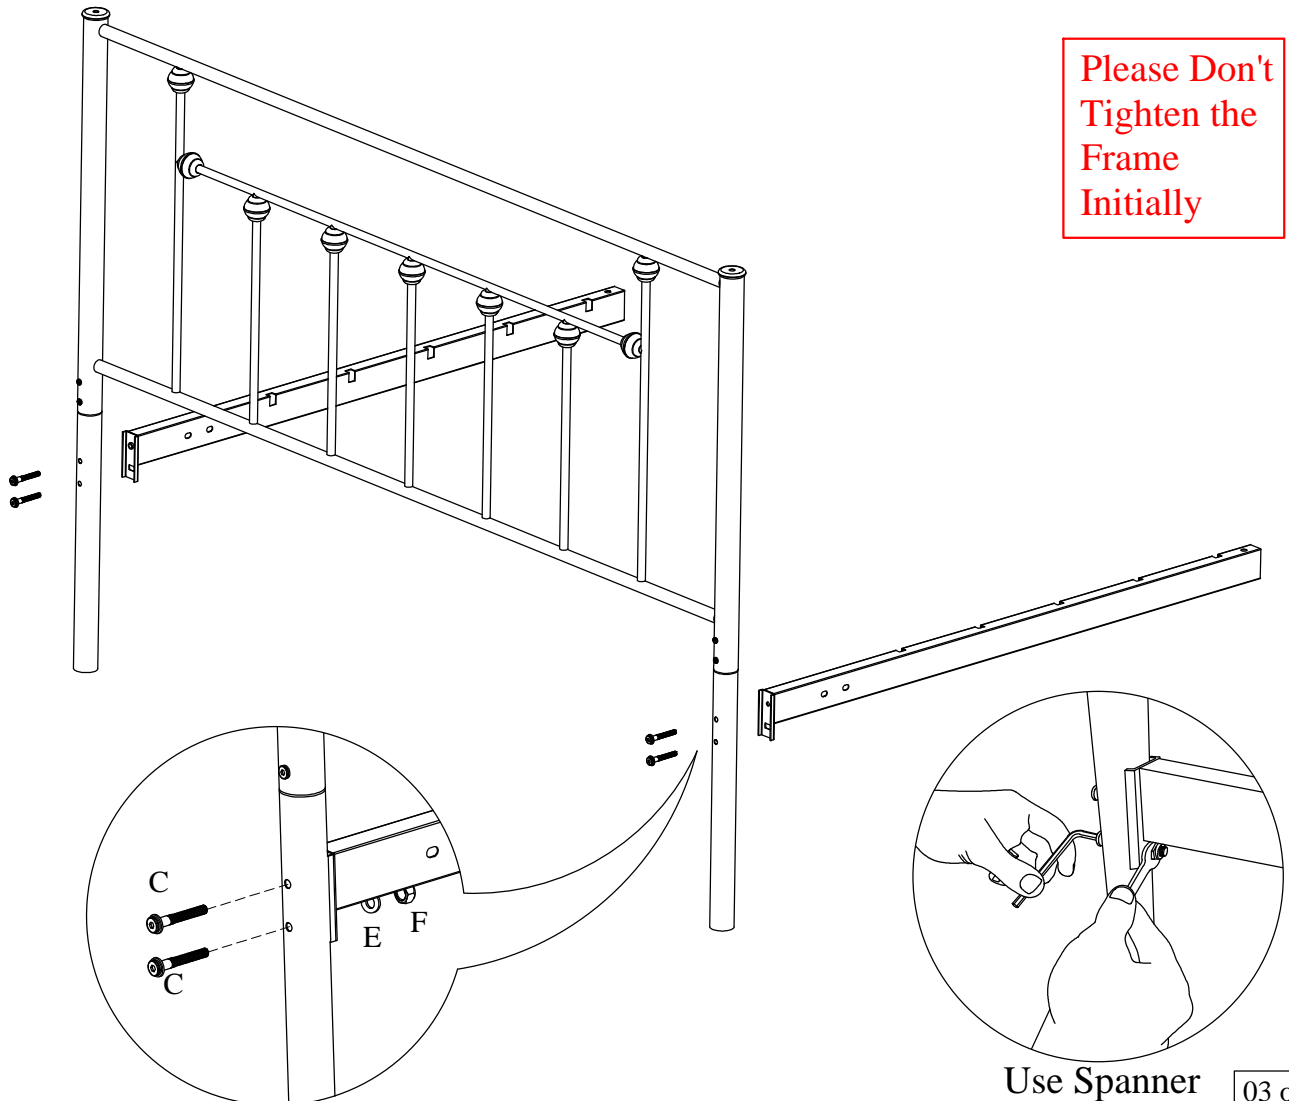

ASSEMBLY INSTRUCTIONS

ASSEMBLY INSTRUCTIONS

			QTY.
A		10 MM	4+4
B		40 MM	10
C		56 MM	10
D		70 MM	4
E			15
F			8
G			4
H		5mm	2
I		4mm	1
J			1
K			4

Part No.	Part	Qty.
1	Headboard	01
2	Headboard Legs	02
3	Side Tubes Left/Right	04
4	Center Connect Tube	02
5	Side Support Legs	02
6	Center Leg (2 Holes)	01
7	Center Leg (1 Hole)	02
8	Head/Foot Connect Tube	02
9	Slats	10
10	Footboard	01

ASSEMBLY INSTRUCTIONS

1

2

ASSEMBLY INSTRUCTIONS

3

4

Please Don't Tighten the Frame Initially

ASSEMBLY INSTRUCTIONS