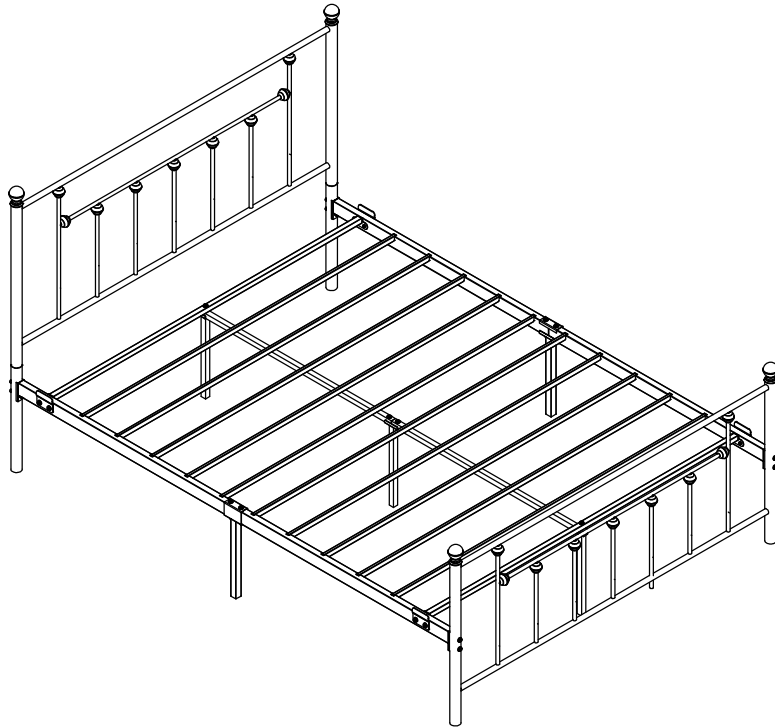

ASSEMBLY INSTRUCTIONS

ASSEMBLY INSTRUCTIONS

			QTY.
A		10 MM	4+4
B		40 MM	10
C		56 MM	10
D		70 MM	4
E			15
F			8
G			4
H		5mm	2
I		4mm	1
J			1
K			4

Part No.	Part	Qty.
1	Headboard	01
2	Headboard Legs	02
3	Side Tubes Left/Right	04
4	Center Connect Tube	02
5	Side Support Legs	02
6	Center Leg (2 Holes)	01
7	Center Leg (1 Hole)	02
8	Head/Foot Connect Tube	02
9	Slats	10
10	Footboard	01