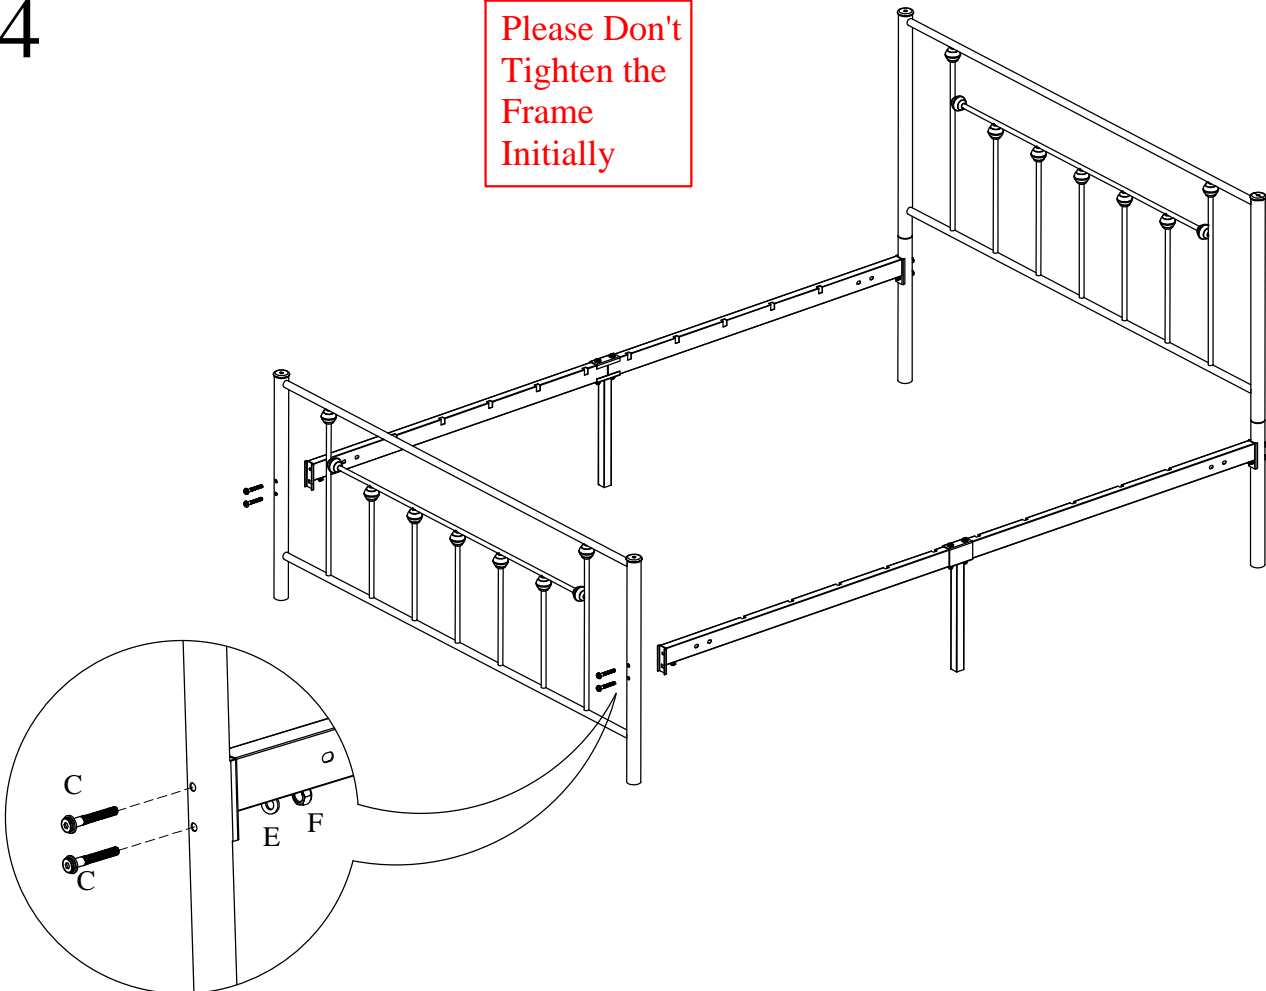

ASSEMBLY INSTRUCTIONS

ASSEMBLY INSTRUCTIONS

			QTY.
A		10 MM	4+4
B		40 MM	10
C		56 MM	10
D		70 MM	4
E			15
F			8
G			4
H		5mm	2
I		4mm	1
J			1
K			4

Part No.	Part	Qty.
1	Headboard	01
2	Headboard Legs	02
3	Side Tubes Left/Right	04
4	Center Connect Tube	02
5	Side Support Legs	02
6	Center Leg (2 Holes)	01
7	Center Leg (1 Hole)	02
8	Head/Foot Connect Tube	02
9	Slats	10
10	Footboard	01

ASSEMBLY INSTRUCTIONS

1

2

ASSEMBLY INSTRUCTIONS

3

4

Please Don't Tighten the Frame Initially

ASSEMBLY INSTRUCTIONS

5

Please Don't
Tighten the
Frame
Initially

6

Please Don't
Tighten the
Frame
Initially

ASSEMBLY INSTRUCTIONS

7

Please Tighten
the Frame
After Inserting
the Slats

8