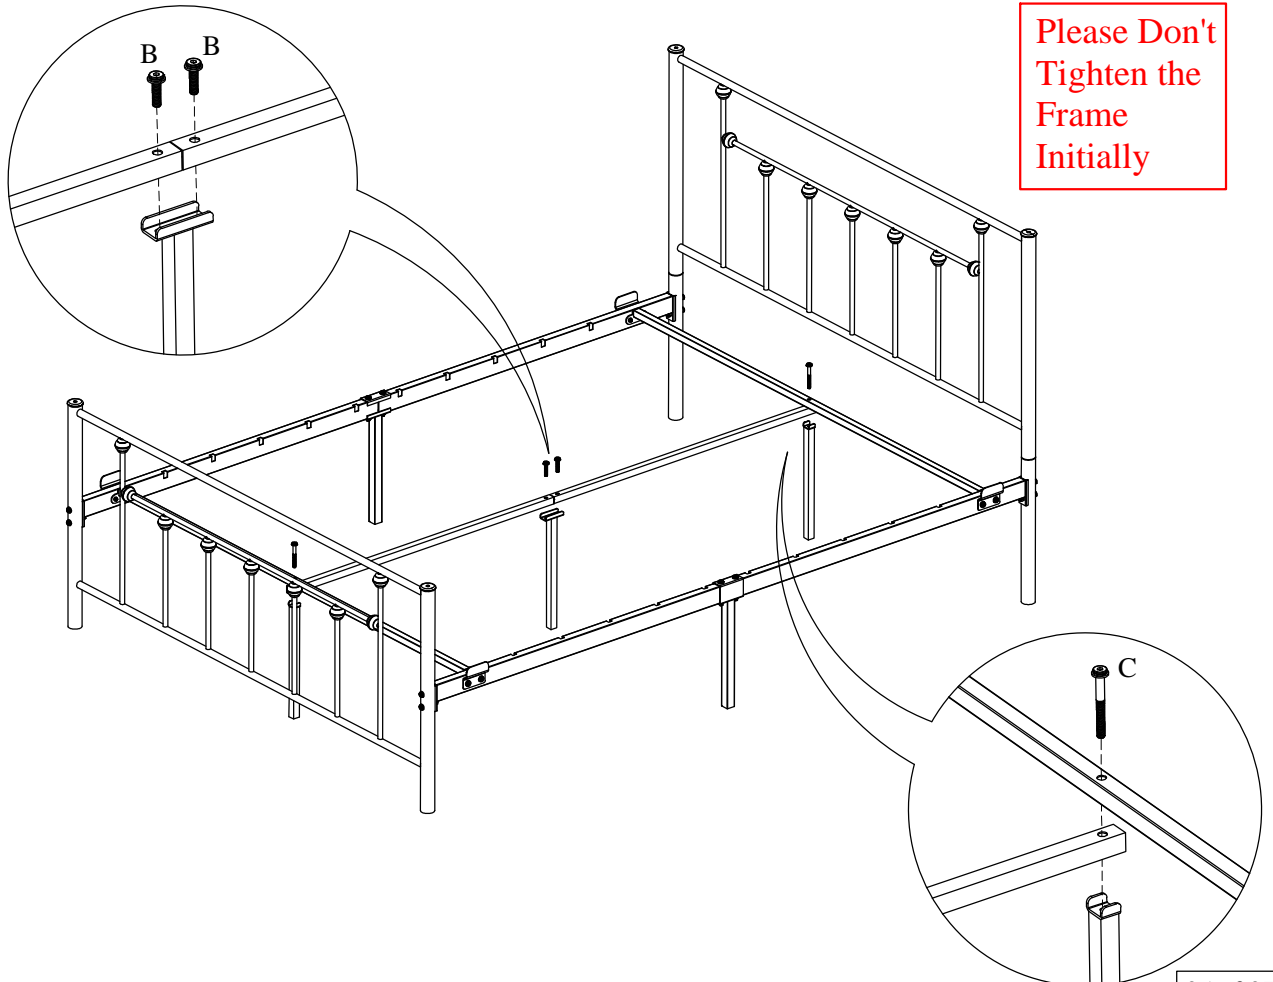

ASSEMBLY INSTRUCTIONS

ASSEMBLY INSTRUCTIONS

			QTY.
A		10 MM	4+4
B		40 MM	10
C		56 MM	10
D		70 MM	4
E			15
F			8
G			4
H		5mm	2
I		4mm	1
J			1
K			4

Part No.	Part	Qty.
1	Headboard	01
2	Headboard Legs	02
3	Side Tubes Left/Right	04
4	Center Connect Tube	02
5	Side Support Legs	02
6	Center Leg (2 Holes)	01
7	Center Leg (1 Hole)	02
8	Head/Foot Connect Tube	02
9	Slats	10
10	Footboard	01

ASSEMBLY INSTRUCTIONS

1

2

ASSEMBLY INSTRUCTIONS

3

4

Please Don't Tighten the Frame Initially

ASSEMBLY INSTRUCTIONS

5

Please Don't
Tighten the
Frame
Initially

6

Please Don't
Tighten the
Frame
Initially

ASSEMBLY INSTRUCTIONS

7

Please Tighten
the Frame
After Inserting
the Slats

8