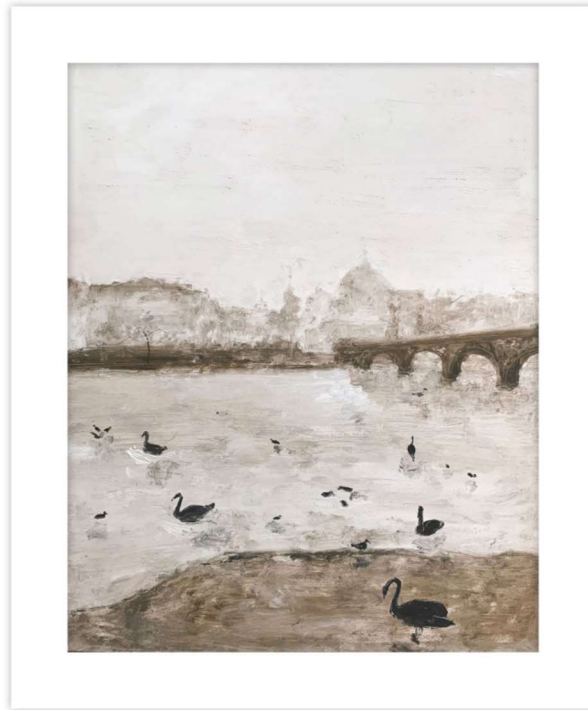

# THEODORE ALEXANDER

## England Moments 2

D3104S62065-5179

Wood Frame

Textured Paper

M5 - White Smooth + White Core Width:4"

F1360 - Antique Silver & Black Cap Frame - Width: 0.75

W 27½ x D 1¼ x H 32½ inches

Material(s):