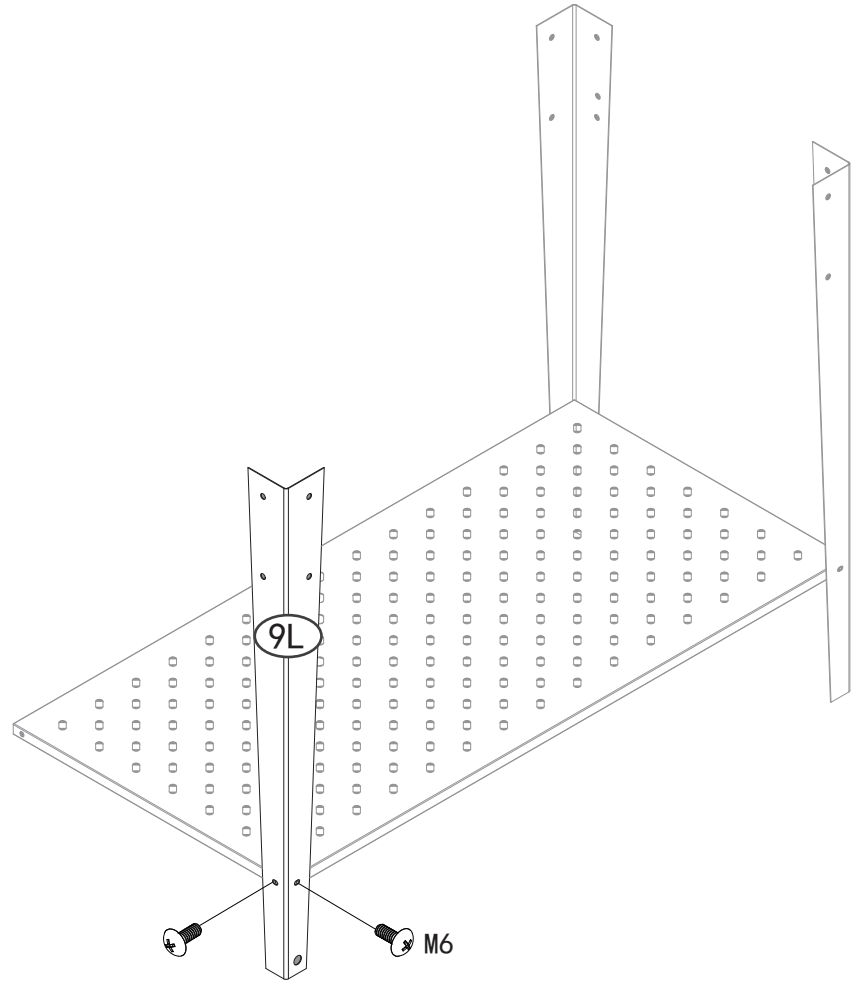

Teile / Parts	Nr. / No.	Stk. / Qty.
	9L	1
	M6	2