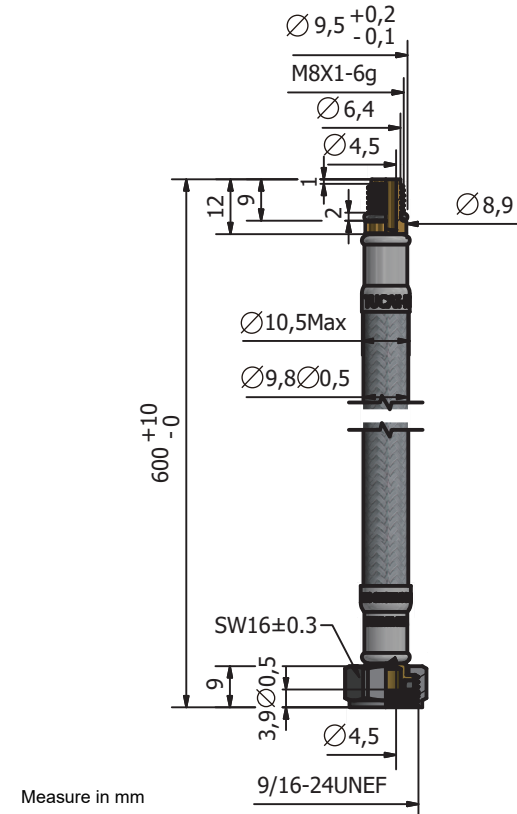

- ROUGH-IN DIMENSIONS**
- 1437601PD Finish: Polished Chrome
  - 1437602PD Finish: Brushed Nickel
  - 1437604PD Finish: Matte Black
  - 1437608PD Finish: Brushed Gold

If you have any question or need help,  
please visit **PARLOS®** website  
<http://www.parlos.com>