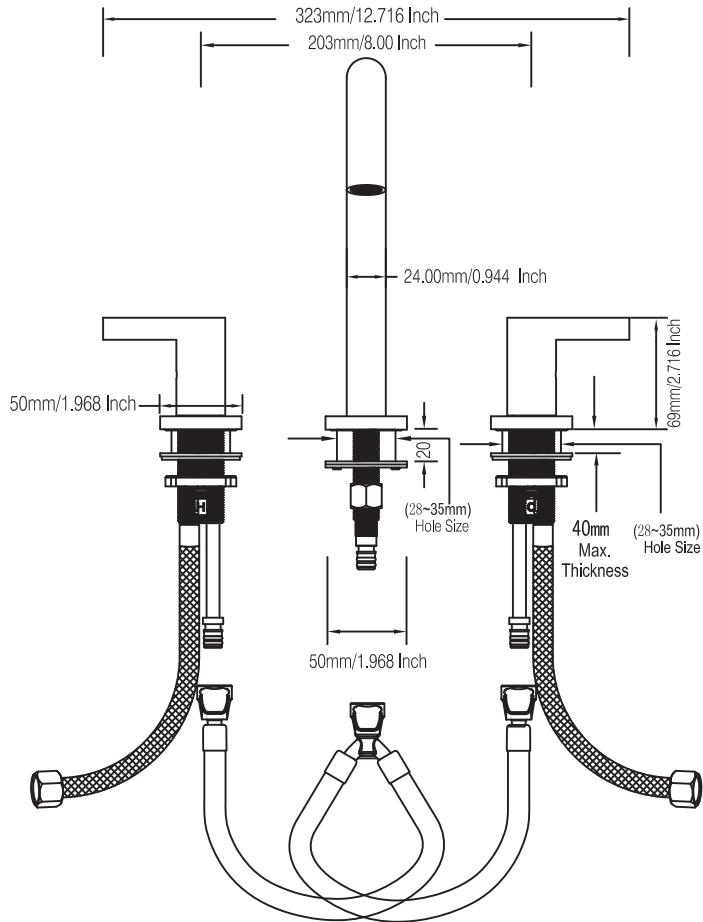

- ROUGH-IN DIMENSIONS**
- 1437601PD Finish: Polished Chrome
  - 1437602PD Finish: Brushed Nickel
  - 1437604PD Finish: Matte Black
  - 1437608PD Finish: Brushed Gold

If you have any question or need help,  
please visit **PARLOS®** website  
<http://www.parlos.com>