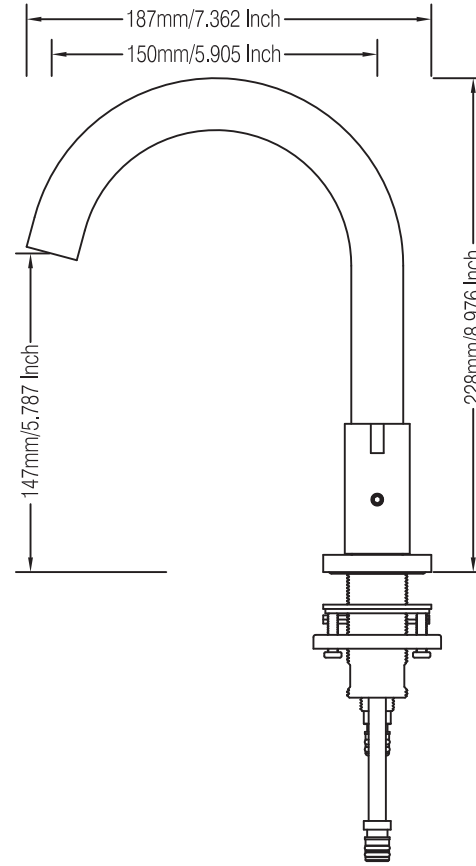

- ROUGH-IN DIMENSIONS**
- 1437601PD Finish: Polished Chrome
  - 1437602PD Finish: Brushed Nickel
  - 1437604PD Finish: Matte Black
  - 1437608PD Finish: Brushed Gold

If you have any question or need help,  
please visit **PARLOS®** website  
<http://www.parlos.com>