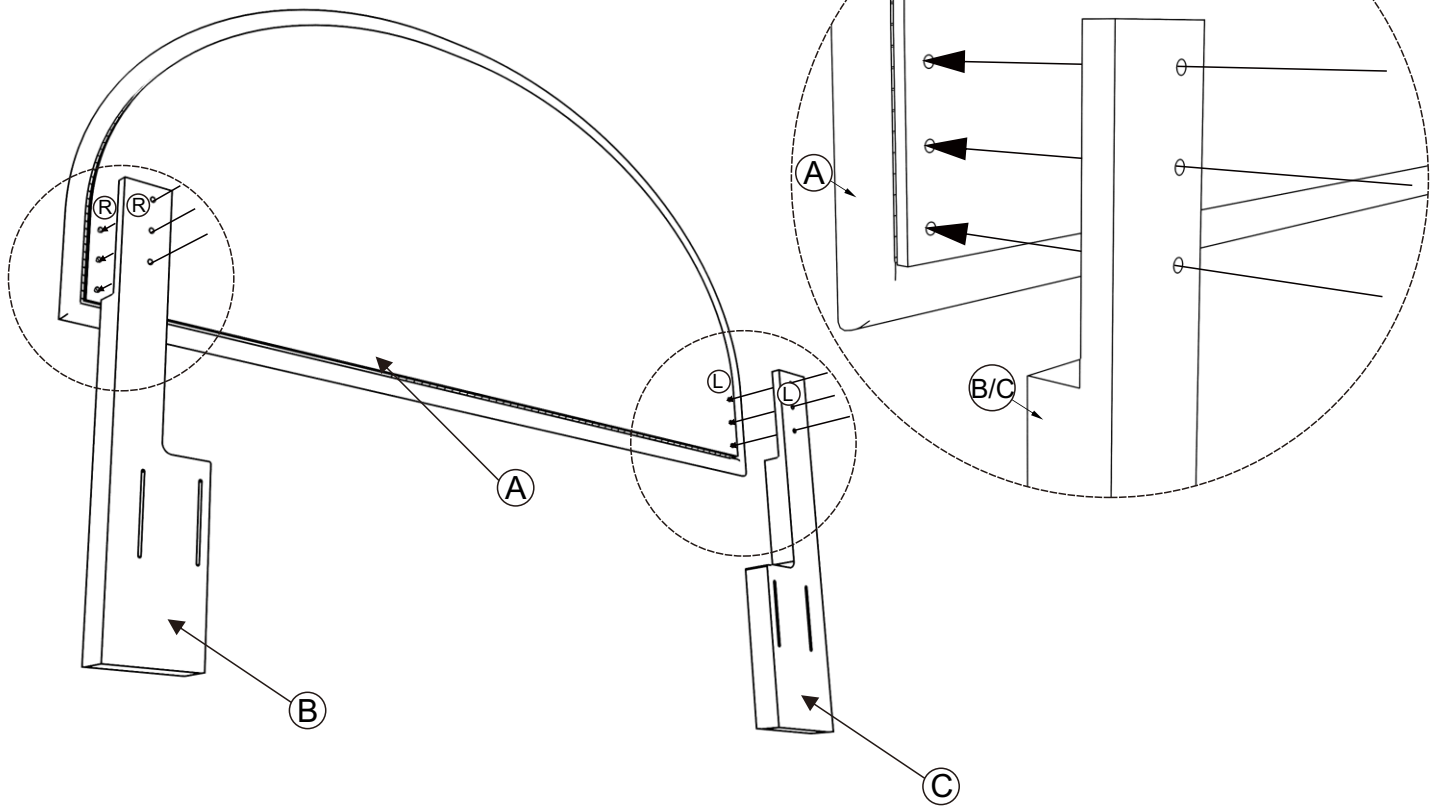

ASSEMBLY INSTRUCTIONS

PENCIL RATTAN OVAL FULL/ QUEEN HEADBOARD

SKU # HB-KD505-FQ

PARTS IDENTIFICATION

A.		HEADBOARD TOP	1 PC
B.		RIGHT LEG (R)	1 PC
C.		LEFT LEG (L)	1 PC

HARDWARE IDENTIFICATION

1.		JCBC BOLT M8X40	6 PCS
2.		LOCK WASHER M8	6 PCS
3.		FLAT WASHER M8	6 PCS
4.		ALLEN WRENCH	1 PC

HARDWARE IDENTIFICATION
(FOR ADJUSTABLE BED FRAME ONLY)

5.		CB BOLT 1/4" X 3"	8 PCS
6.		HEX NUT M6	8 PCS
7.		FLAT WASHER M6 LBS	8 PCS

STEP 1.

STEP 2.