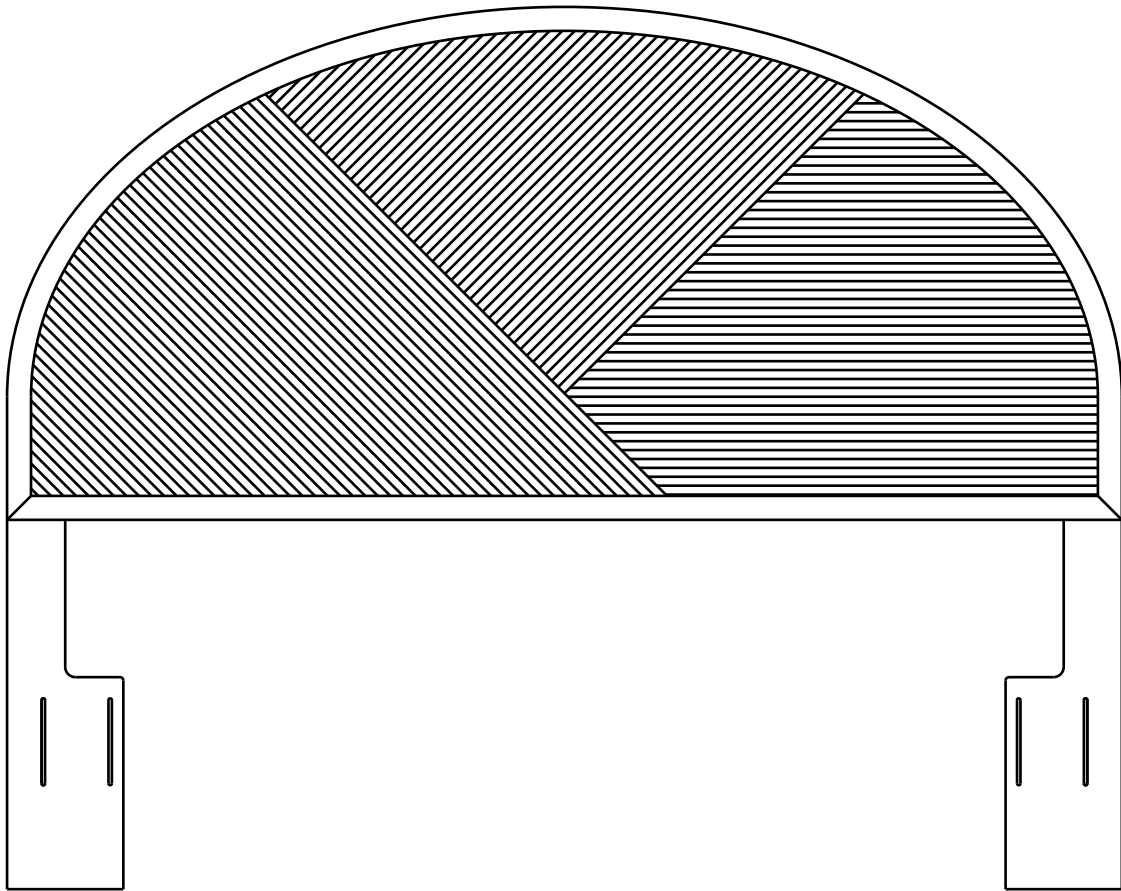

ASSEMBLY INSTRUCTIONS

PENCIL RATTAN OVAL FULL/ QUEEN HEADBOARD

SKU # HB-KD505-FQ

PARTS IDENTIFICATION

A.		HEADBOARD TOP	1 PC
B.		RIGHT LEG (R)	1 PC
C.		LEFT LEG (L)	1 PC

HARDWARE IDENTIFICATION

1.		JCBC BOLT M8X40	6 PCS
2.		LOCK WASHER M8	6 PCS
3.		FLAT WASHER M8	6 PCS
4.		ALLEN WRENCH	1 PC

HARDWARE IDENTIFICATION
(FOR ADJUSTABLE BED FRAME ONLY)

5.		CB BOLT 1/4" X 3"	8 PCS
6.		HEX NUT M6	8 PCS
7.		FLAT WASHER M6 LBS	8 PCS

STEP 1.

STEP 2.