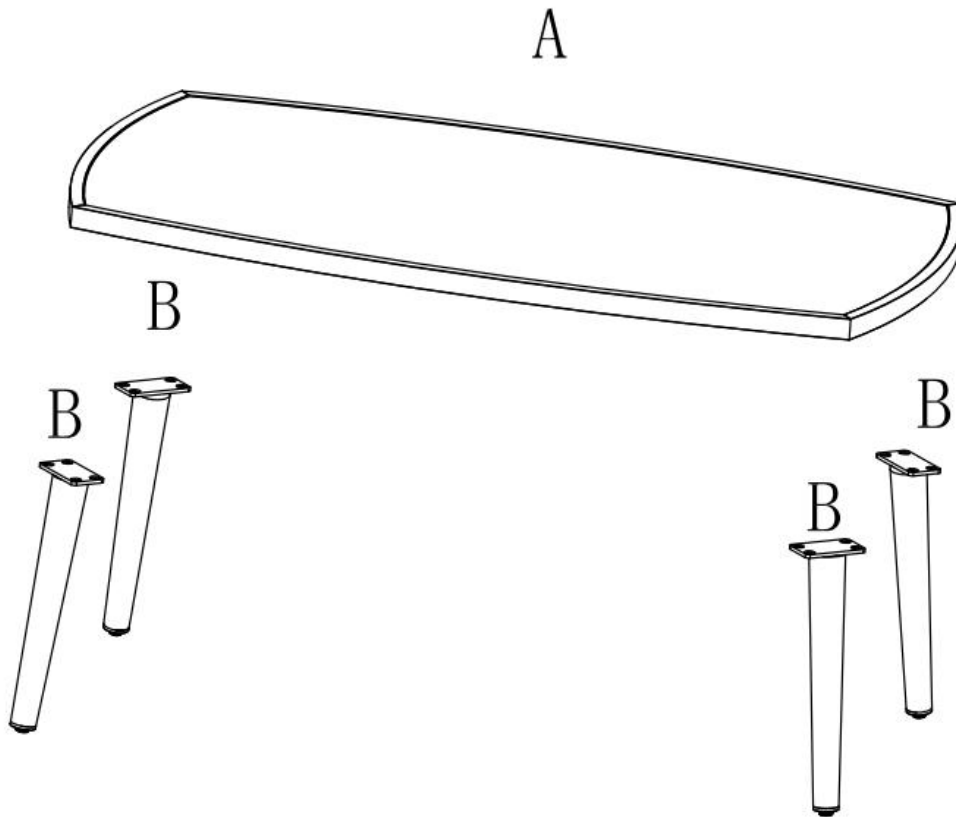

1. Select ideal location. Set out all parts on a clear and level surface prior to assembly. Ideally, the furniture should be set up in the desired location to avoid moving it after assembly.
2. Use caution. During all the processes of assembling, especially when lifting heavy or large parts, pay attention to safety.
3. Tools and Assistance. An adjustable spanner is required for assembly. It is recommended 2 people assist with assembly.
4. Check all parts before assembling, ensure you have all parts detailed in the parts list on Page 2.
5. Refer to assembly diagram. During assembly, refer to the assembly instructions on following pages.
6. Caution. Keep children away from work area during assembly. Do not allow children to handle parts or tools while assembling.

Pavia Outdoor Coffee Table

FITTINGS IDENTIFICATION

Part #	M620	X	Z
Description:	Screw M6*20	Gasket	Allen Wrench
Figure:	 M6*20	 $\varnothing 16 * \varnothing 6.5 * 1.0$	
Qty:	16PCS	16PCS	1PCS

Pavia Outdoor Coffee Table

STEP1

STEP2

Pavia Outdoor Coffee Table

Steps:

1. Attach the Table leg (Part B) to the Table Top (Part A) with Screw M6*20 (Part M620) and gasket (Part X) by using the Allen Wrench (Part Z)

Tighten all screws. Your table is ready to use. (Note: Pre-assemble all the bolts loosely but do not fully turn the bolts into their holes until all bolts are inserted in their holes.)