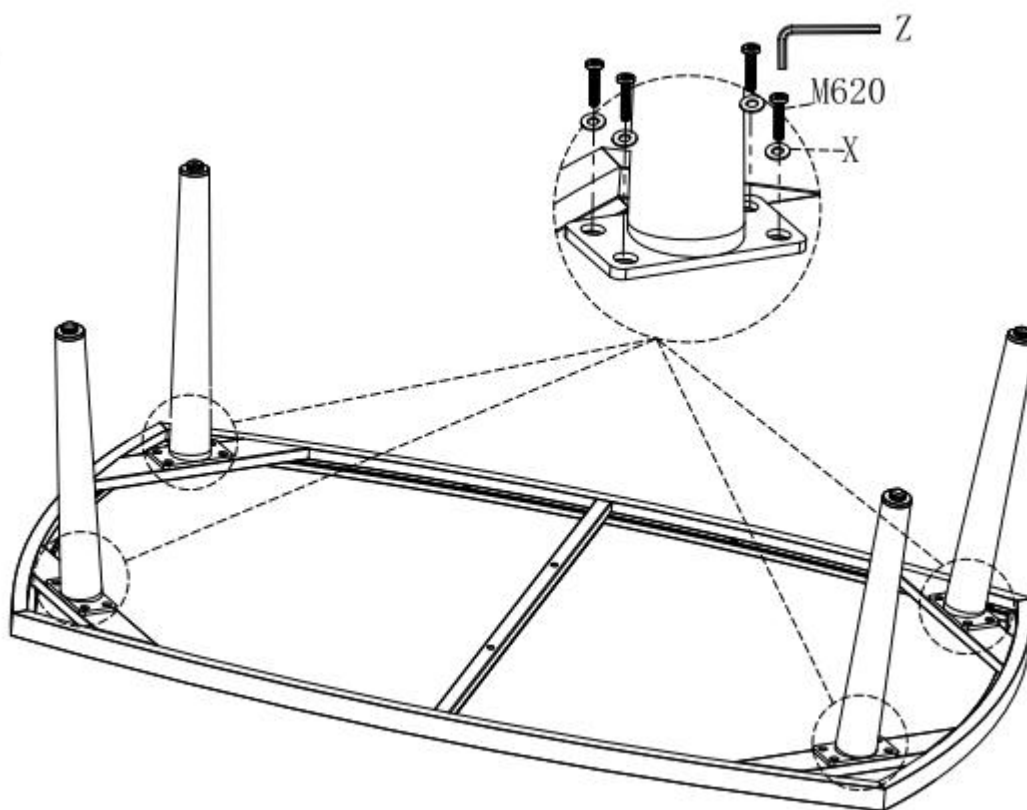

Pavia Outdoor Coffee Table

FITTINGS IDENTIFICATION

Part #	M620	X	Z
Description:	Screw M6*20	Gasket	Allen Wrench
Figure:	 M6*20	 $\varnothing 16 * \varnothing 6.5 * 1.0$	
Qty:	16PCS	16PCS	1PCS

Pavia Outdoor Coffee Table

STEP1

STEP2

Pavia Outdoor Coffee Table

Steps:

1. Attach the Table leg (Part B) to the Table Top (Part A) with Screw M6*20 (Part M620) and gasket (Part X) by using the Allen Wrench (Part Z)

Tighten all screws. Your table is ready to use. (Note: Pre-assemble all the bolts loosely but do not fully turn the bolts into their holes until all bolts are inserted in their holes.)