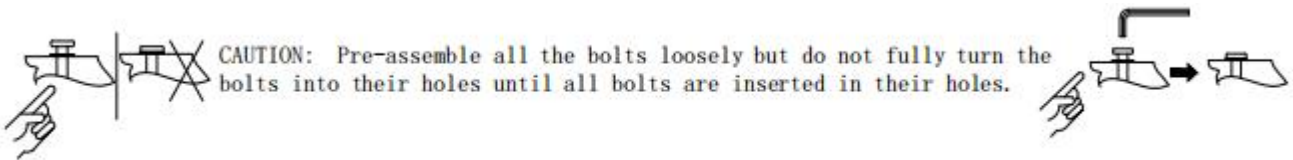

Safety Warning and Precautions

WARNING: When setting up your furniture, basic precautions should always be followed to reduce risk of personal injury and damage to the product.

Read all instructions before assembly and usage this product.

1. Select ideal location. Set out all parts on a clear and level surface prior to assembly. Ideally, the furniture should be set up in the desired location to avoid moving it after assembly.
2. Use caution. During all the processes of assembling, especially when lifting heavy or large parts, pay attention to safety.
3. Tools and Assistance. An adjustable spanner is required for assembly. It is recommended 2 people assist with assembly.
4. Check all parts before assembling, ensure you have all parts detailed in the parts list on Page 2.
5. Refer to assembly diagram. During assembly, refer to the assembly instructions on following pages.
6. Caution. Keep children away from work area during assembly. Do not allow children to handle parts or tools while assembling.

Pavia Outdoor Coffee Table

FITTINGS IDENTIFICATION

Part #	M620	X	Z
Description:	Screw M6*20	Gasket	Allen Wrench
Figure:	 M6*20	 $\varnothing 16 * \varnothing 6.5 * 1.0$	
Qty:	16PCS	16PCS	1PCS

Pavia Outdoor Coffee Table

STEP1

STEP2

Pavia Outdoor Coffee Table

Steps:

1. Attach the Table leg (Part B) to the Table Top (Part A) with Screw M6*20 (Part M620) and gasket (Part X) by using the Allen Wrench (Part Z)

Tighten all screws. Your table is ready to use. (Note: Pre-assemble all the bolts loosely but do not fully turn the bolts into their holes until all bolts are inserted in their holes.)