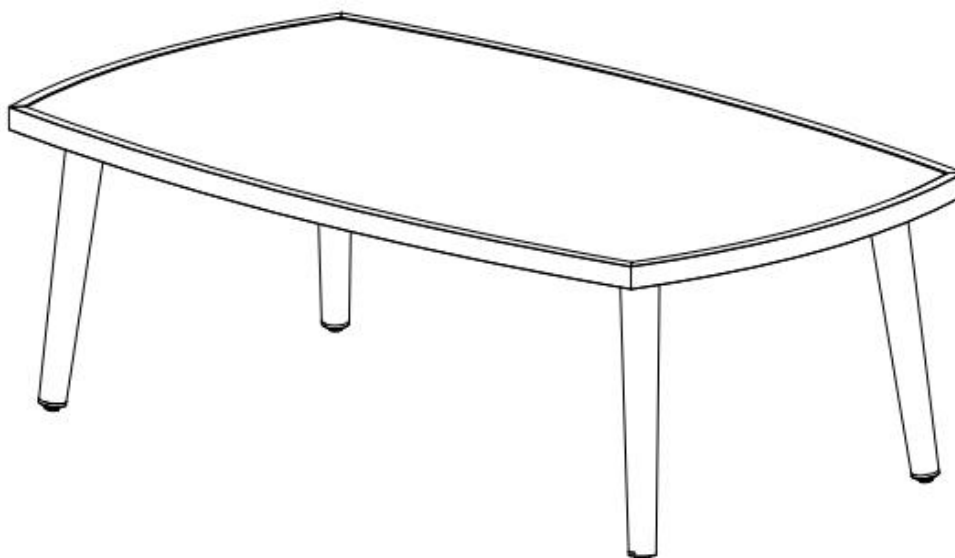

Pavia Outdoor Coffee Table

STEP1

STEP2