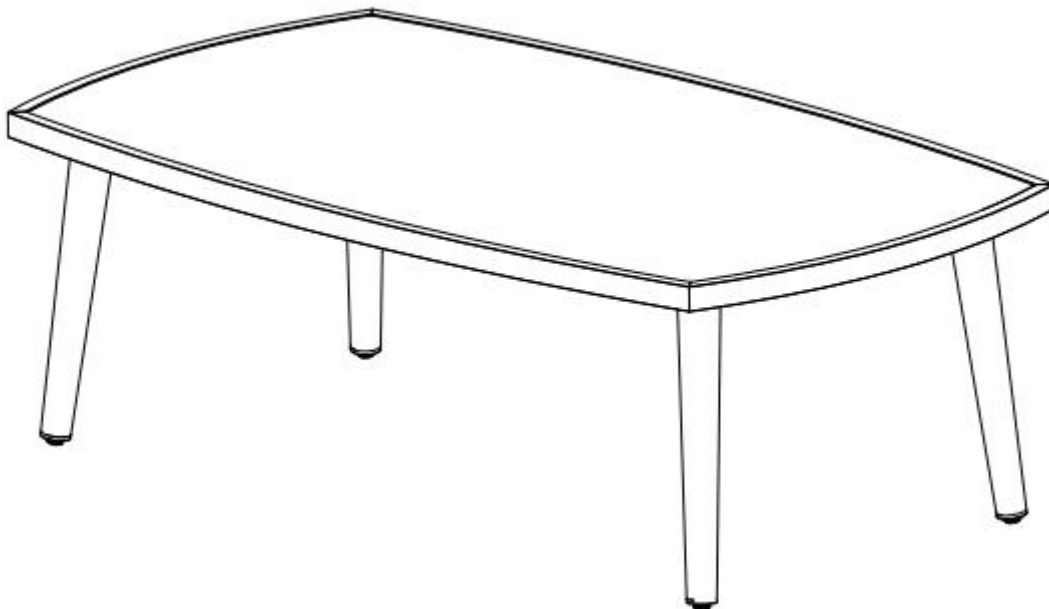

Pavia Outdoor Coffee Table

FITTINGS IDENTIFICATION

Part #	M620	X	Z
Description:	Screw M6*20	Gasket	Allen Wrench
Figure:	 M6*20	 $\varnothing 16 * \varnothing 6.5 * 1.0$	
Qty:	16PCS	16PCS	1PCS

Pavia Outdoor Coffee Table