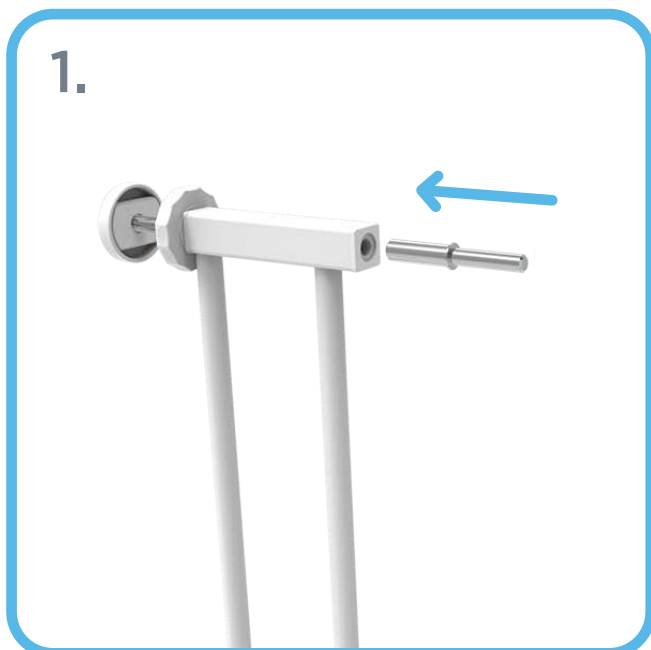

PRESSURE MOUNTED GATE EXTENSIONS

Pressure Mounted Extensions are **not** compatible with Hardware Mounted Gates.

Easy Fit, Ultimate Safety, Stellar™ LED Gates:

- 73cm - 82cm **No additional extensions**
- 83cm - 92cm **10cm extension**
- 93cm - 102cm **10cm + 10cm extensions**
- 103cm - 112cm **10cm + 20cm extensions**
- 113cm - 122cm **20cm + 20cm extensions**
- 123cm - 132cm **20cm + 30cm extensions**
- 133cm - 142cm **30cm + 30cm extensions**

Extra Wide Easy Fit Gate:

- 97cm - 107cm **No additional extensions**
- 107cm - 117cm **10cm extension**
- 117cm - 127cm **10cm + 10cm extensions**
- 127cm - 137cm **10cm + 20cm extensions**
- 137cm - 147cm **20cm + 20cm extensions**
- 147cm - 157cm **20cm + 30cm extensions**
- 157cm - 167cm **30cm + 30cm extensions**

Insert pin into Gate Extension

Align and insert onto gate