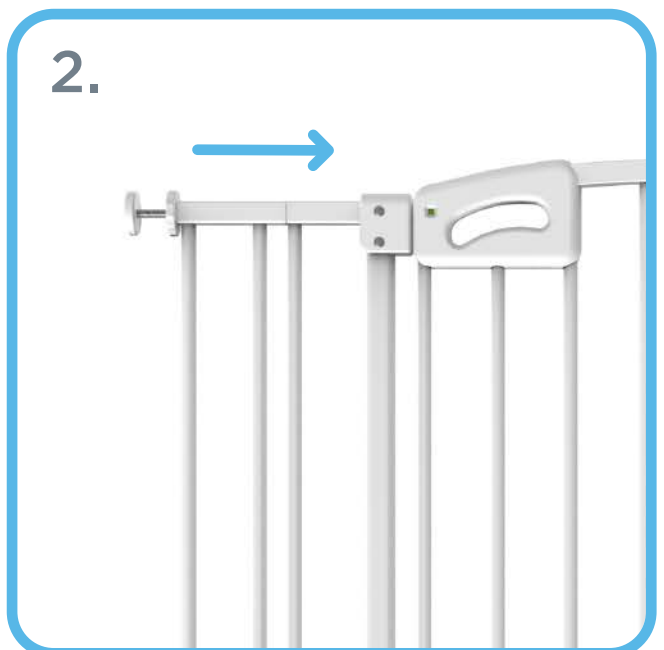

PRESSURE MOUNTED GATE EXTENSIONS

Pressure Mounted Extensions are **not** compatible with Hardware Mounted Gates.

Easy Fit, Ultimate Safety, Stellar™ LED Gates:

- 73cm - 82cm **No additional extensions**
- 83cm - 92cm **10cm extension**
- 93cm - 102cm **10cm + 10cm extensions**
- 103cm - 112cm **10cm + 20cm extensions**
- 113cm - 122cm **20cm + 20cm extensions**
- 123cm - 132cm **20cm + 30cm extensions**
- 133cm - 142cm **30cm + 30cm extensions**

Extra Wide Easy Fit Gate:

- 97cm - 107cm **No additional extensions**
- 107cm - 117cm **10cm extension**
- 117cm - 127cm **10cm + 10cm extensions**
- 127cm - 137cm **10cm + 20cm extensions**
- 137cm - 147cm **20cm + 20cm extensions**
- 147cm - 157cm **20cm + 30cm extensions**
- 157cm - 167cm **30cm + 30cm extensions**

Insert pin into Gate Extension

Align and insert onto gate