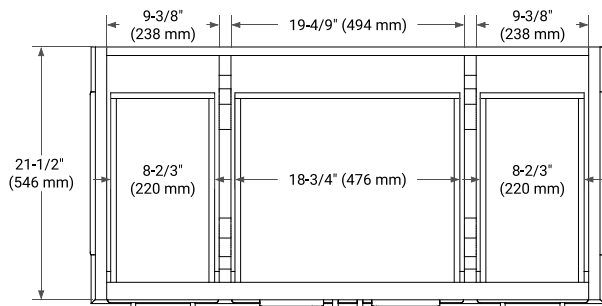

42" SINGLE SINK BASE CABINET

BASE CABINET DIMENSIONS

42" W x 21.5" D x 34.5" H

FEATURES

- Solid wood frame & plywood panels
- Dovetail drawers and joints
- Soft closing doors & drawers

HARDWARE FINISHES*

Brushed Nickel Satin Brass Matte Black Polished Chrome

43" SINGLE OVAL SINK COUNTERTOP WITH 0.75 IN. THICKNESS

OVERALL DIMENSIONS

43" W x 22" D x 0.75" H

COUNTERTOP OPTIONS

Carrara Marble

FEATURES

- Solid countertop with mitered edges & seams
- Undermount white oval sink
- Pre-drilled for 8" widespread faucet

INCLUDED

- Countertop
- Matching Backsplash
- Oval Sink

COUNTERTOP PLAN VIEW

EDGE SIDE VIEW

THREE DIMENSIONAL COUNTERTOP VIEW