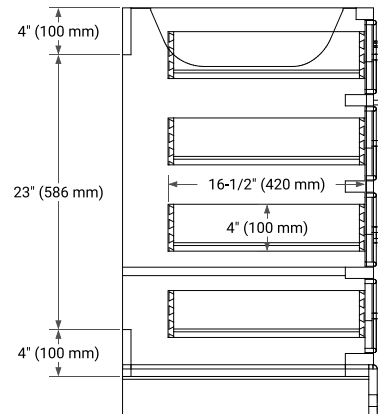

42" SINGLE SINK BASE CABINET

BASE CABINET DIMENSIONS

42" W x 21.5" D x 34.5" H

FEATURES

- Solid wood frame & plywood panels
- Dovetail drawers and joints
- Soft closing doors & drawers

HARDWARE FINISHES*

Brushed Nickel Satin Brass Matte Black Polished Chrome

43" SINGLE OVAL SINK COUNTERTOP WITH 0.75 IN. THICKNESS

OVERALL DIMENSIONS

43" W x 22" D x 0.75" H

COUNTERTOP OPTIONS

Carrara Marble

FEATURES

- Solid countertop with mitered edges & seams
- Undermount white oval sink
- Pre-drilled for 8" widespread faucet

INCLUDED

- Countertop
- Matching Backsplash
- Oval Sink

COUNTERTOP PLAN VIEW

EDGE SIDE VIEW

THREE DIMENSIONAL COUNTERTOP VIEW