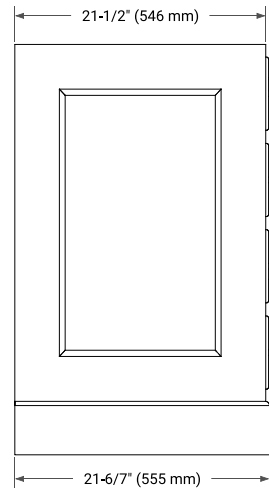

42" SINGLE SINK BASE CABINET

BASE CABINET DIMENSIONS

42" W x 21.5" D x 34.5" H

FEATURES

- Solid wood frame & plywood panels
- Dovetail drawers and joints
- Soft closing doors & drawers

HARDWARE FINISHES*

Brushed Nickel   Satin Brass   Matte Black   Polished Chrome

*Hardware comes preinstalled with the illustrated option. Other finishes are available on our online store if you prefer a different one.

AVAILABLE COLORS

White   Grey   Midnight Blue

FRONT VIEW

SIDE VIEW

PLAN VIEW