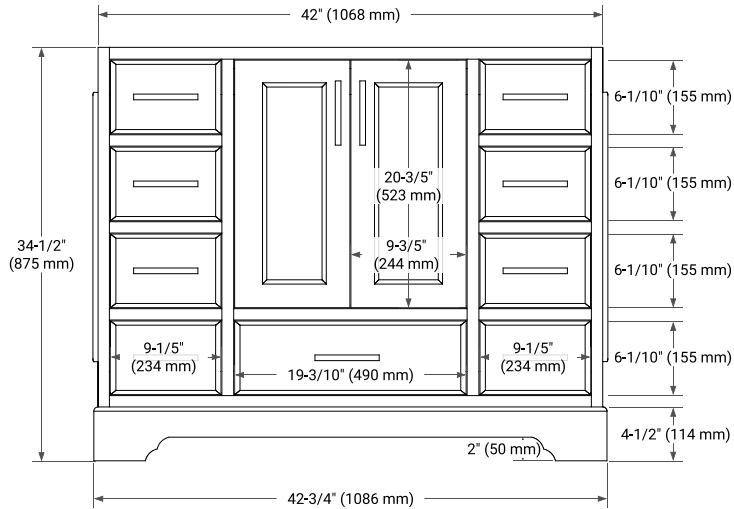

42" SINGLE SINK BASE CABINET

BASE CABINET DIMENSIONS

42" W x 21.5" D x 34.5" H

FEATURES

- Solid wood frame & plywood panels
- Dovetail drawers and joints
- Soft closing doors & drawers

HARDWARE FINISHES*

Brushed Nickel   Satin Brass   Matte Black   Polished Chrome

*Hardware comes preinstalled with the illustrated option. Other finishes are available on our online store if you prefer a different one.

AVAILABLE COLORS

White   Grey   Midnight Blue

FRONT VIEW

SIDE VIEW

PLAN VIEW