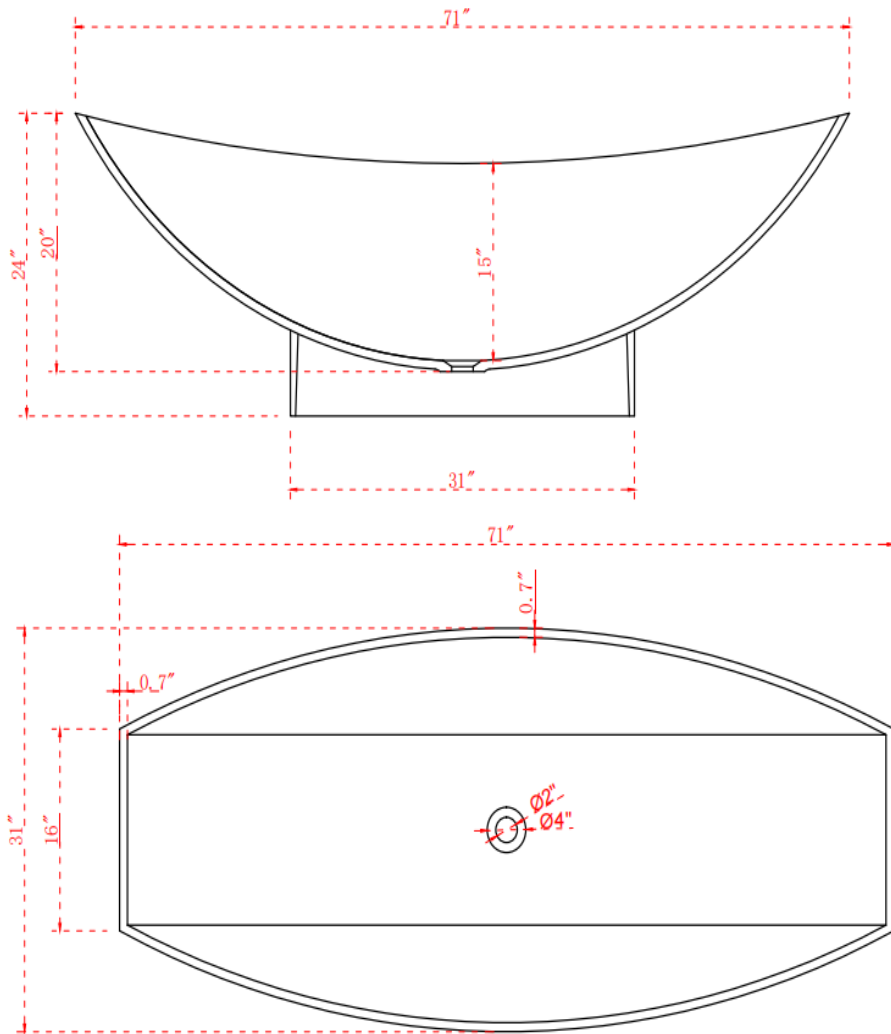

SOLID SURFACE FREESTANDING TUB
Model:Narcisa

FEATURES

- Product Finish:White
- Overflow Hole:No
- Material:Solid Surface
- Length:71"
- Width:31"
- Height:24"
- Water Depth to Rim:15"
- Tap Deck:No
- Drain included:Yes
- Drain Placement:Center
- Faucet Included:No
- Faucet Drillings:No Drillings
- Water Capacity Without Overflow (Gallons):87
- Built-In Adjusters:Yes
- Tube Weight Uncrated (LBS):201
- Tube Weight Crated (LBS):300