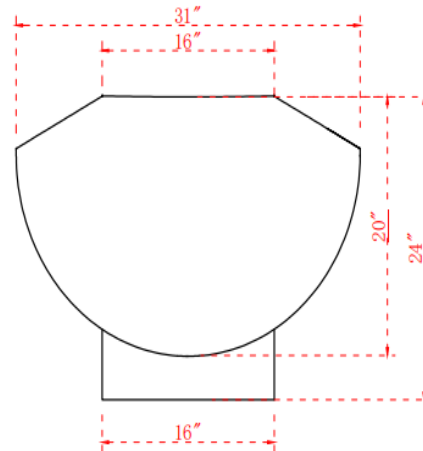

SOLID SURFACE FREESTANDING TUB
Model:Narcisa

FEATURES

- Product Finish:White
- Overflow Hole:No
- Material:Solid Surface
- Length:71"
- Width:31"
- Height:24"
- Water Depth to Rim:15"
- Tap Deck:No
- Drain included:Yes
- Drain Placement:Center
- Faucet Included:No
- Faucet Drillings:No Drillings
- Water Capacity Without Overflow (Gallons):87
- Built-In Adjusters:Yes
- Tube Weight Uncrated (LBS):201
- Tube Weight Crated (LBS):300