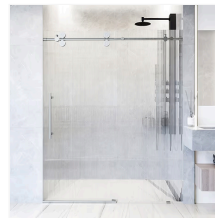

Gemello 60x74 Left
Sliding Shower Do...