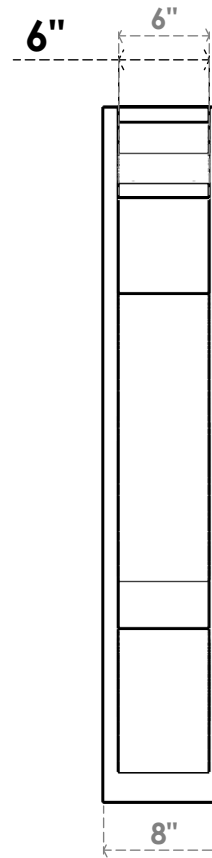

ITEM NUMBER: OUTUROC060X080X34000X46000X060X020X060BOA04RCPR

6"W TOP X 8"W BACK X 34"D X 46"H X 6"T TOP X 2"T BACK TIMBERTHANE ROUGH CEDAR BALBOA FAUX WOOD OPEN OUTLOOKER, TRADITIONAL TOP AND BLOCK BACK, 6"W CLOSED BRACE, PRIMED TAN

SIDE PROFILE

FRONT PROFILE

ISOMETRIC

GENERATED DATE : 07/05/2023

EKENA MILLWORK
2300 WEST MAIN ST.
CLARKSVILLE, TX 75426
TOLL FREE: 866-607-0453
WWW.EKENAMILLWORK.COM

NOTES

1. INSTALLATION TO BE COMPLETED IN ACCORDANCE WITH MANUFACTURER'S SPECIFICATIONS.
2. DRAWING MAY NOT BE TO SCALE
3. THIS DRAWING IS INTENDED FOR DESIGN AND PLANNING PURPOSES ONLY.
4. ALL INFORMATION CONTAINED HEREIN WAS CURRENT AT THE TIME OF DEVELOPMENT BUT MUST BE REVIEWED AND APPROVED BY THE PRODUCT MANUFACTURER TO BE CONSIDERED ACCURATE.
5. TIMBERTHANE ARCHITECTURAL PRODUCTS ARE MADE FROM HIGH DENSITY URETHANE AND COME FACTORY PRIMED