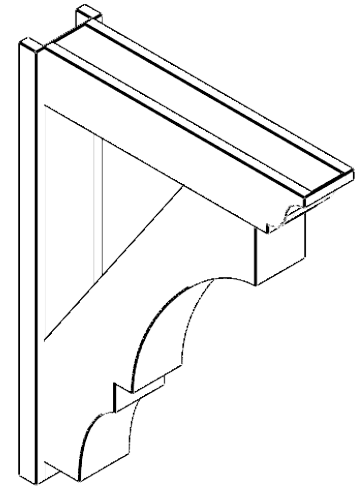

ITEM NUMBER: OUTUROC060X080X34000X46000X060X020X060BOA04RCPR

6"W TOP X 8"W BACK X 34"D X 46"H X 6"T TOP X 2"T BACK TIMBERTHANE ROUGH CEDAR BALBOA FAUX WOOD OPEN OUTLOOKER, TRADITIONAL TOP AND BLOCK BACK, 6"W CLOSED BRACE, PRIMED TAN

SIDE PROFILE

FRONT PROFILE

ISOMETRIC

GENERATED DATE : 07/05/2023

EKENA MILLWORK
2300 WEST MAIN ST.
CLARKSVILLE, TX 75426
TOLL FREE: 866-607-0453
WWW.EKENAMILLWORK.COM

NOTES

1. INSTALLATION TO BE COMPLETED IN ACCORDANCE WITH MANUFACTURER'S SPECIFICATIONS.
2. DRAWING MAY NOT BE TO SCALE
3. THIS DRAWING IS INTENDED FOR DESIGN AND PLANNING PURPOSES ONLY.
4. ALL INFORMATION CONTAINED HEREIN WAS CURRENT AT THE TIME OF DEVELOPMENT BUT MUST BE REVIEWED AND APPROVED BY THE PRODUCT MANUFACTURER TO BE CONSIDERED ACCURATE.
5. TIMBERTHANE ARCHITECTURAL PRODUCTS ARE MADE FROM HIGH DENSITY URETHANE AND COME FACTORY PRIMED