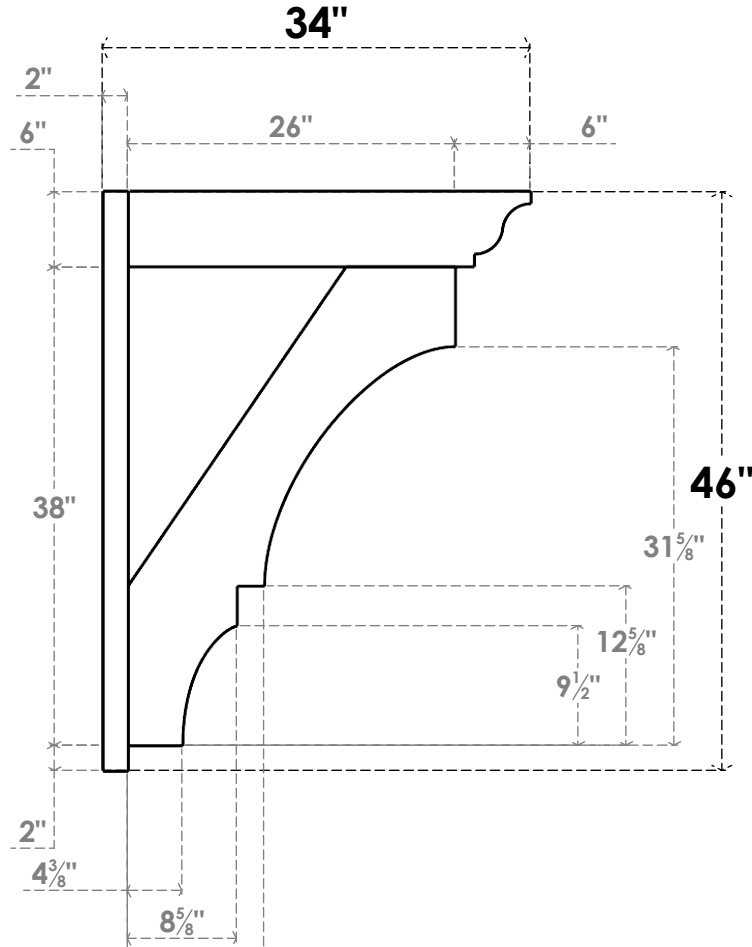

ITEM NUMBER: OUTUROC060X080X34000X46000X060X020X060BOA04RCPR

6"W TOP X 8"W BACK X 34"D X 46"H X 6"T TOP X 2"T BACK TIMBERTHANE ROUGH CEDAR BALBOA FAUX WOOD OPEN OUTLOOKER, TRADITIONAL TOP AND BLOCK BACK, 6"W CLOSED BRACE, PRIMED TAN

SIDE PROFILE

FRONT PROFILE

ISOMETRIC

GENERATED DATE : 07/05/2023

EKENA MILLWORK
2300 WEST MAIN ST.
CLARKSVILLE, TX 75426
TOLL FREE: 866-607-0453
WWW.EKENAMILLWORK.COM

NOTES

1. INSTALLATION TO BE COMPLETED IN ACCORDANCE WITH MANUFACTURER'S SPECIFICATIONS.
2. DRAWING MAY NOT BE TO SCALE
3. THIS DRAWING IS INTENDED FOR DESIGN AND PLANNING PURPOSES ONLY.
4. ALL INFORMATION CONTAINED HEREIN WAS CURRENT AT THE TIME OF DEVELOPMENT BUT MUST BE REVIEWED AND APPROVED BY THE PRODUCT MANUFACTURER TO BE CONSIDERED ACCURATE.
5. TIMBERTHANE ARCHITECTURAL PRODUCTS ARE MADE FROM HIGH DENSITY URETHANE AND COME FACTORY PRIMED